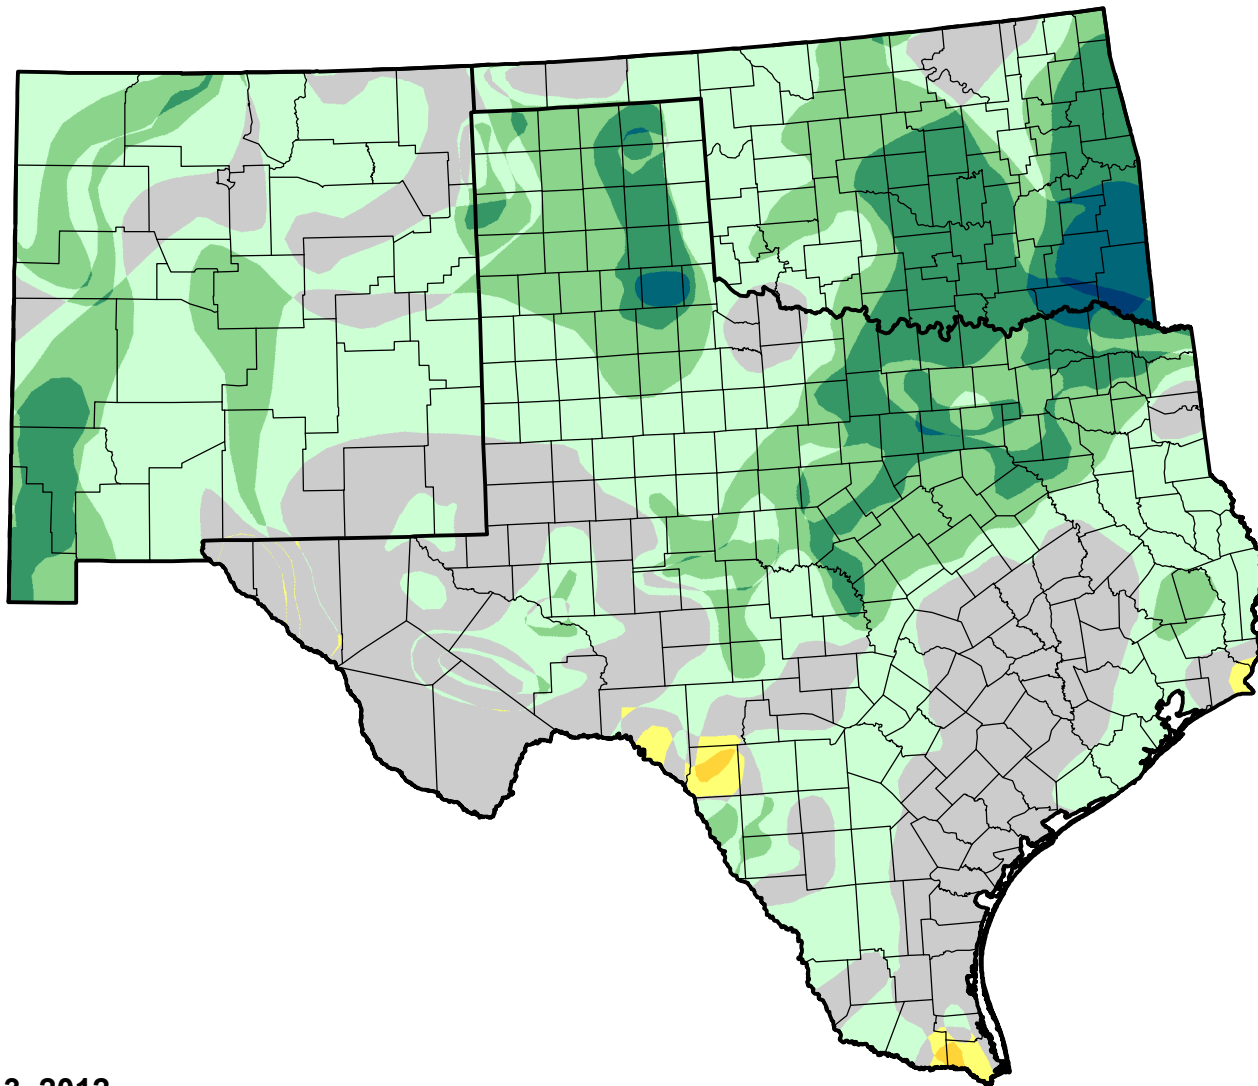

# U.S. Drought Monitor Class Change - Southern Plains RDEWS

## Start of Water Year

January 3, 2012  
compared to  
September 29, 2011

[droughtmonitor.unl.edu](http://droughtmonitor.unl.edu)

-  5 Class Degradation
-  4 Class Degradation
-  3 Class Degradation
-  2 Class Degradation
-  1 Class Degradation
-  No Change
-  1 Class Improvement
-  2 Class Improvement
-  3 Class Improvement
-  4 Class Improvement
-  5 Class Improvement