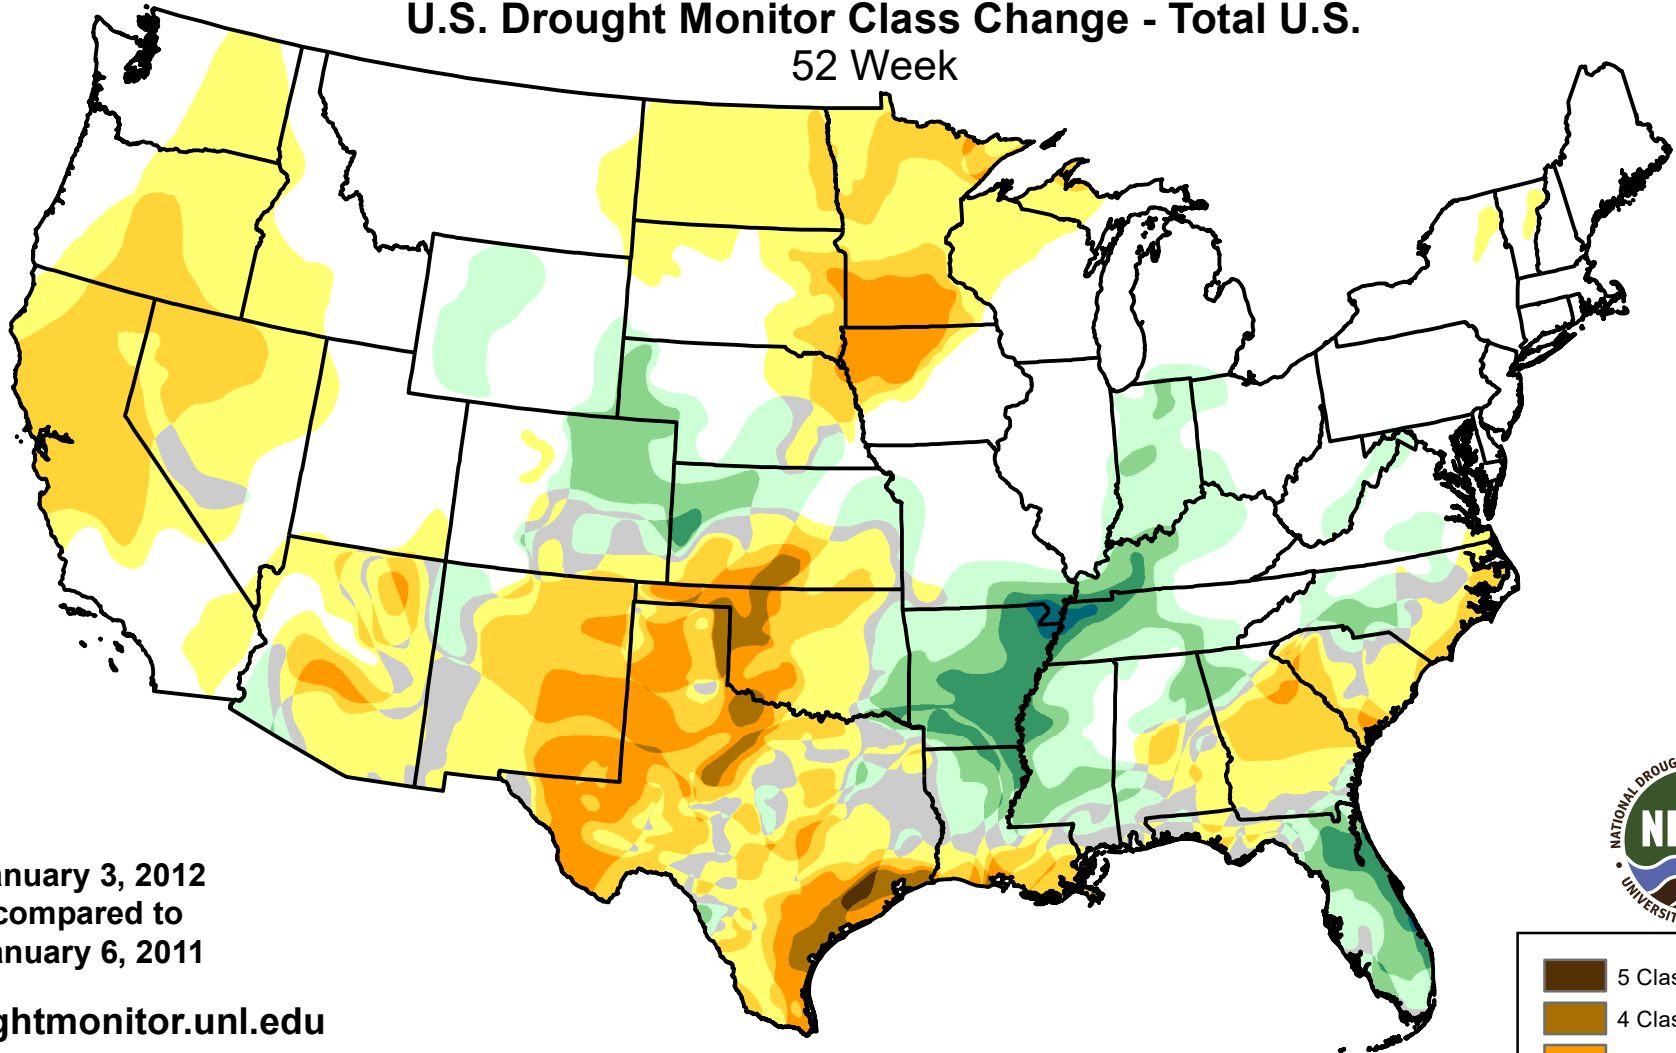

# U.S. Drought Monitor Class Change - Total U.S. 52 Week

January 3, 2012  
compared to  
January 6, 2011

[droughtmonitor.unl.edu](http://droughtmonitor.unl.edu)

-  5 Class Degradation
-  4 Class Degradation
-  3 Class Degradation
-  2 Class Degradation
-  1 Class Degradation
-  No Change
-  1 Class Improvement
-  2 Class Improvement
-  3 Class Improvement
-  4 Class Improvement
-  5 Class Improvement