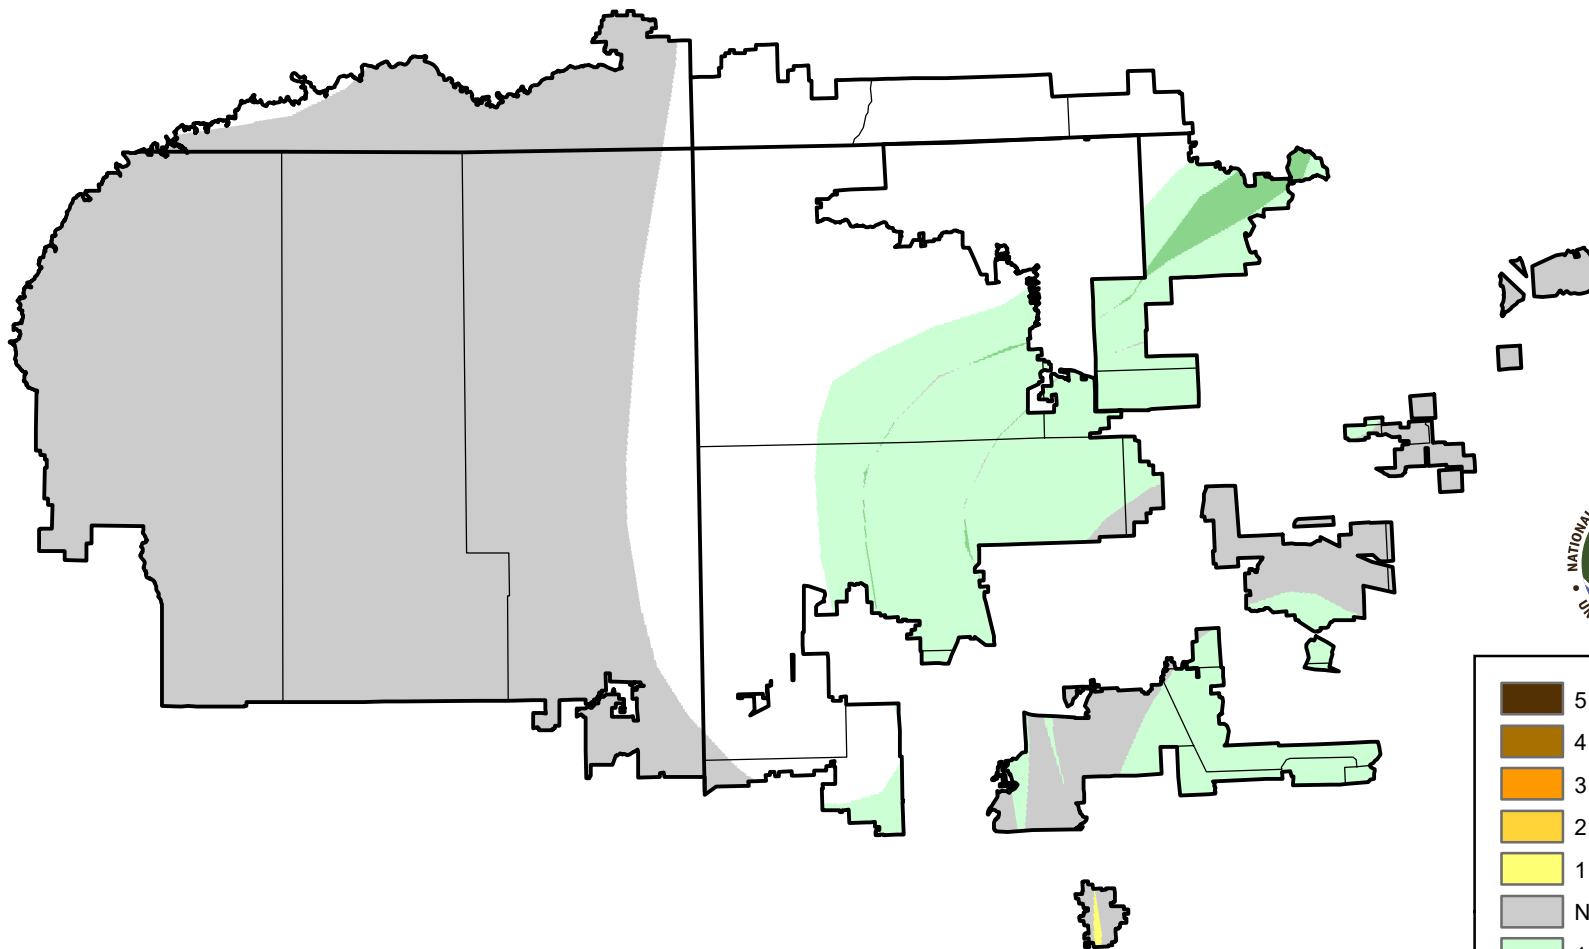

U.S. Drought Monitor Class Change - 4 Corners

8 Week

January 10, 2012
compared to
November 17, 2011

droughtmonitor.unl.edu

-  5 Class Degradation
-  4 Class Degradation
-  3 Class Degradation
-  2 Class Degradation
-  1 Class Degradation
-  No Change
-  1 Class Improvement
-  2 Class Improvement
-  3 Class Improvement
-  4 Class Improvement
-  5 Class Improvement