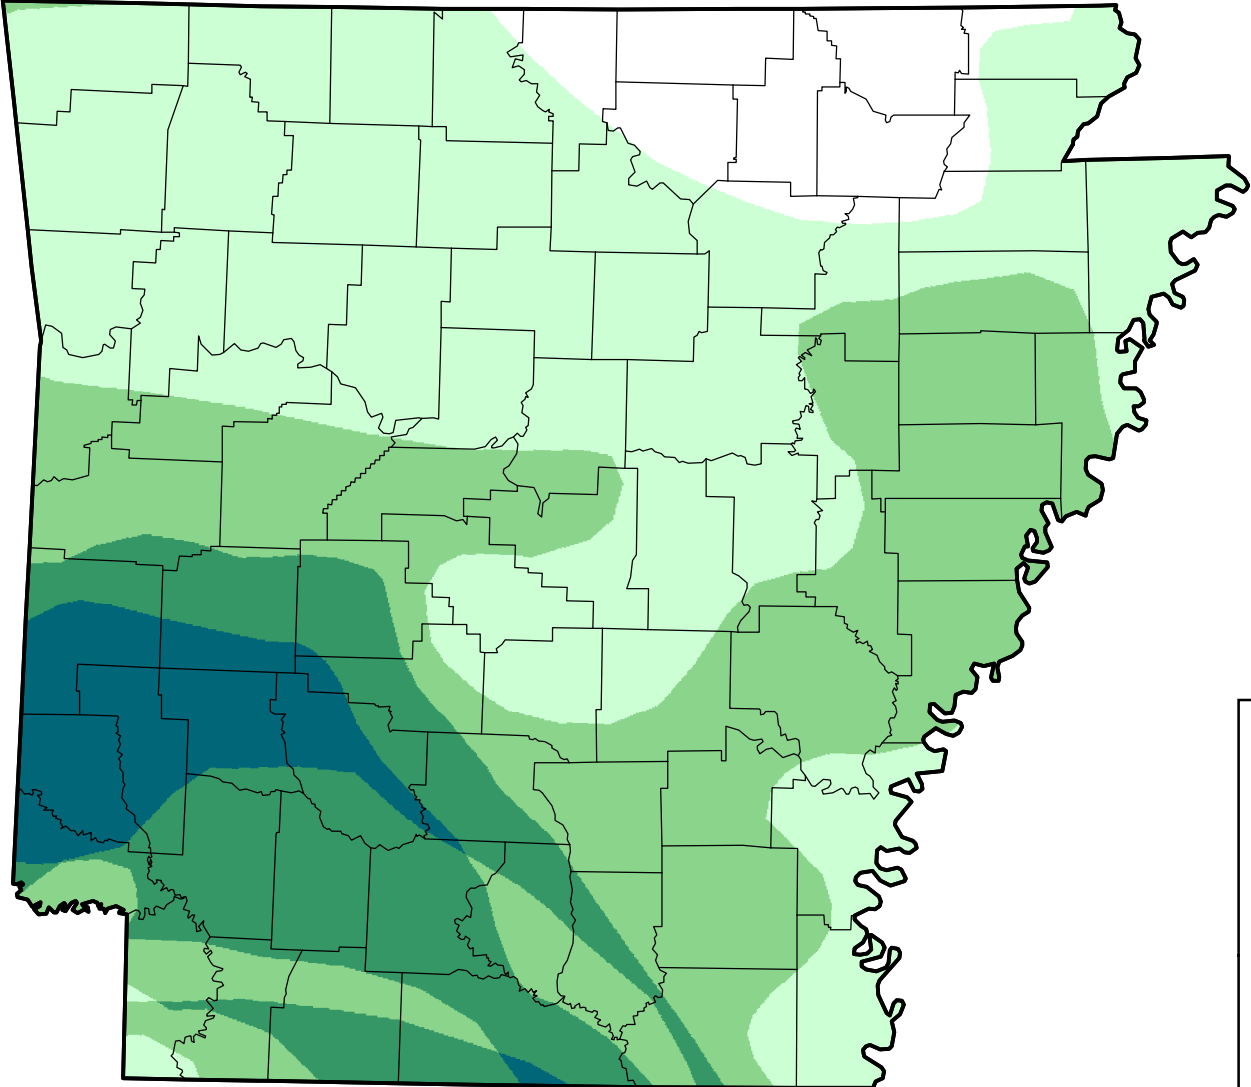

# U.S. Drought Monitor Class Change - Arkansas

8 Week

January 10, 2012  
compared to  
November 17, 2011

[droughtmonitor.unl.edu](http://droughtmonitor.unl.edu)

-  5 Class Degradation
-  4 Class Degradation
-  3 Class Degradation
-  2 Class Degradation
-  1 Class Degradation
-  No Change
-  1 Class Improvement
-  2 Class Improvement
-  3 Class Improvement
-  4 Class Improvement
-  5 Class Improvement