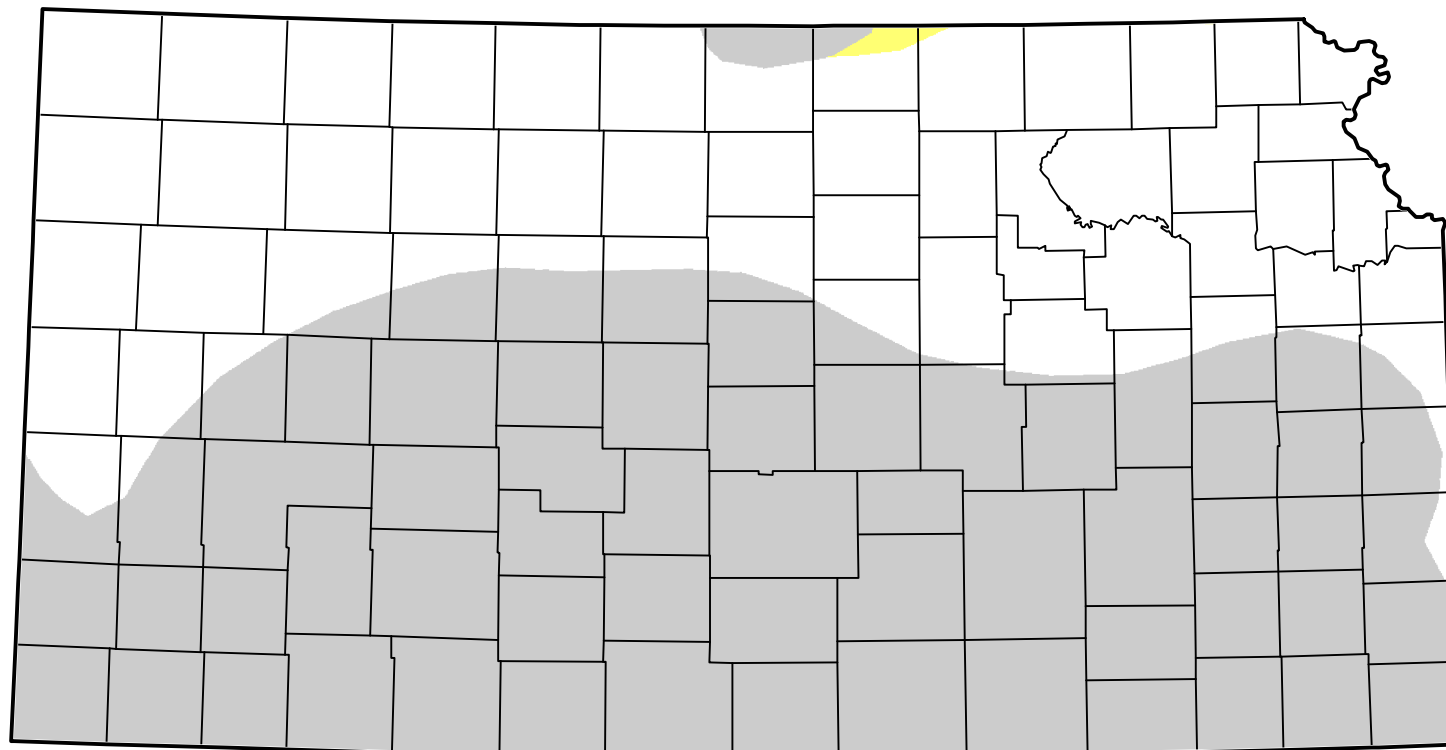

U.S. Drought Monitor Class Change - Kansas

1 Week

January 10, 2012
compared to
January 3, 2012