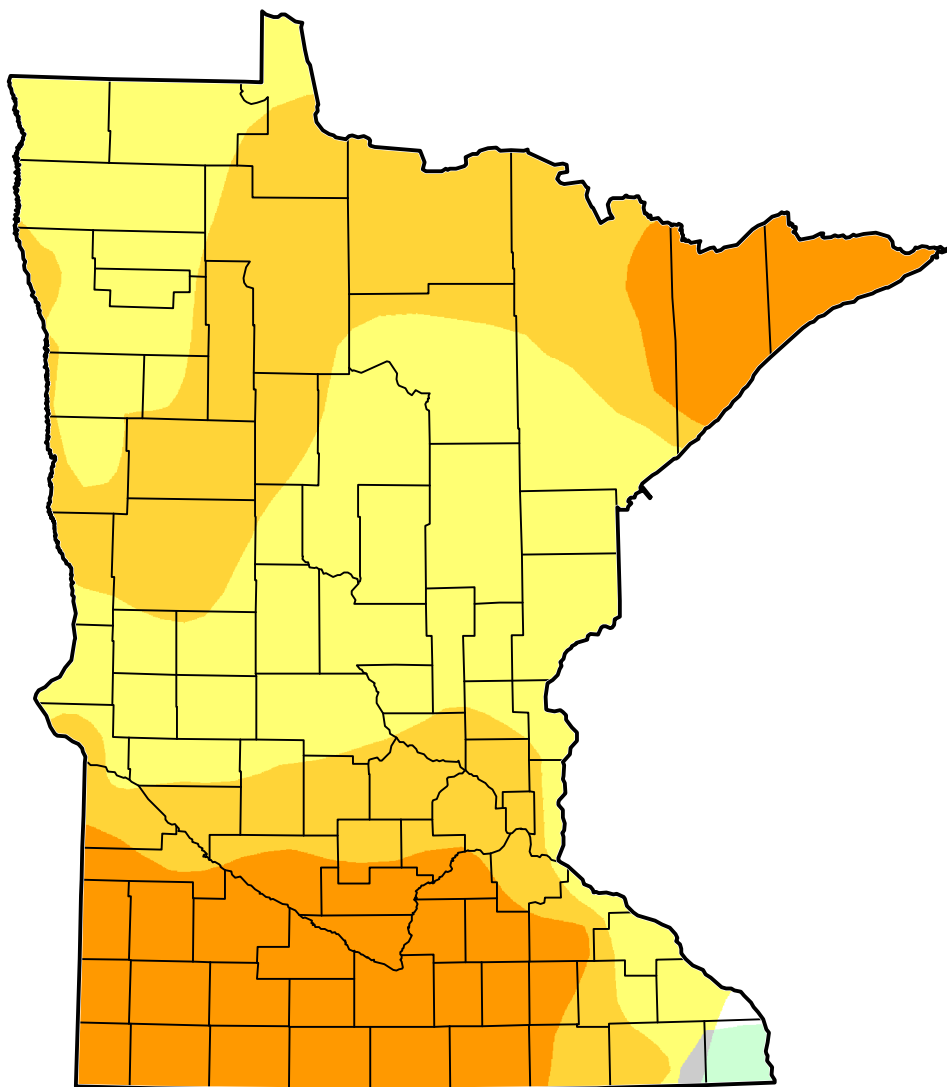

U.S. Drought Monitor Class Change - Minnesota 6 Months

January 10, 2012
compared to
July 26, 2011