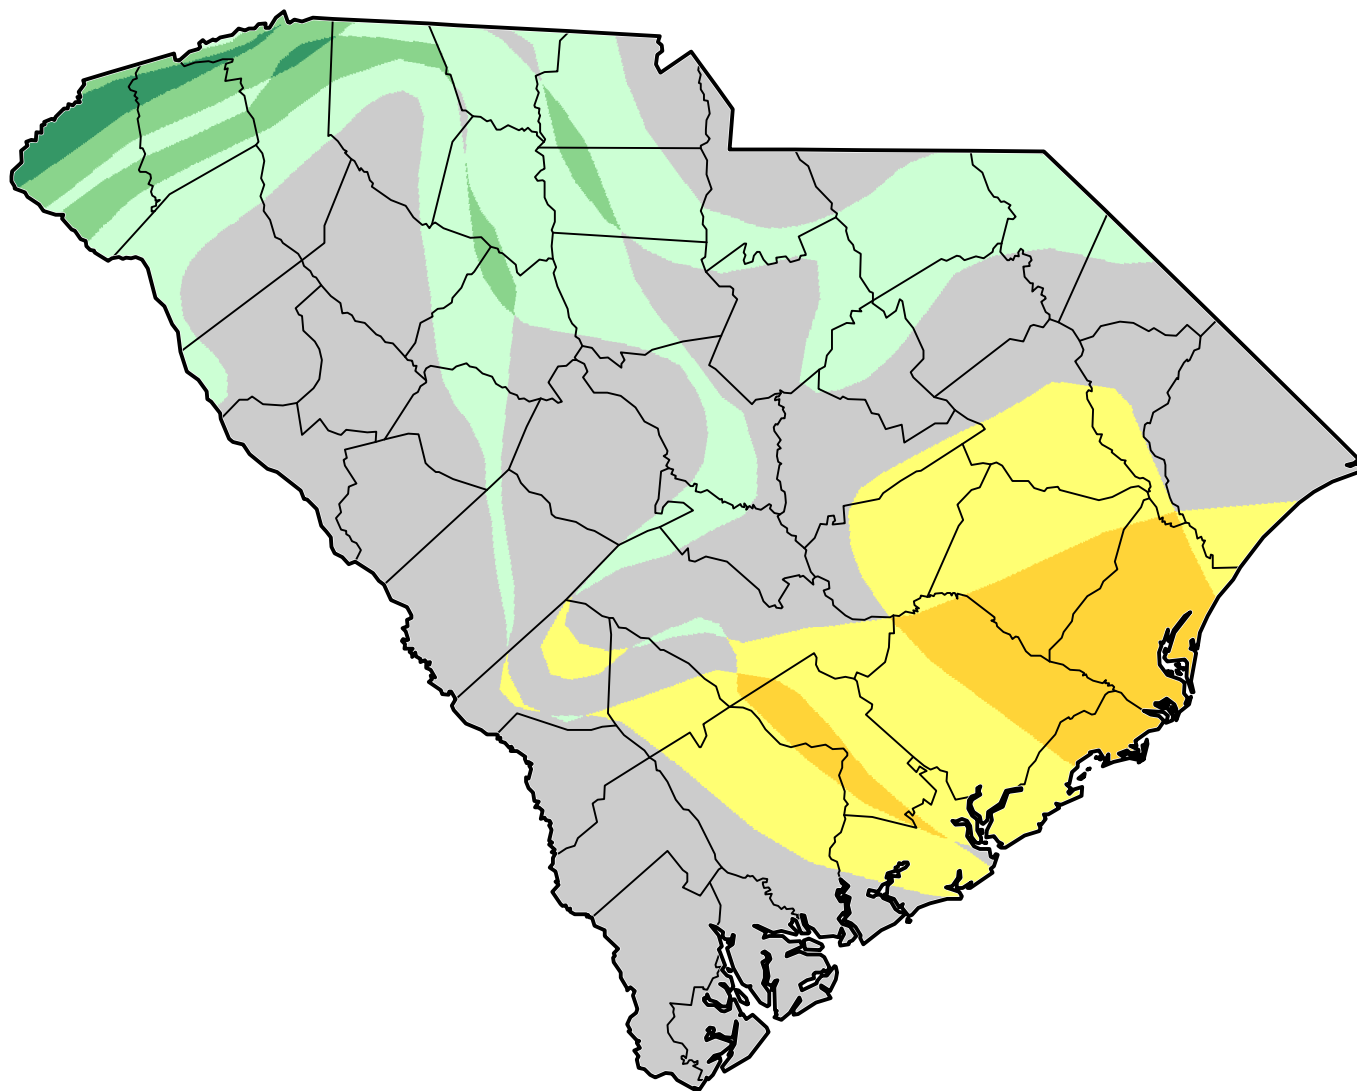

U.S. Drought Monitor Class Change - South Carolina

3 Months

January 10, 2012
compared to
October 18, 2011

- 5 Class Degradation
- 4 Class Degradation
- 3 Class Degradation
- 2 Class Degradation
- 1 Class Degradation
- No Change
- 1 Class Improvement
- 2 Class Improvement
- 3 Class Improvement
- 4 Class Improvement
- 5 Class Improvement