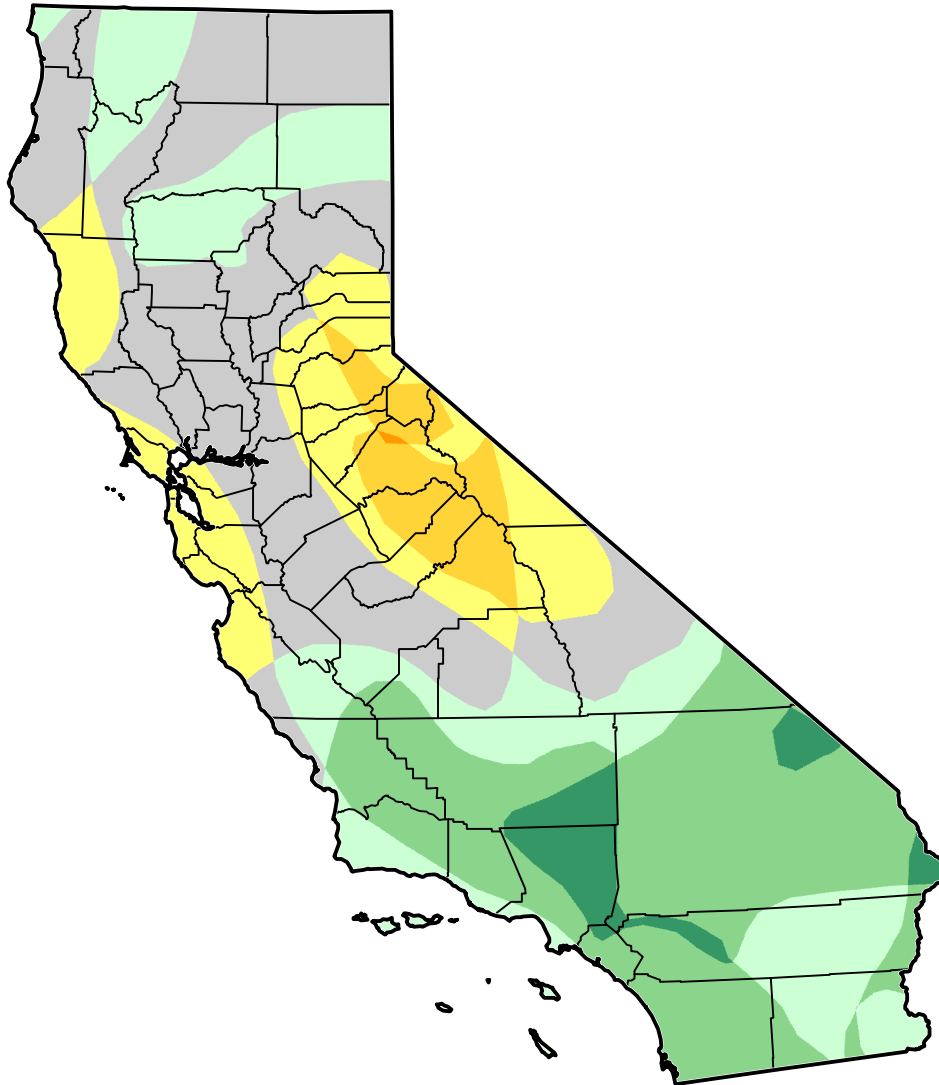

# U.S. Drought Monitor Class Change - California 2 Years

January 10, 2012  
compared to  
January 12, 2010

-  5 Class Degradation
-  4 Class Degradation
-  3 Class Degradation
-  2 Class Degradation
-  1 Class Degradation
-  No Change
-  1 Class Improvement
-  2 Class Improvement
-  3 Class Improvement
-  4 Class Improvement
-  5 Class Improvement