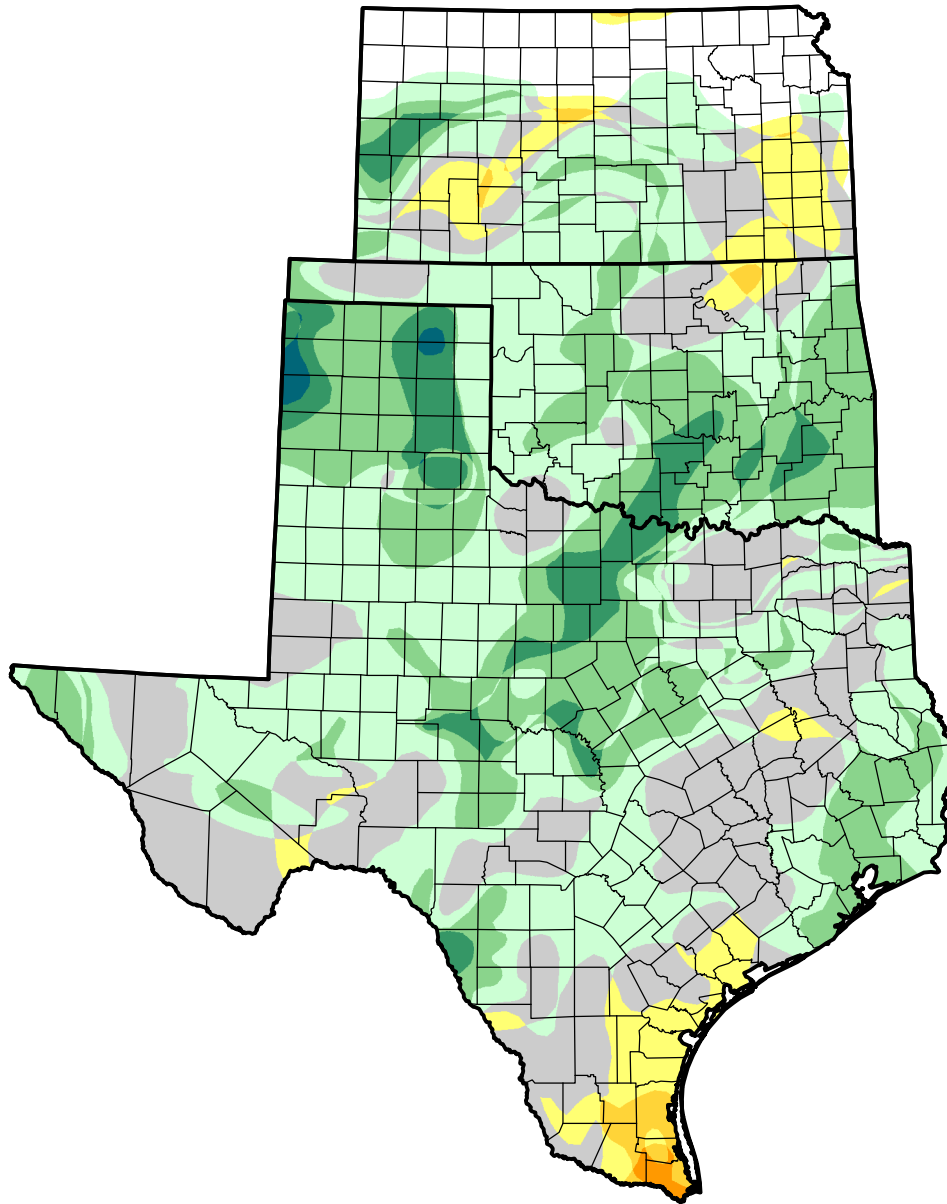

U.S. Drought Monitor Class Change - USDA Southern Plains Climate Hub 26 Week

January 10, 2012
compared to
July 14, 2011

droughtmonitor.unl.edu

-  5 Class Degradation
-  4 Class Degradation
-  3 Class Degradation
-  2 Class Degradation
-  1 Class Degradation
-  No Change
-  1 Class Improvement
-  2 Class Improvement
-  3 Class Improvement
-  4 Class Improvement
-  5 Class Improvement