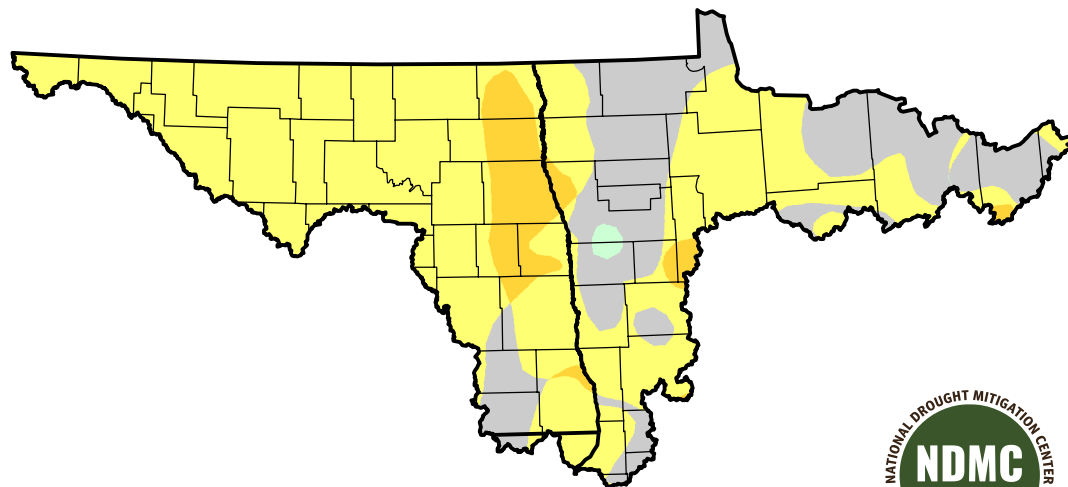

U.S. Drought Monitor Class Change - Souris-Red-Rainy Watershed 13 Week

January 10, 2012
compared to
October 13, 2011

droughtmonitor.unl.edu