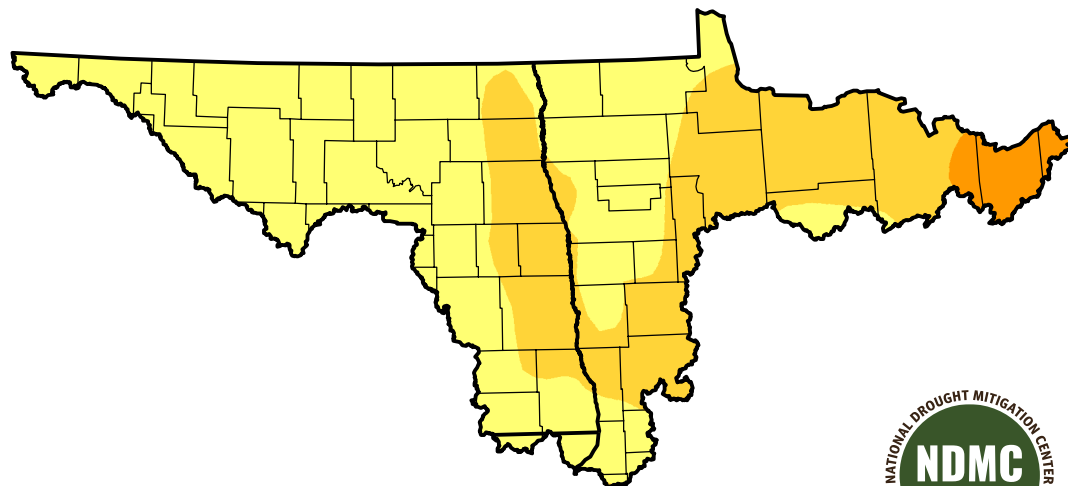

# U.S. Drought Monitor Class Change - Souris-Red-Rainy Watershed

## 26 Week

January 10, 2012  
compared to  
July 14, 2011

[droughtmonitor.unl.edu](http://droughtmonitor.unl.edu)