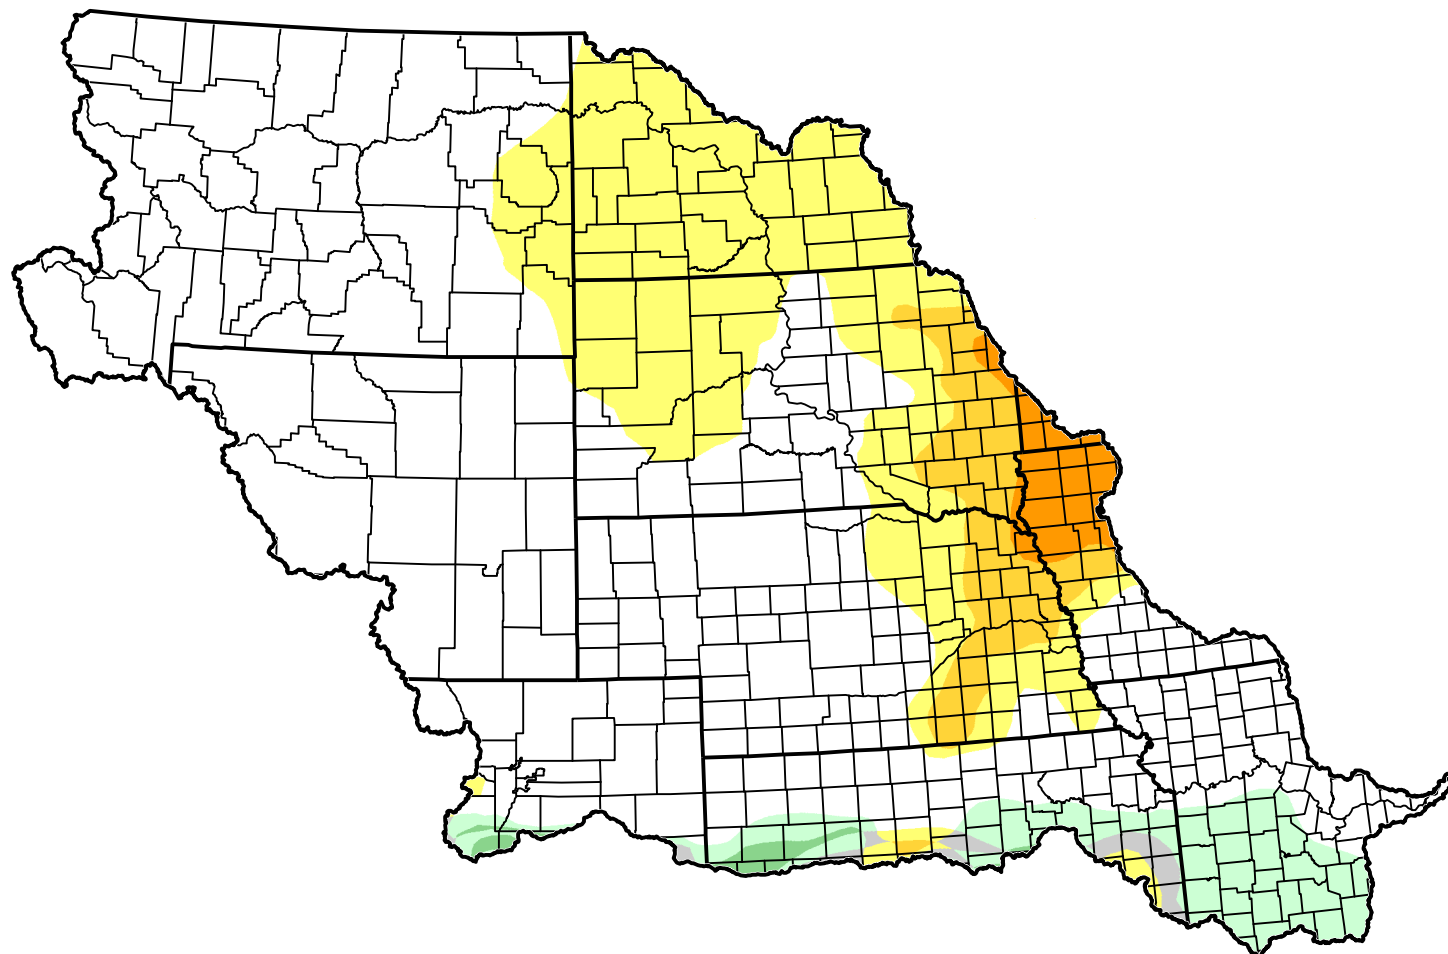

# U.S. Drought Monitor Class Change - Missouri Watershed 6 Months

-  5 Class Degradation
-  4 Class Degradation
-  3 Class Degradation
-  2 Class Degradation
-  1 Class Degradation
-  No Change
-  1 Class Improvement
-  2 Class Improvement
-  3 Class Improvement
-  4 Class Improvement
-  5 Class Improvement

January 10, 2012  
compared to  
July 26, 2011