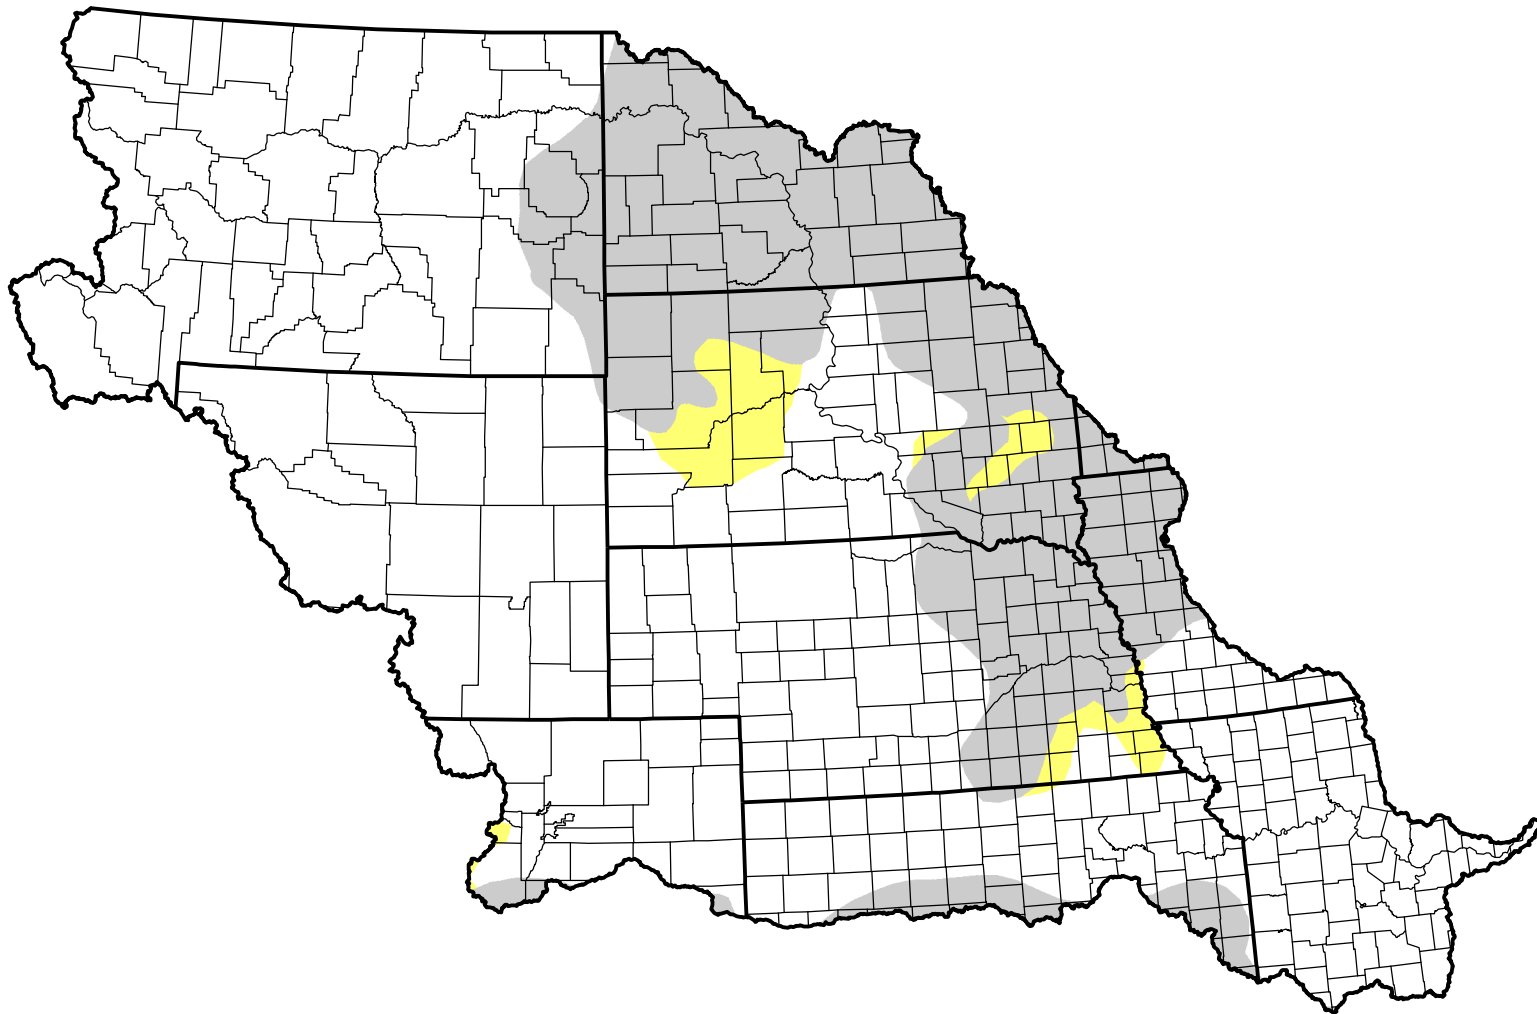

U.S. Drought Monitor Class Change - Missouri Watershed

Start of Calendar Year

January 10, 2012
compared to
January 5, 2012

droughtmonitor.unl.edu