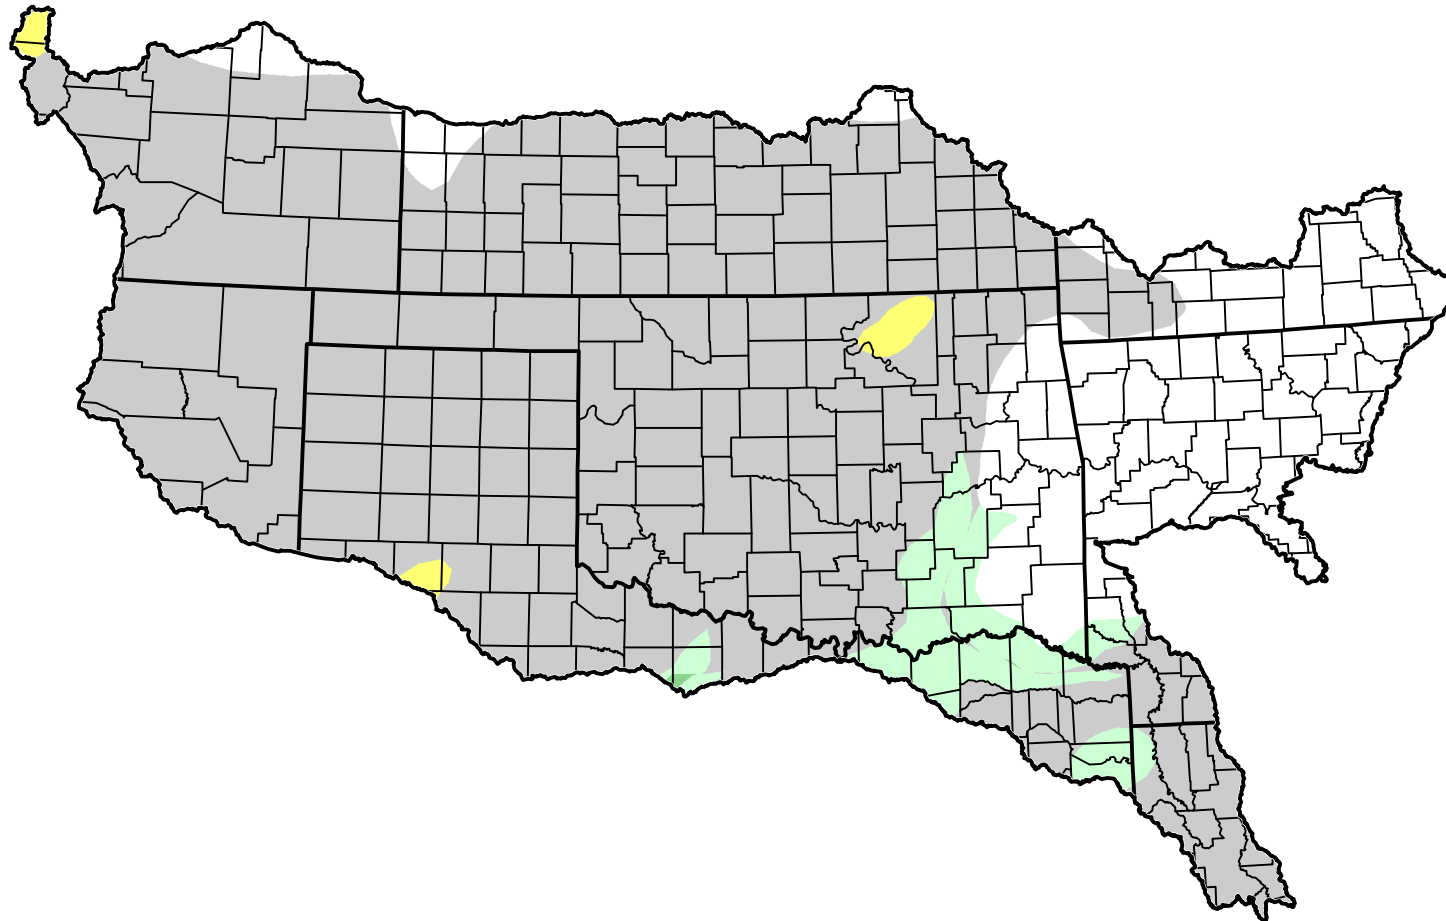

U.S. Drought Monitor Class Change - Arkansas-White-Red Watershed

1 Week

January 10, 2012
compared to
January 3, 2012

- | | |
|---|---------------------|
|  | 5 Class Degradation |
|  | 4 Class Degradation |
|  | 3 Class Degradation |
|  | 2 Class Degradation |
|  | 1 Class Degradation |
|  | No Change |
|  | 1 Class Improvement |
|  | 2 Class Improvement |
|  | 3 Class Improvement |
|  | 4 Class Improvement |
|  | 5 Class Improvement |