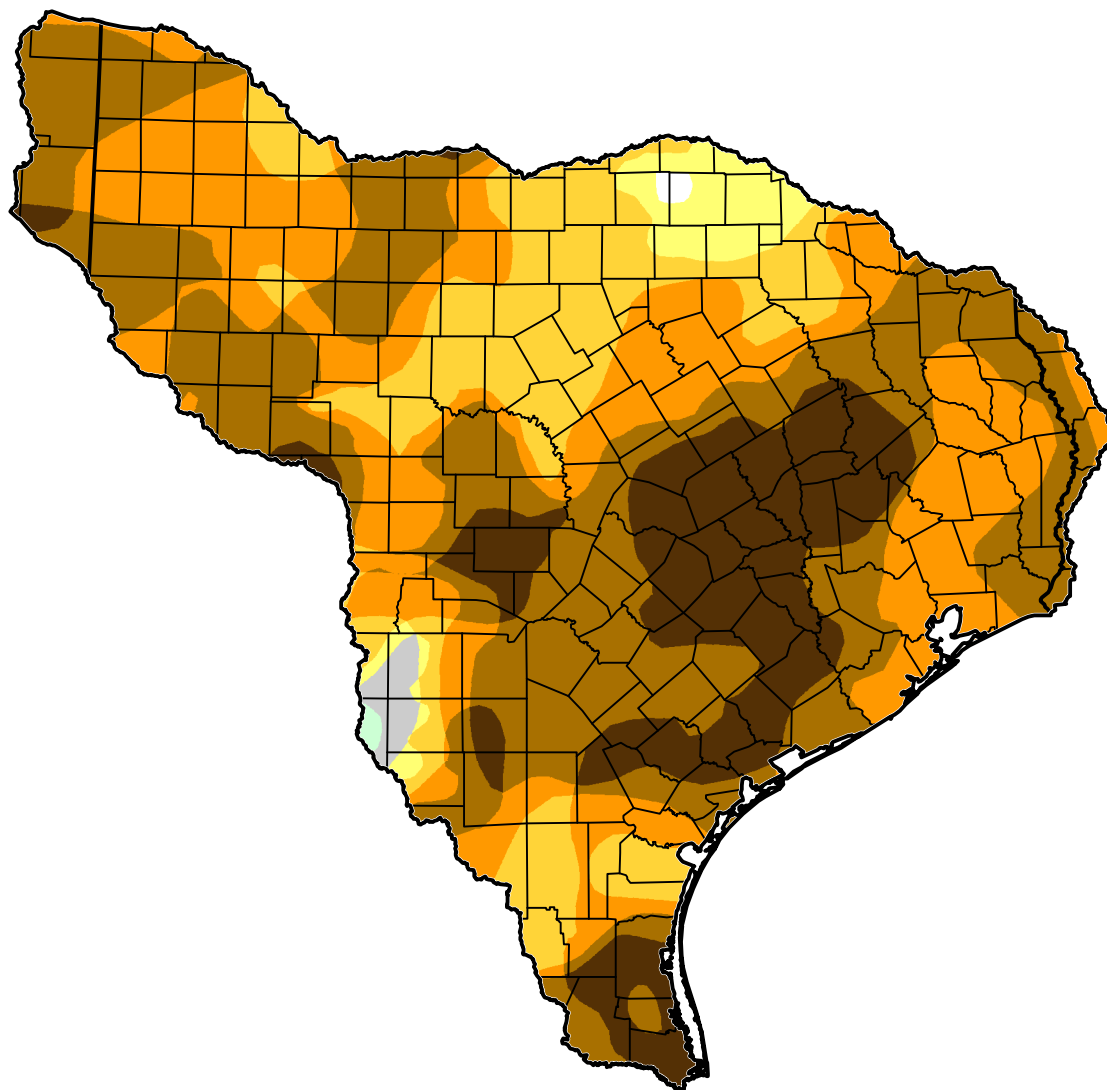

U.S. Drought Monitor Class Change - Texas-Gulf Watershed 2 Years

January 10, 2012
compared to
January 12, 2010