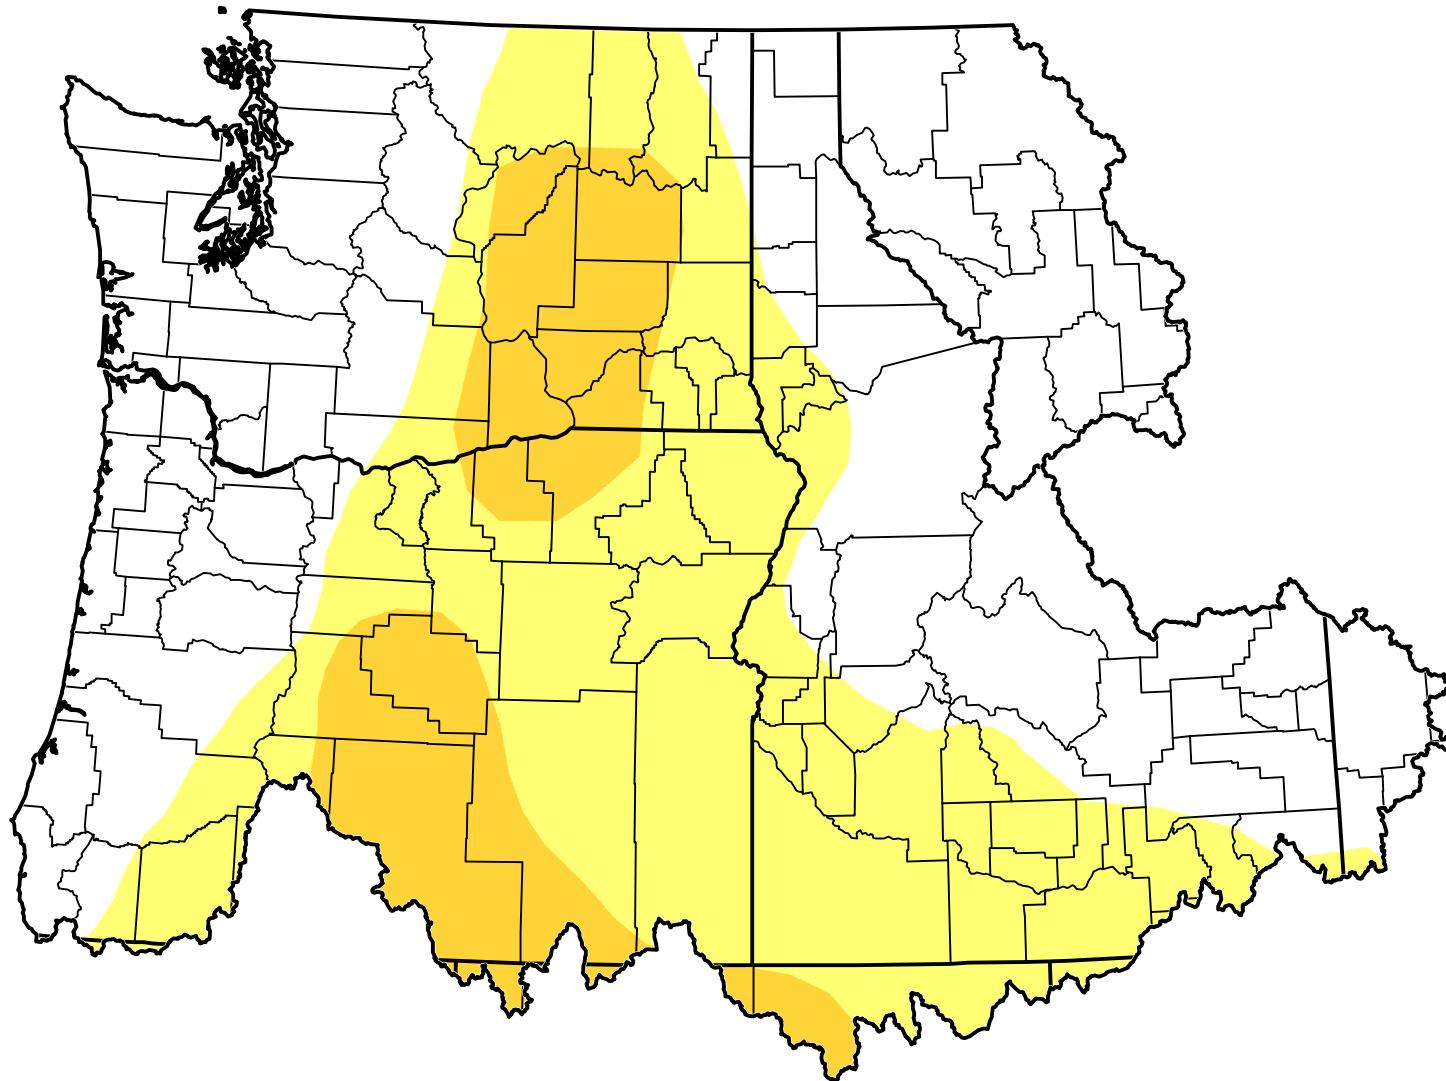

U.S. Drought Monitor Class Change - Pacific Northwest Watershed 6 Months

-  5 Class Degradation
-  4 Class Degradation
-  3 Class Degradation
-  2 Class Degradation
-  1 Class Degradation
-  No Change
-  1 Class Improvement
-  2 Class Improvement
-  3 Class Improvement
-  4 Class Improvement
-  5 Class Improvement