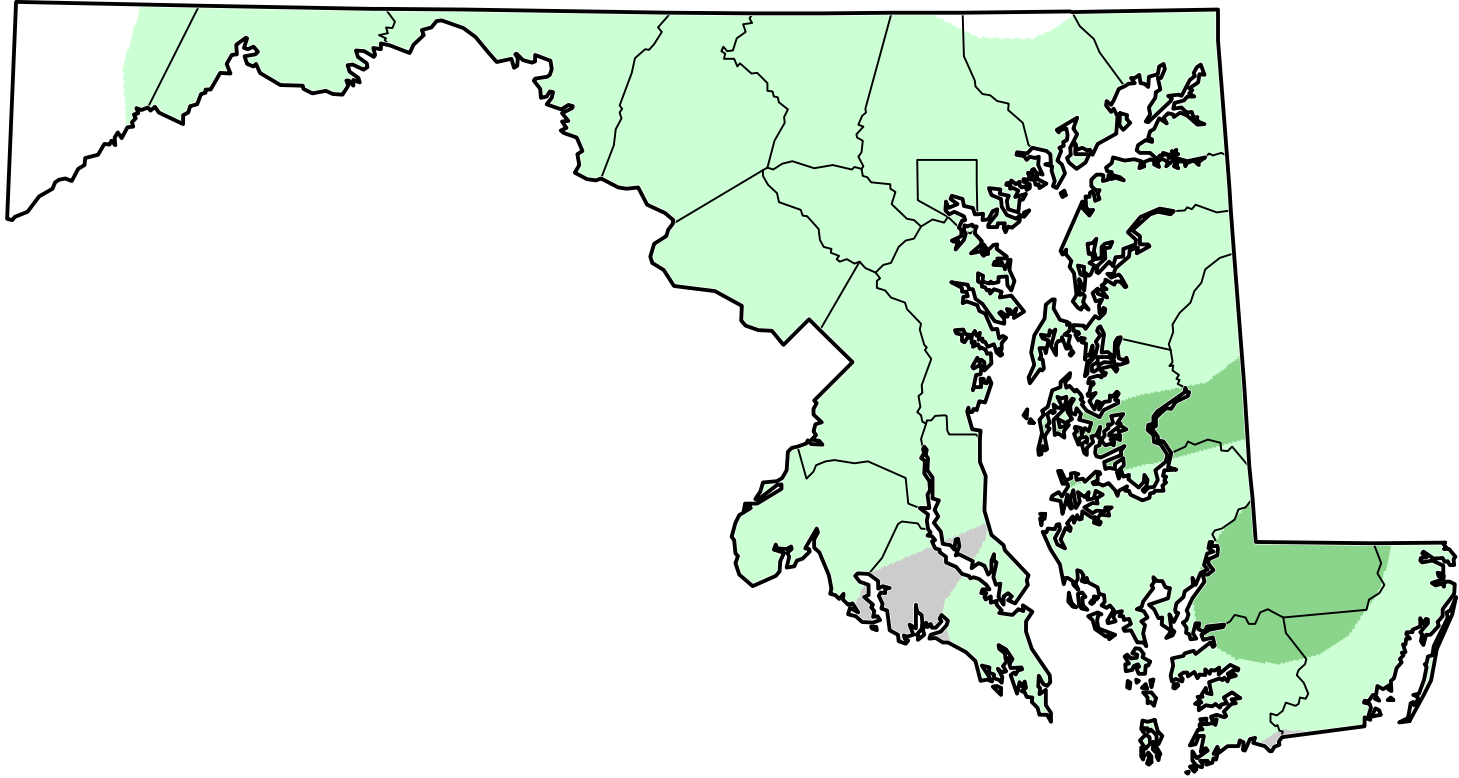

U.S. Drought Monitor Class Change - Maryland

6 Months

- 5 Class Degradation
- 4 Class Degradation
- 3 Class Degradation
- 2 Class Degradation
- 1 Class Degradation
- No Change
- 1 Class Improvement
- 2 Class Improvement
- 3 Class Improvement
- 4 Class Improvement
- 5 Class Improvement

January 10, 2012
compared to
July 26, 2011