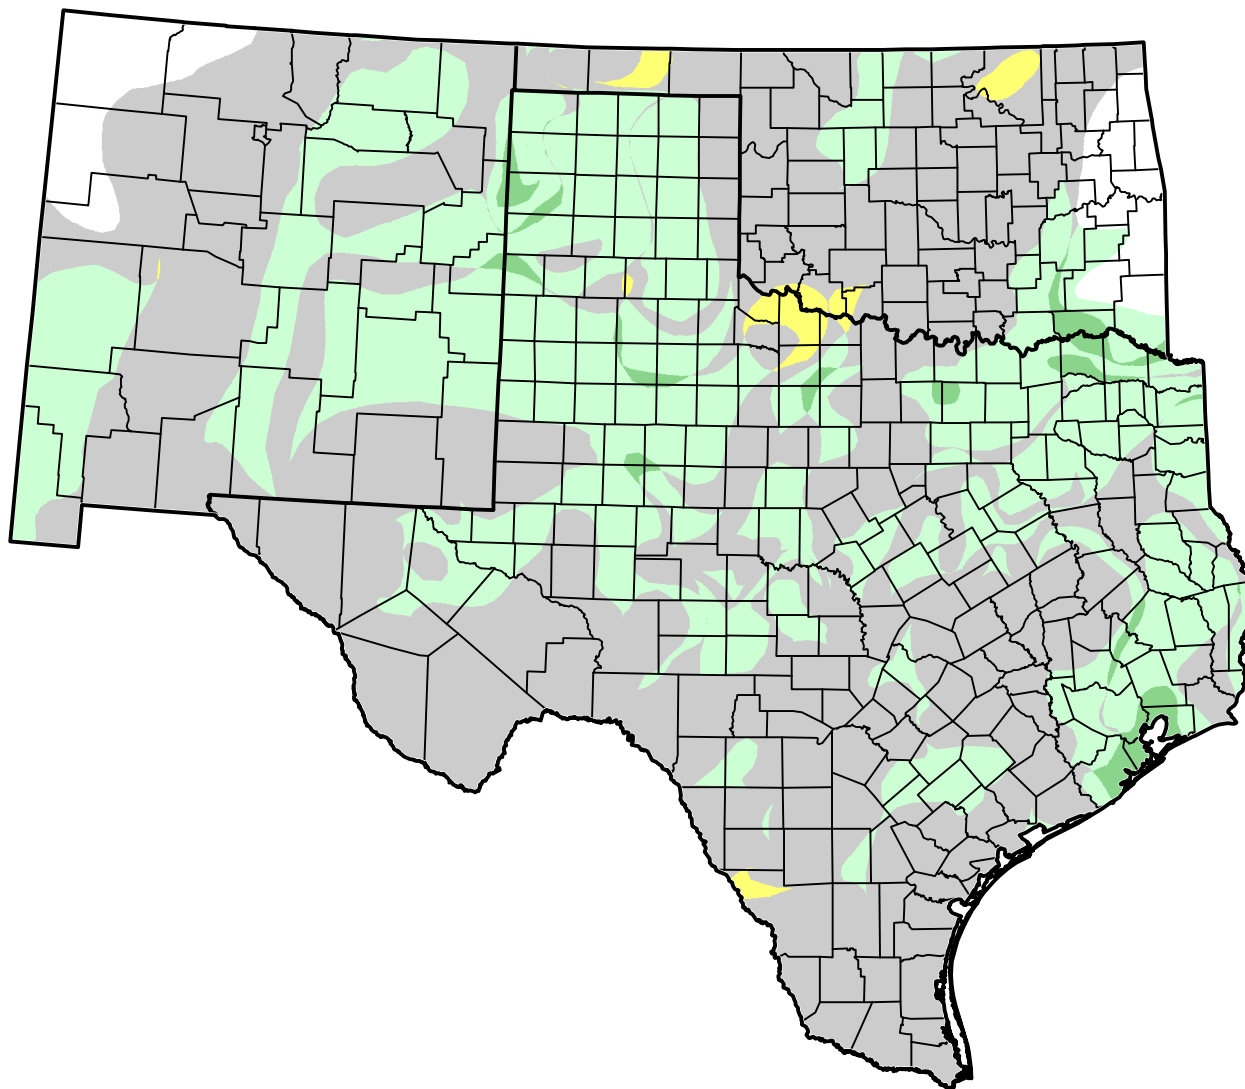

U.S. Drought Monitor Class Change - Southern Plains Area

1 Month

January 10, 2012
compared to
December 13, 2011