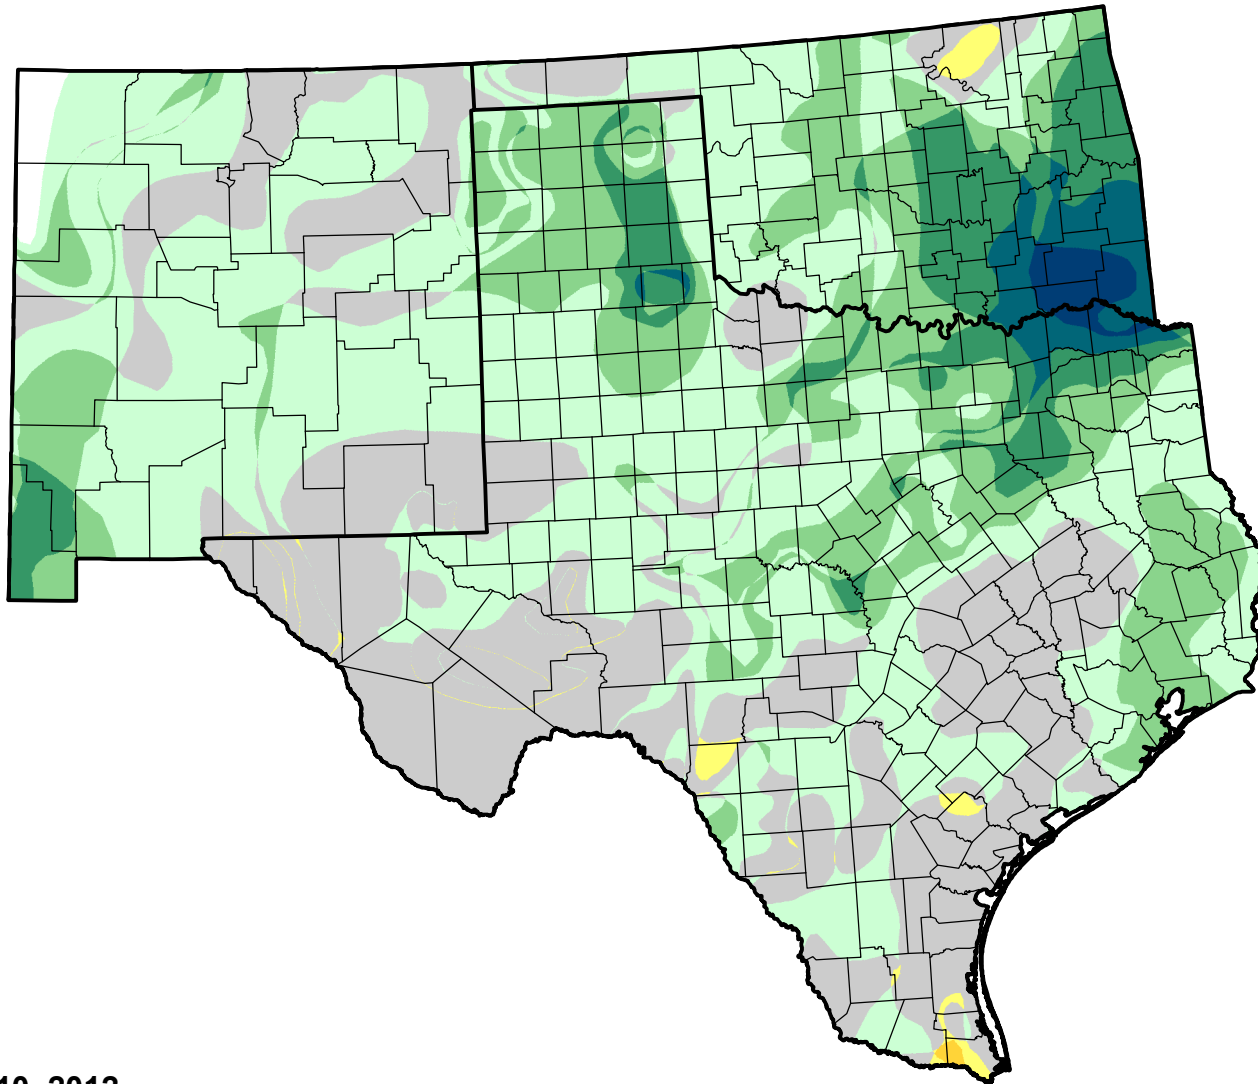

U.S. Drought Monitor Class Change - Southern Plains RDEWS

13 Week

January 10, 2012
compared to
October 13, 2011

droughtmonitor.unl.edu

-  5 Class Degradation
-  4 Class Degradation
-  3 Class Degradation
-  2 Class Degradation
-  1 Class Degradation
-  No Change
-  1 Class Improvement
-  2 Class Improvement
-  3 Class Improvement
-  4 Class Improvement
-  5 Class Improvement