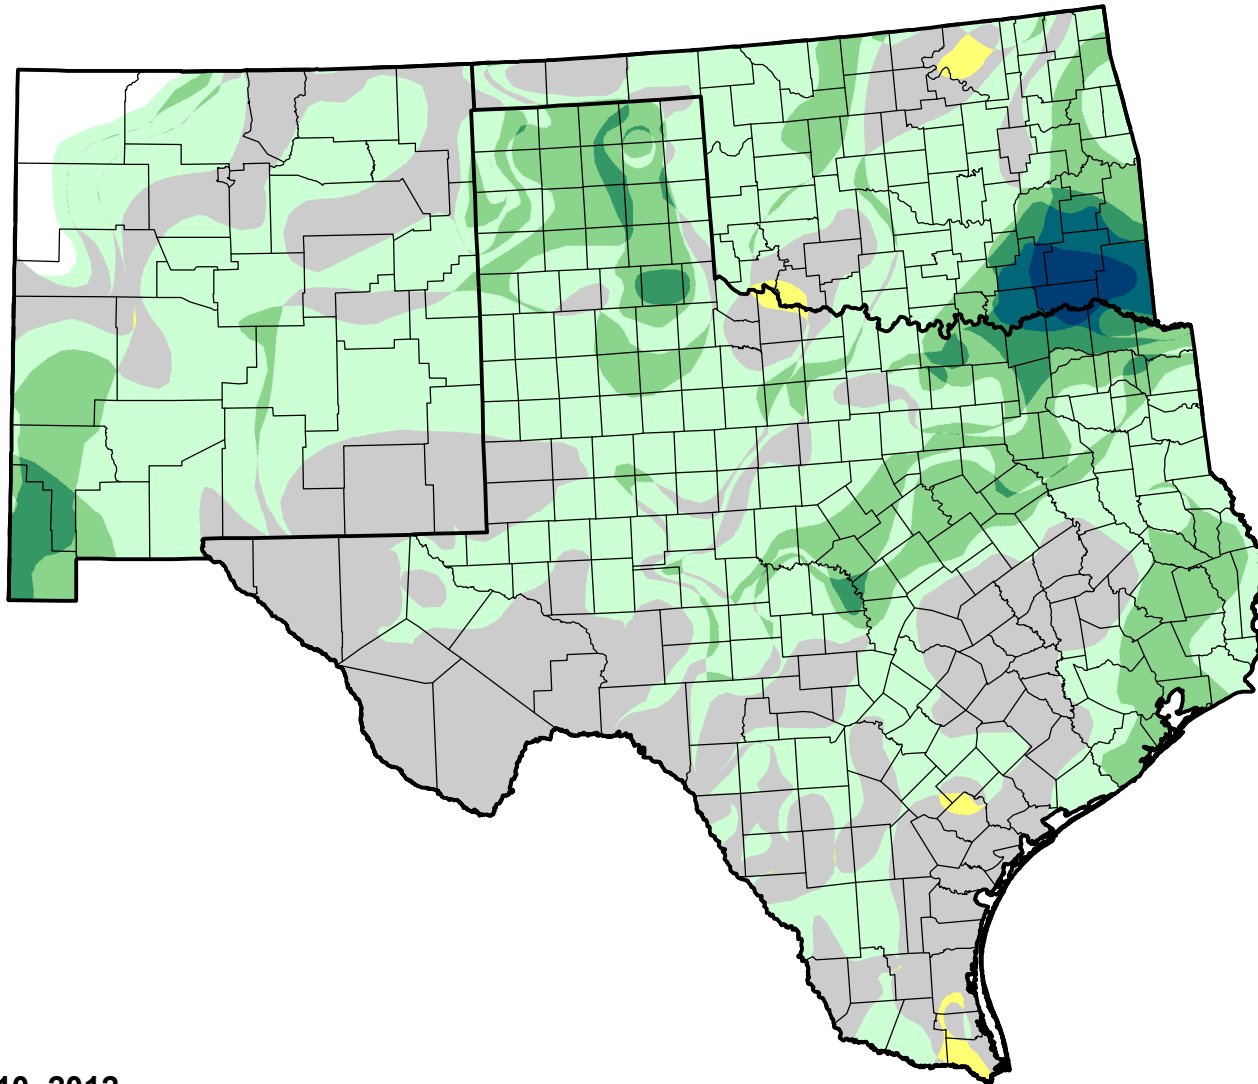

U.S. Drought Monitor Class Change - Southern Plains RDEWS

8 Week

-  5 Class Degradation
-  4 Class Degradation
-  3 Class Degradation
-  2 Class Degradation
-  1 Class Degradation
-  No Change
-  1 Class Improvement
-  2 Class Improvement
-  3 Class Improvement
-  4 Class Improvement
-  5 Class Improvement

January 10, 2012
compared to
November 17, 2011

droughtmonitor.unl.edu