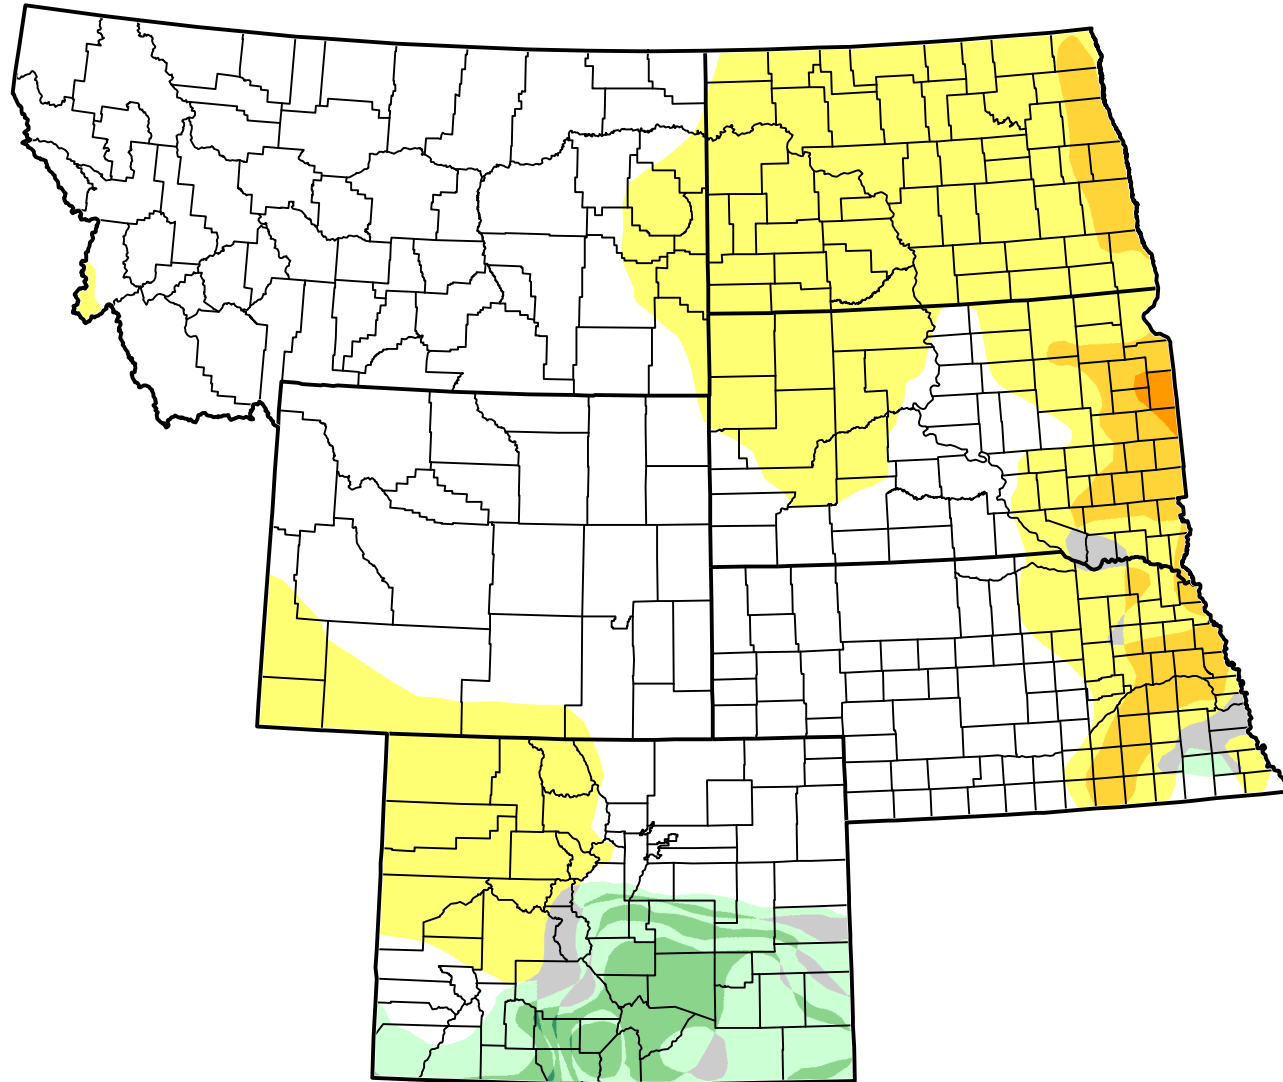

# U.S. Drought Monitor Class Change - USDA Northern Plains Climate Hub 6 Months

January 17, 2012  
compared to  
August 2, 2011

- 5 Class Degradation
- 4 Class Degradation
- 3 Class Degradation
- 2 Class Degradation
- 1 Class Degradation
- No Change
- 1 Class Improvement
- 2 Class Improvement
- 3 Class Improvement
- 4 Class Improvement
- 5 Class Improvement