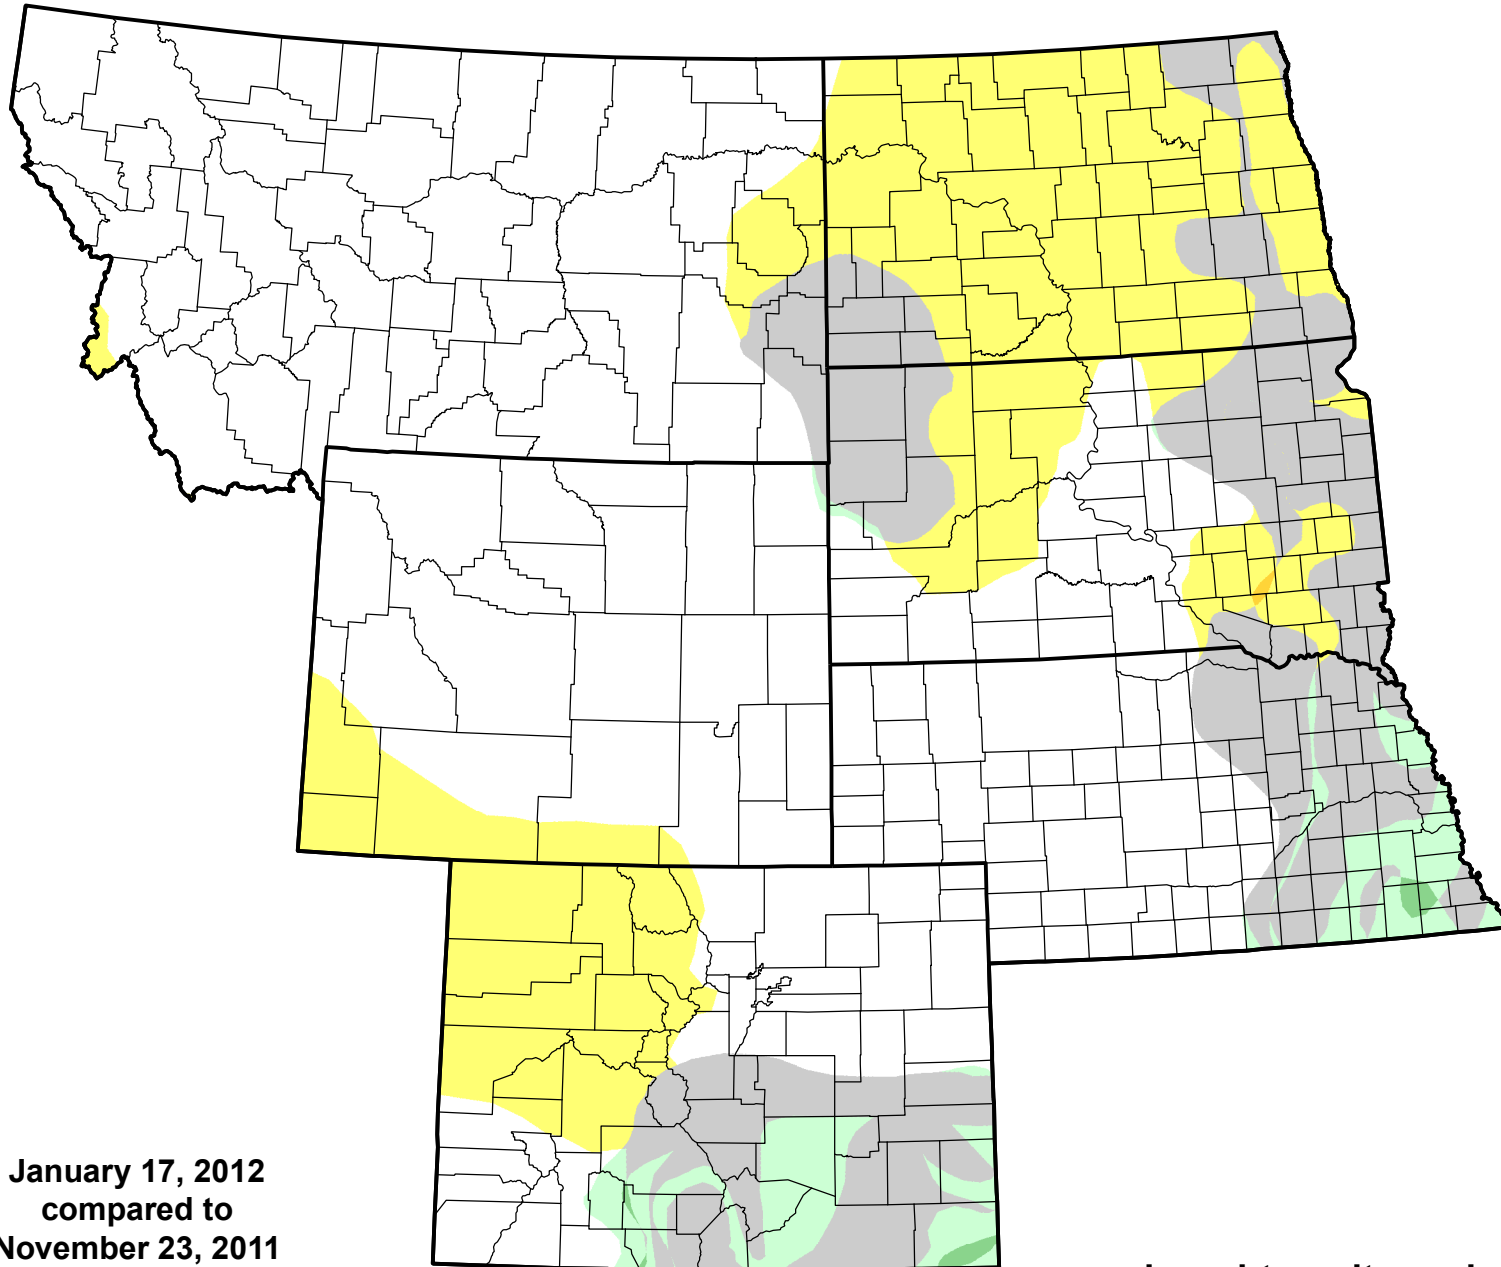

# U.S. Drought Monitor Class Change - USDA Northern Plains Climate Hub 8 Week

January 17, 2012  
compared to  
November 23, 2011

[droughtmonitor.unl.edu](http://droughtmonitor.unl.edu)

-  5 Class Degradation
-  4 Class Degradation
-  3 Class Degradation
-  2 Class Degradation
-  1 Class Degradation
-  No Change
-  1 Class Improvement
-  2 Class Improvement
-  3 Class Improvement
-  4 Class Improvement
-  5 Class Improvement