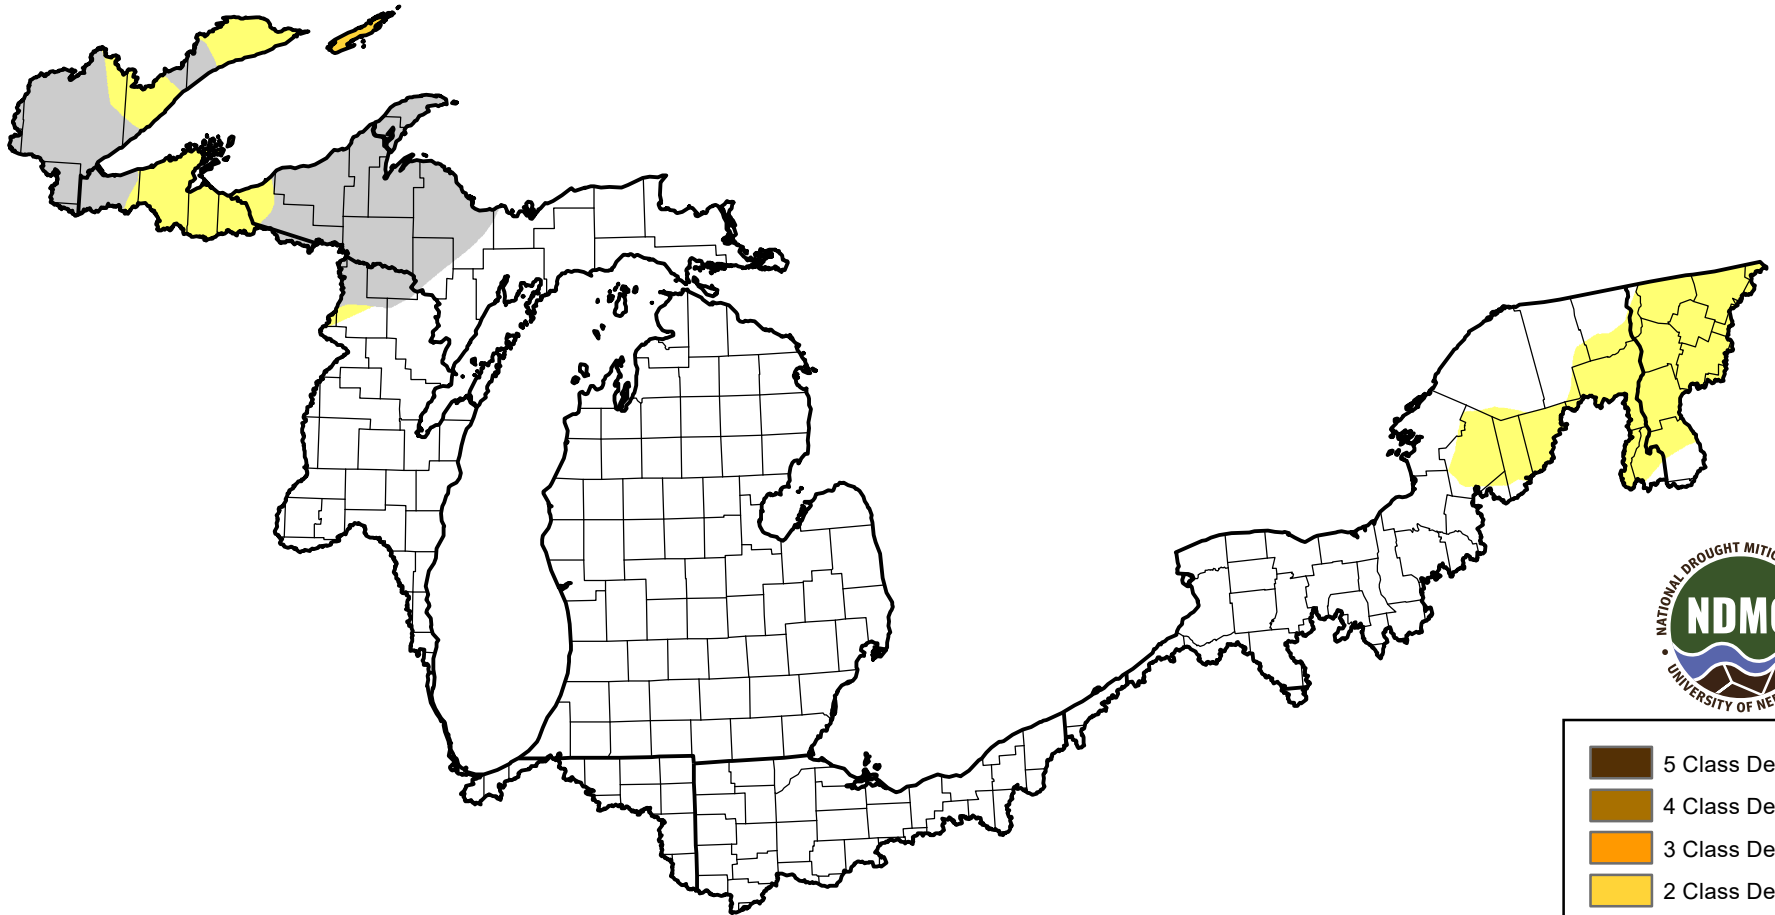

U.S. Drought Monitor Class Change - Great Lakes Watershed

8 Week

January 17, 2012
compared to
November 23, 2011

droughtmonitor.unl.edu