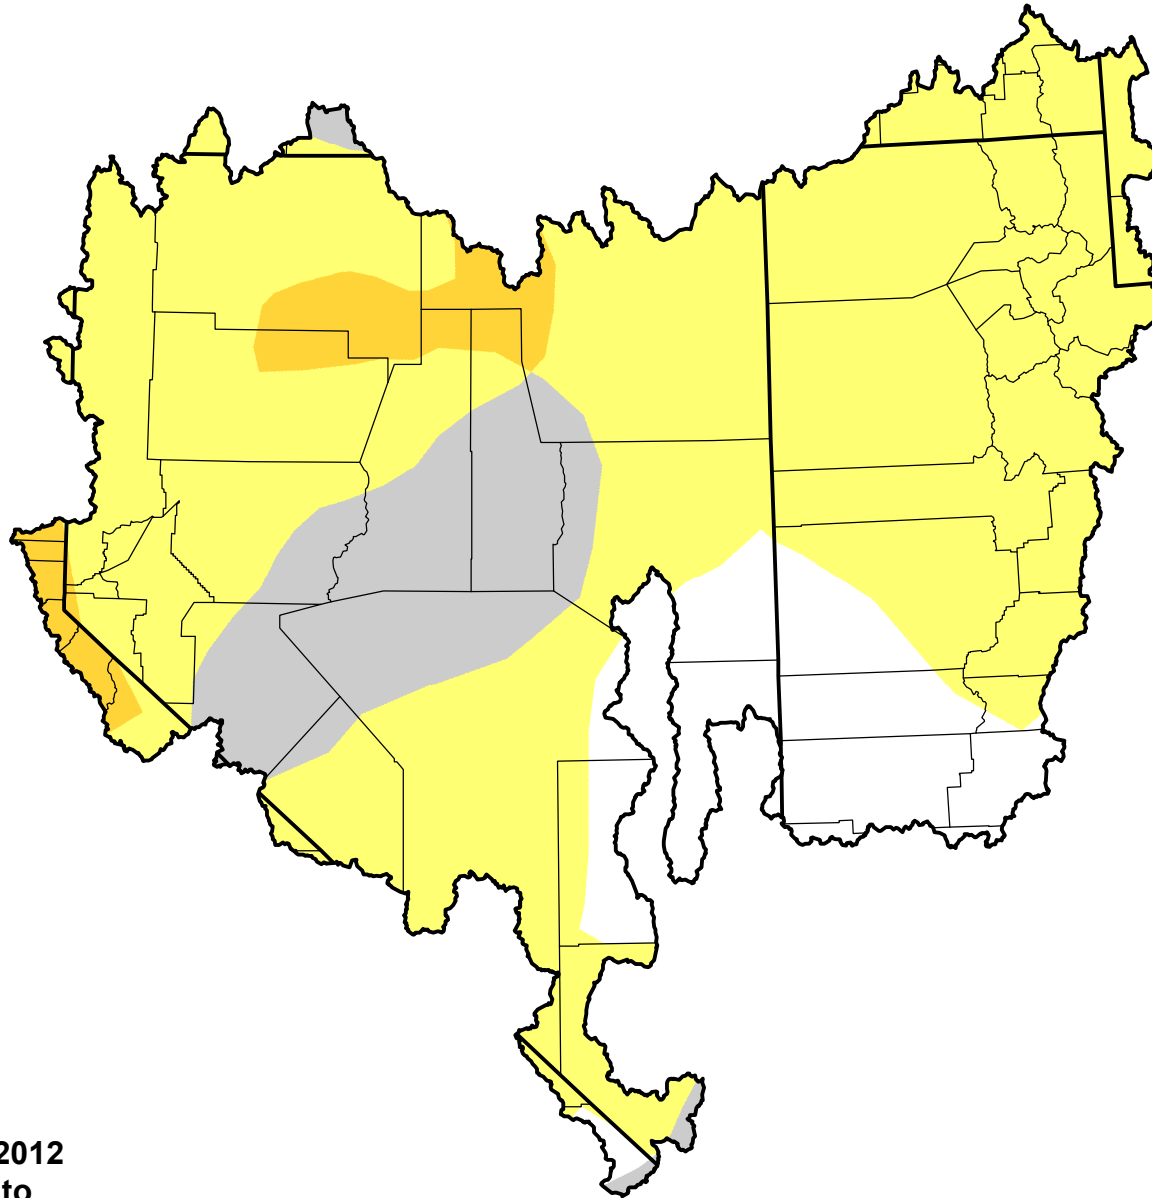

U.S. Drought Monitor Class Change - Great Basin Watershed

4 Week

January 17, 2012
compared to
December 22, 2011

droughtmonitor.unl.edu

- | | |
|---|---------------------|
|  | 5 Class Degradation |
|  | 4 Class Degradation |
|  | 3 Class Degradation |
|  | 2 Class Degradation |
|  | 1 Class Degradation |
|  | No Change |
|  | 1 Class Improvement |
|  | 2 Class Improvement |
|  | 3 Class Improvement |
|  | 4 Class Improvement |
|  | 5 Class Improvement |