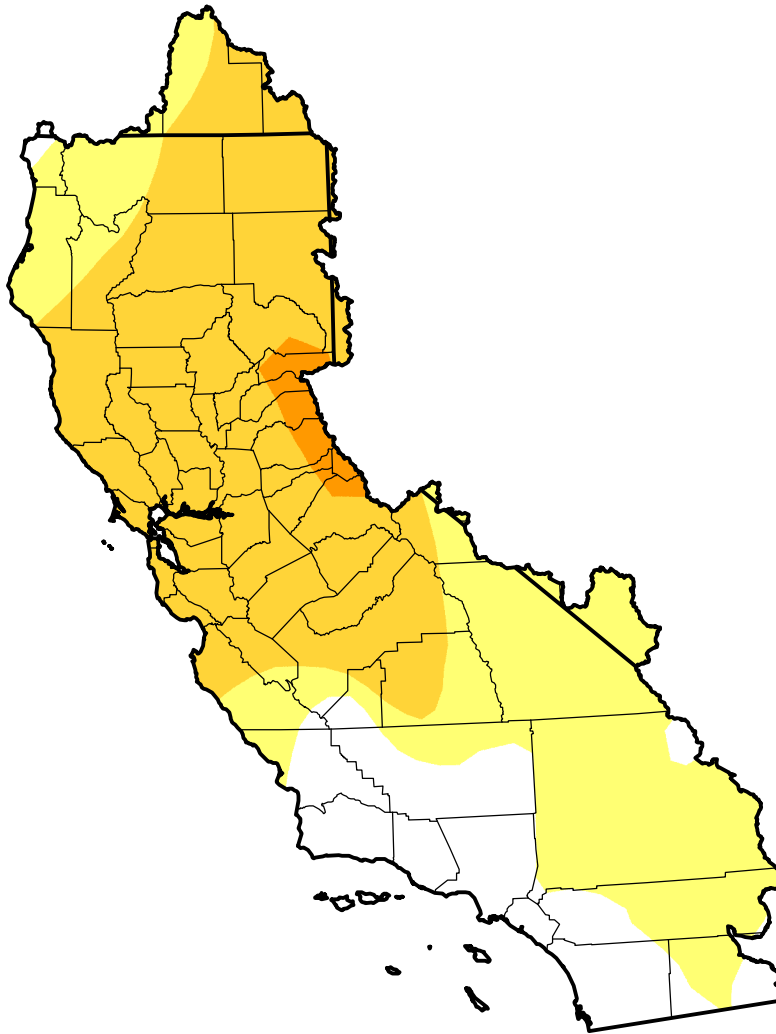

# U.S. Drought Monitor Class Change - California Watershed

52 Week

January 17, 2012  
compared to  
January 20, 2011

- 5 Class Degradation
- 4 Class Degradation
- 3 Class Degradation
- 2 Class Degradation
- 1 Class Degradation
- No Change
- 1 Class Improvement
- 2 Class Improvement
- 3 Class Improvement
- 4 Class Improvement
- 5 Class Improvement