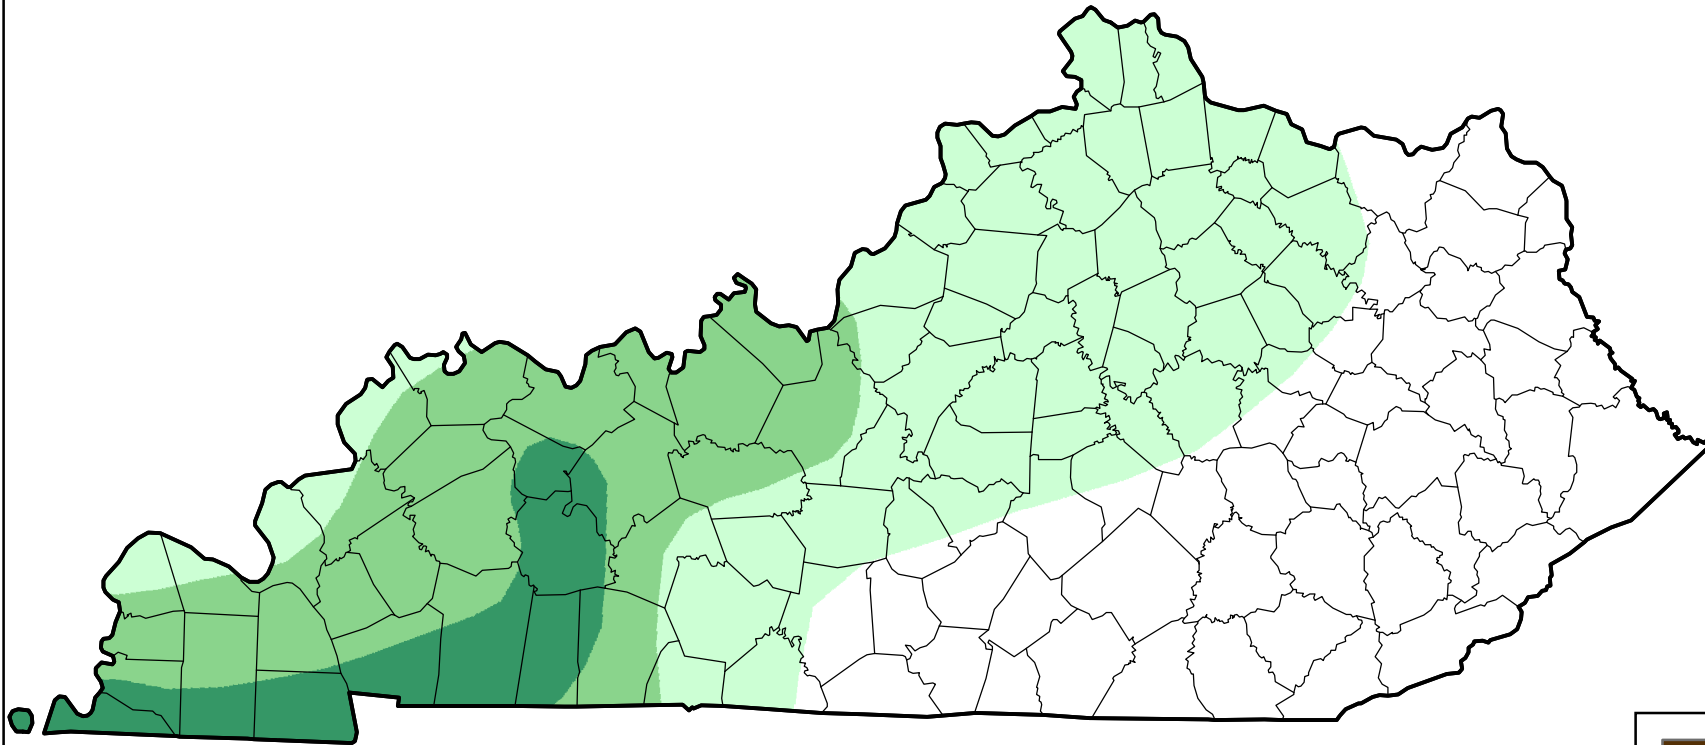

# U.S. Drought Monitor Class Change - Kentucky

## 52 Week

January 17, 2012  
compared to  
January 20, 2011

[droughtmonitor.unl.edu](http://droughtmonitor.unl.edu)