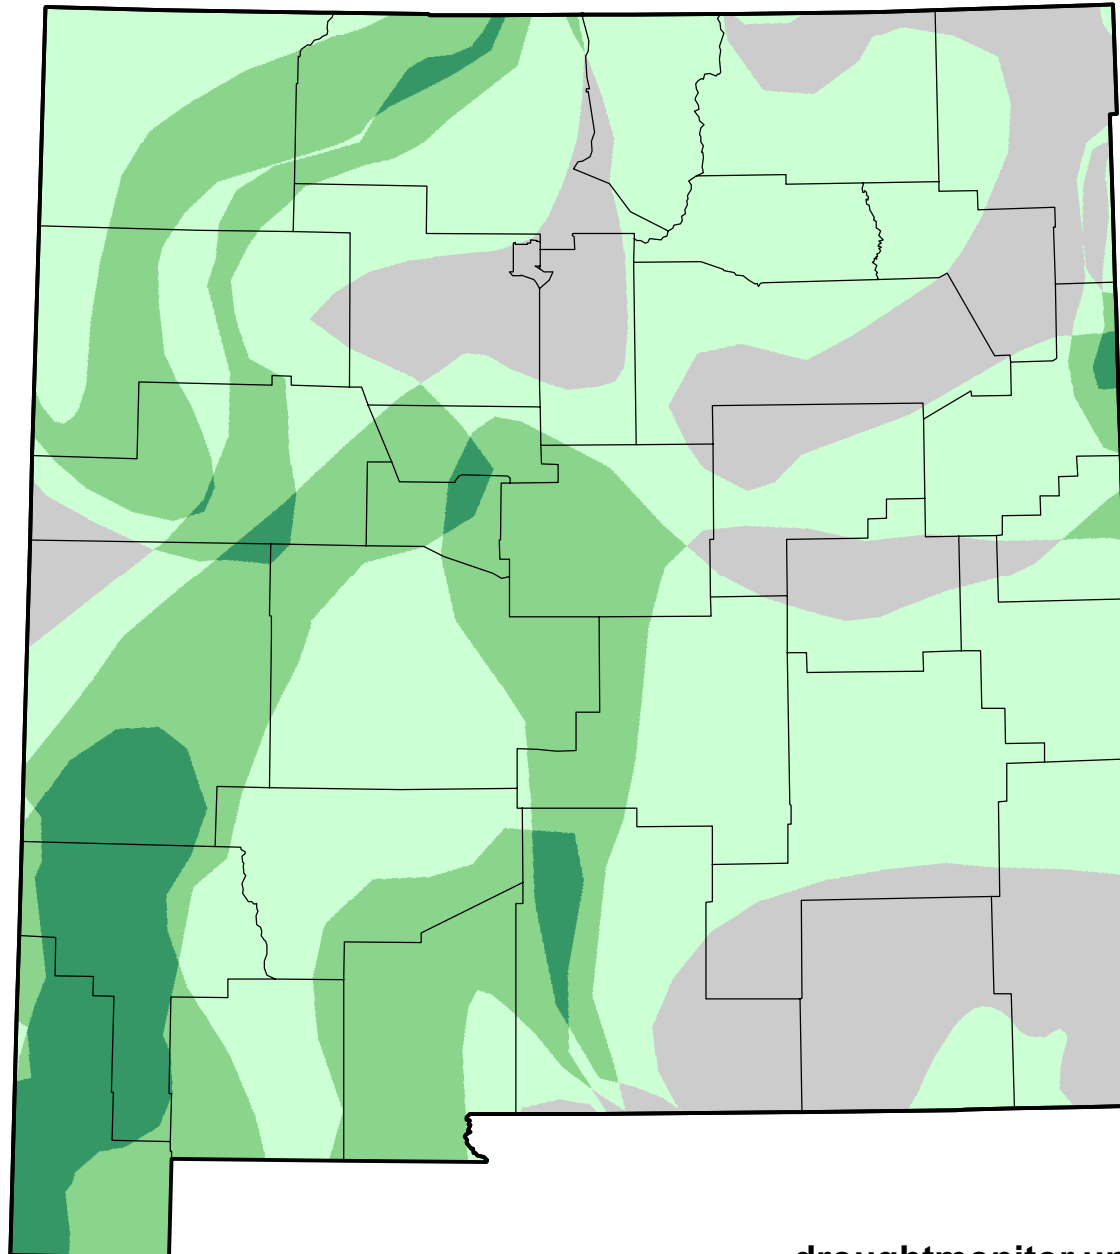

# U.S. Drought Monitor Class Change - New Mexico

## Start of Water Year

January 17, 2012  
compared to  
September 29, 2011

[droughtmonitor.unl.edu](http://droughtmonitor.unl.edu)

- 5 Class Degradation
- 4 Class Degradation
- 3 Class Degradation
- 2 Class Degradation
- 1 Class Degradation
- No Change
- 1 Class Improvement
- 2 Class Improvement
- 3 Class Improvement
- 4 Class Improvement
- 5 Class Improvement