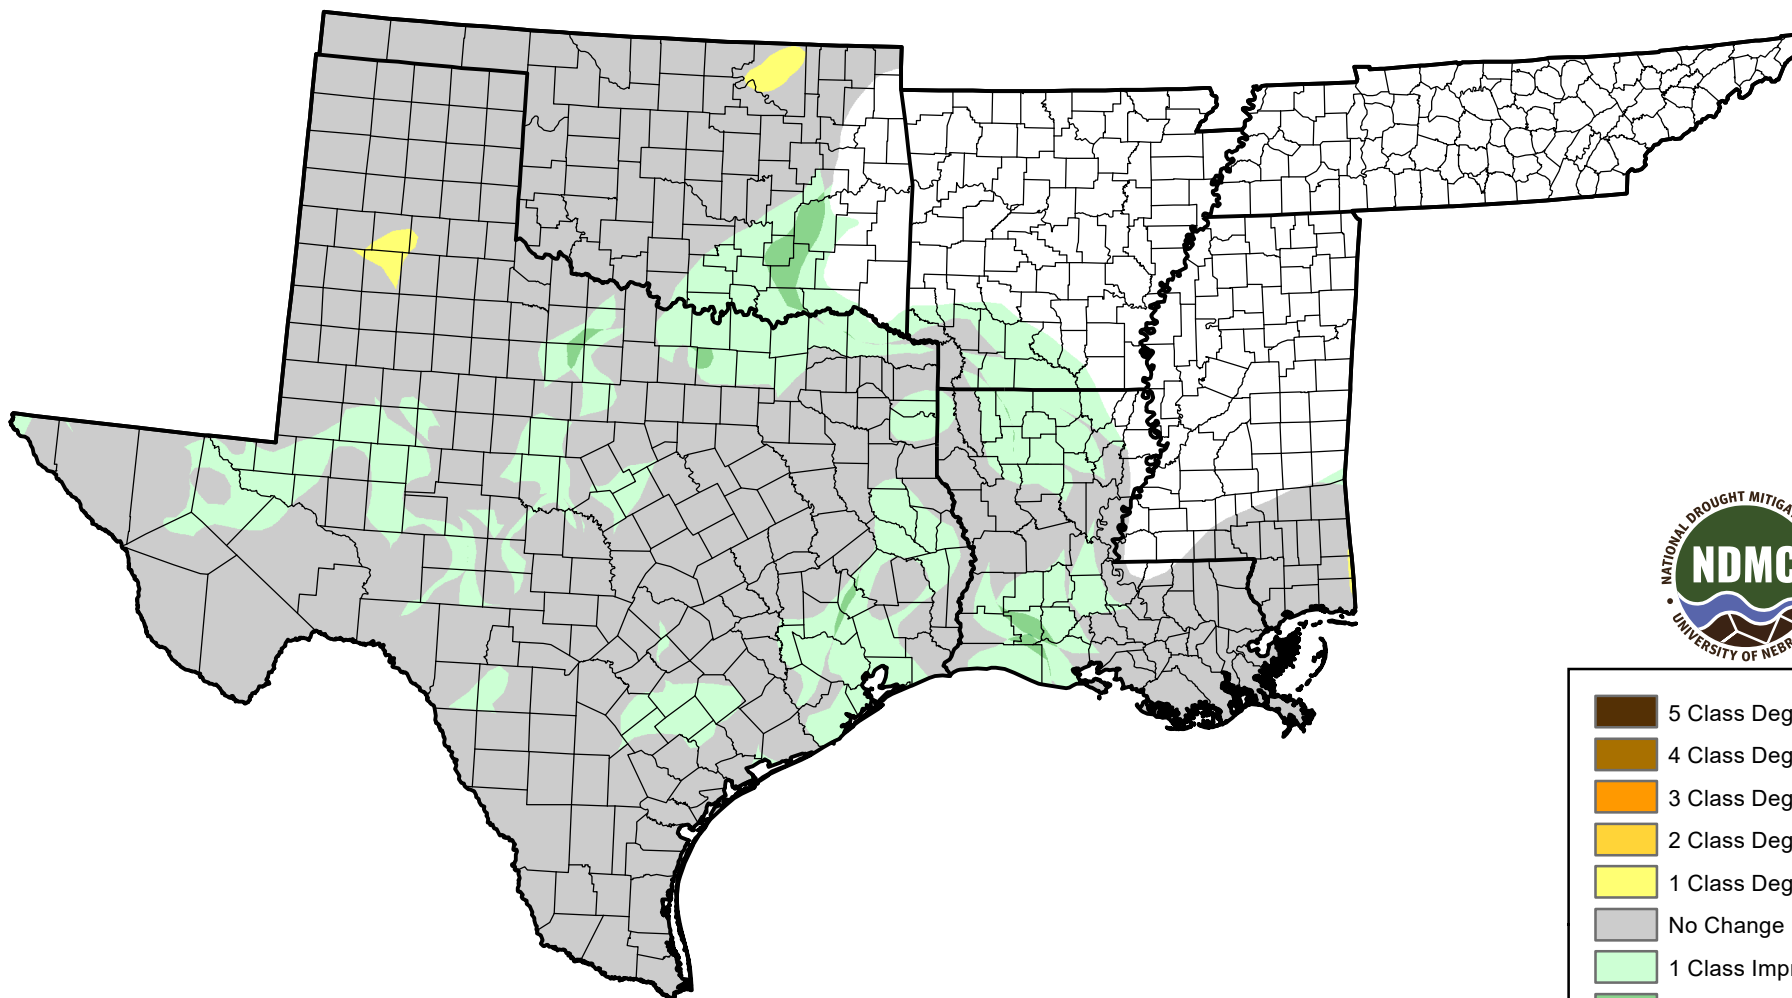

U.S. Drought Monitor Class Change - South

Start of Calendar Year

January 17, 2012
compared to
January 5, 2012

droughtmonitor.unl.edu

- | | |
|---|---------------------|
|  | 5 Class Degradation |
|  | 4 Class Degradation |
|  | 3 Class Degradation |
|  | 2 Class Degradation |
|  | 1 Class Degradation |
|  | No Change |
|  | 1 Class Improvement |
|  | 2 Class Improvement |
|  | 3 Class Improvement |
|  | 4 Class Improvement |
|  | 5 Class Improvement |