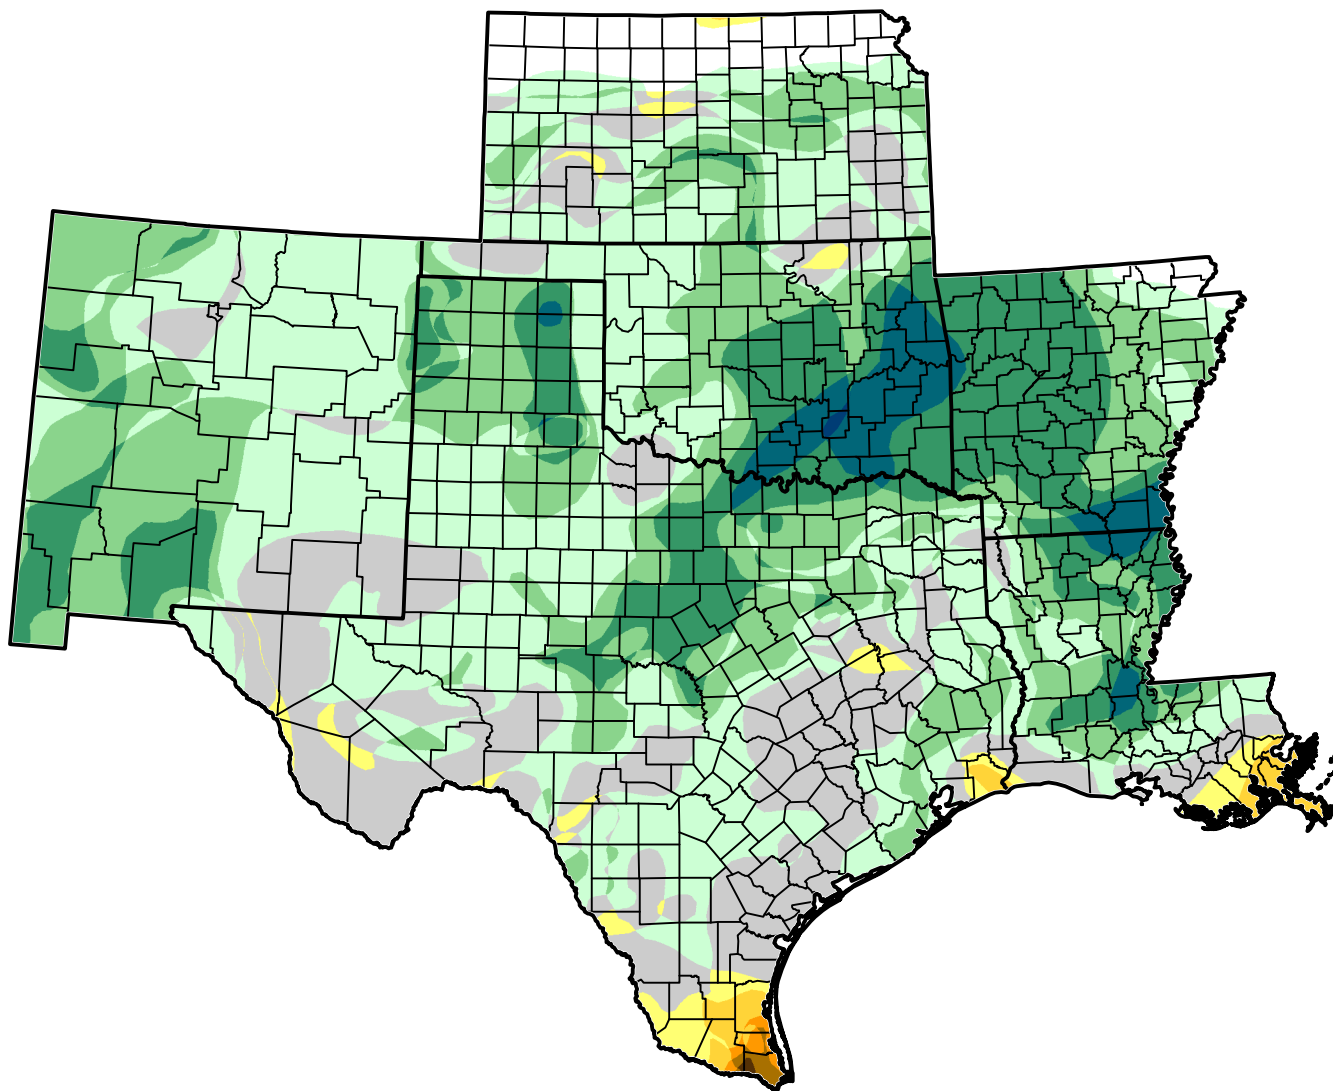

U.S. Drought Monitor Class Change - Southern Plains 6 Months

January 17, 2012
compared to
August 2, 2011

-  5 Class Degradation
-  4 Class Degradation
-  3 Class Degradation
-  2 Class Degradation
-  1 Class Degradation
-  No Change
-  1 Class Improvement
-  2 Class Improvement
-  3 Class Improvement
-  4 Class Improvement
-  5 Class Improvement