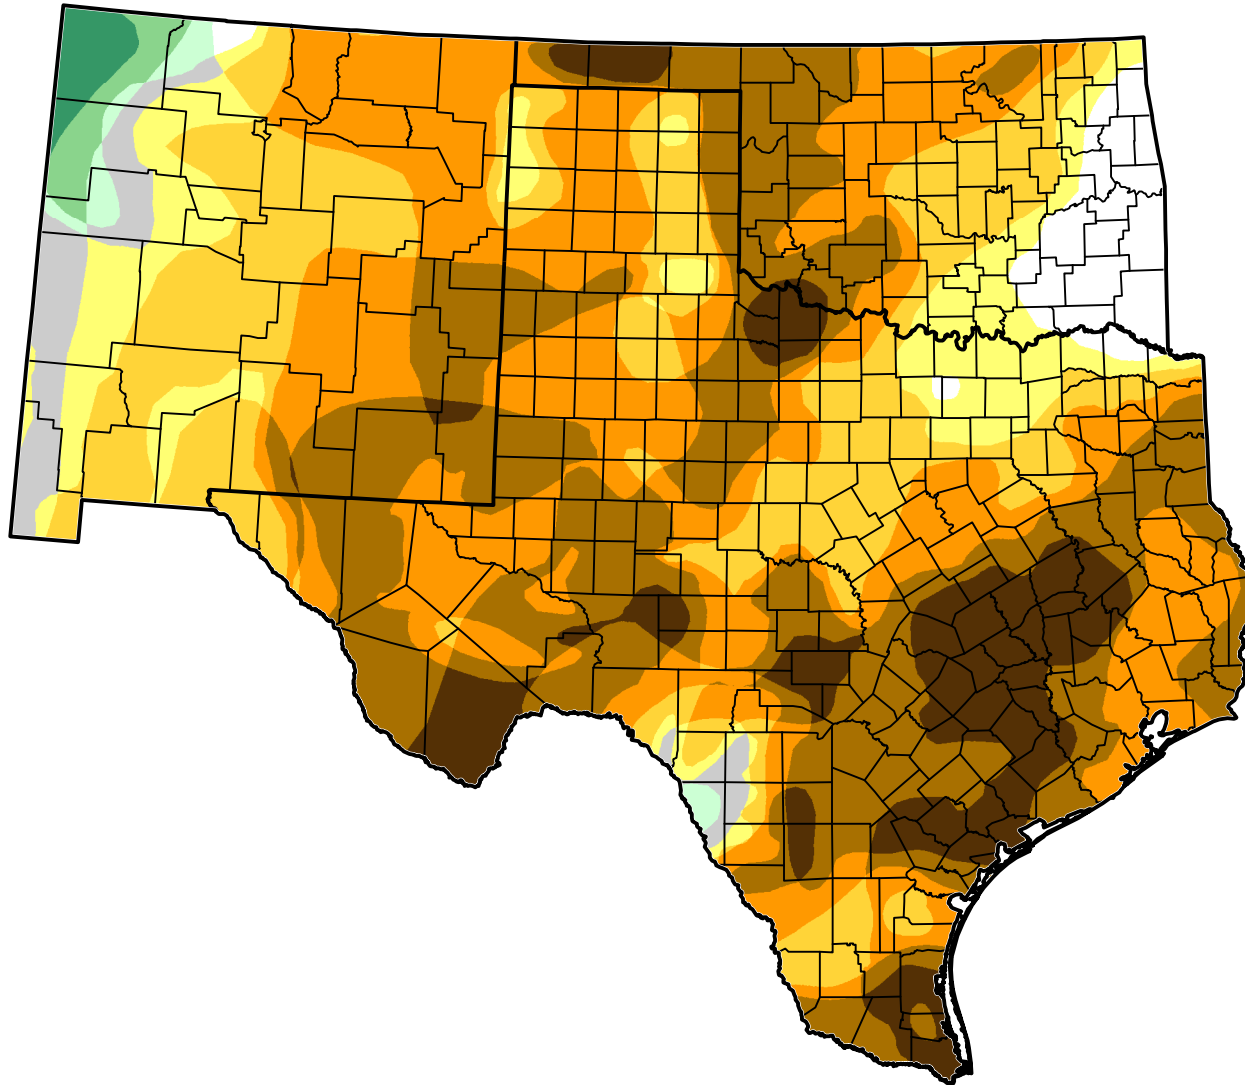

U.S. Drought Monitor Class Change - Southern Plains Area 2 Years

January 17, 2012
compared to
January 19, 2010

-  5 Class Degradation
-  4 Class Degradation
-  3 Class Degradation
-  2 Class Degradation
-  1 Class Degradation
-  No Change
-  1 Class Improvement
-  2 Class Improvement
-  3 Class Improvement
-  4 Class Improvement
-  5 Class Improvement