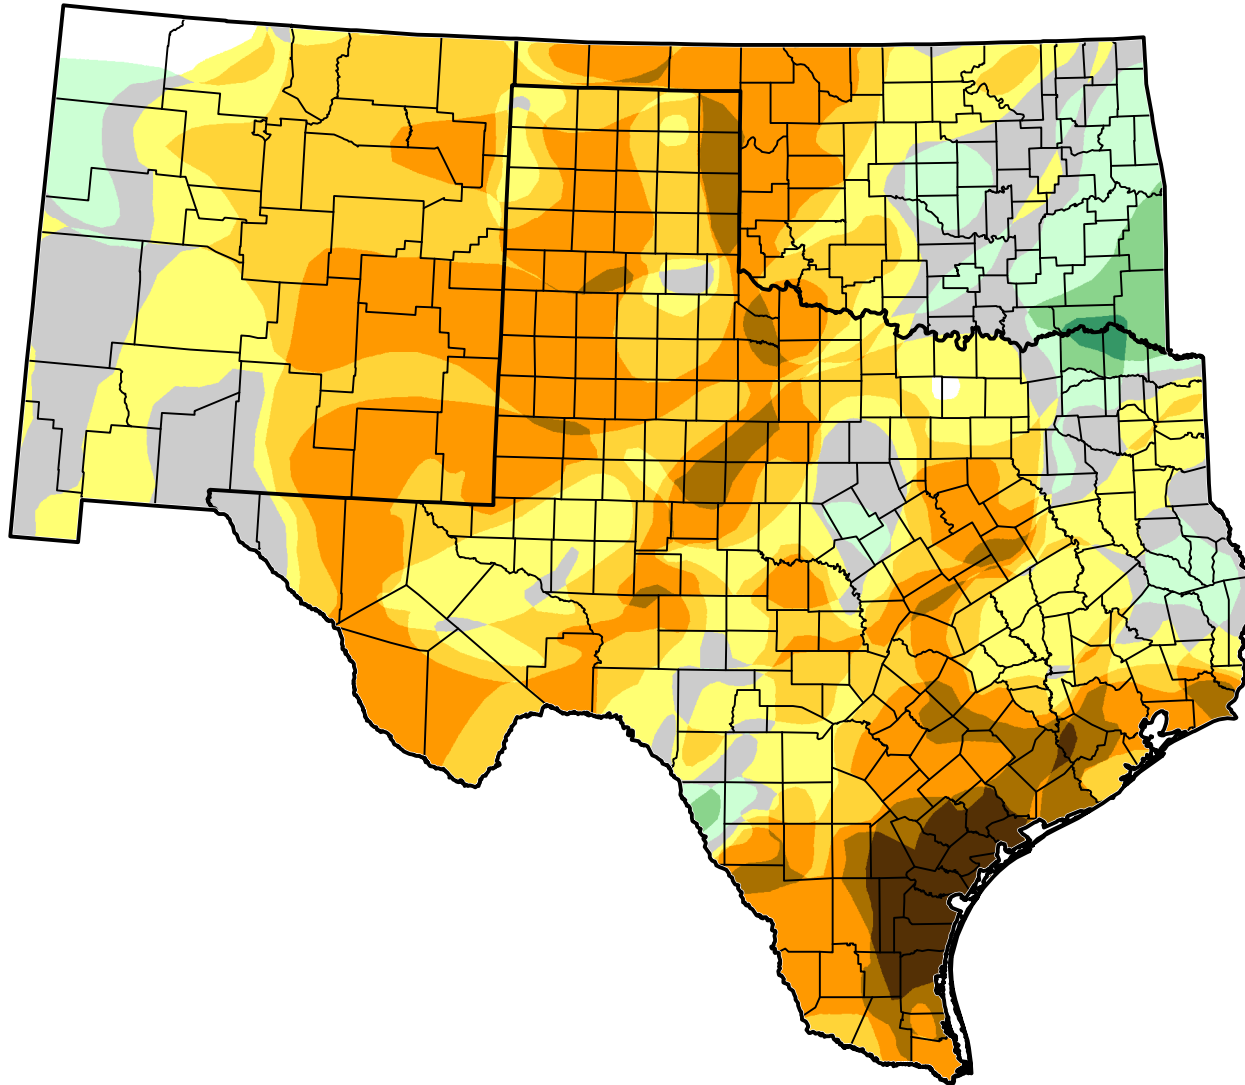

# U.S. Drought Monitor Class Change - Southern Plains Area

## 1 Year

January 17, 2012  
compared to  
January 18, 2011

-  5 Class Degradation
-  4 Class Degradation
-  3 Class Degradation
-  2 Class Degradation
-  1 Class Degradation
-  No Change
-  1 Class Improvement
-  2 Class Improvement
-  3 Class Improvement
-  4 Class Improvement
-  5 Class Improvement