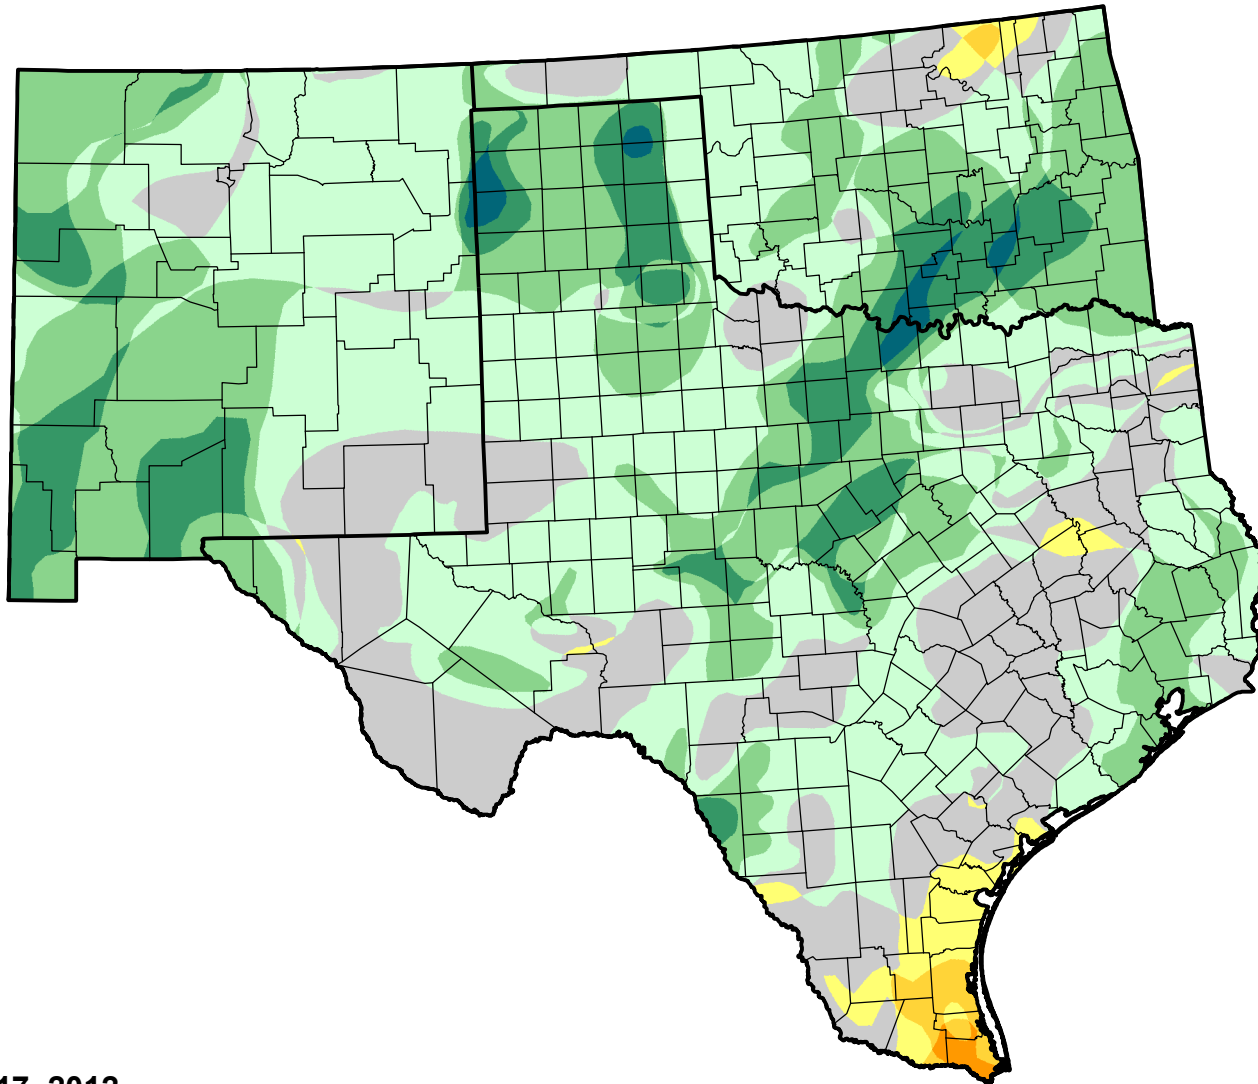

U.S. Drought Monitor Class Change - Southern Plains RDEWS

26 Week

January 17, 2012
compared to
July 21, 2011

droughtmonitor.unl.edu

- 5 Class Degradation
- 4 Class Degradation
- 3 Class Degradation
- 2 Class Degradation
- 1 Class Degradation
- No Change
- 1 Class Improvement
- 2 Class Improvement
- 3 Class Improvement
- 4 Class Improvement
- 5 Class Improvement