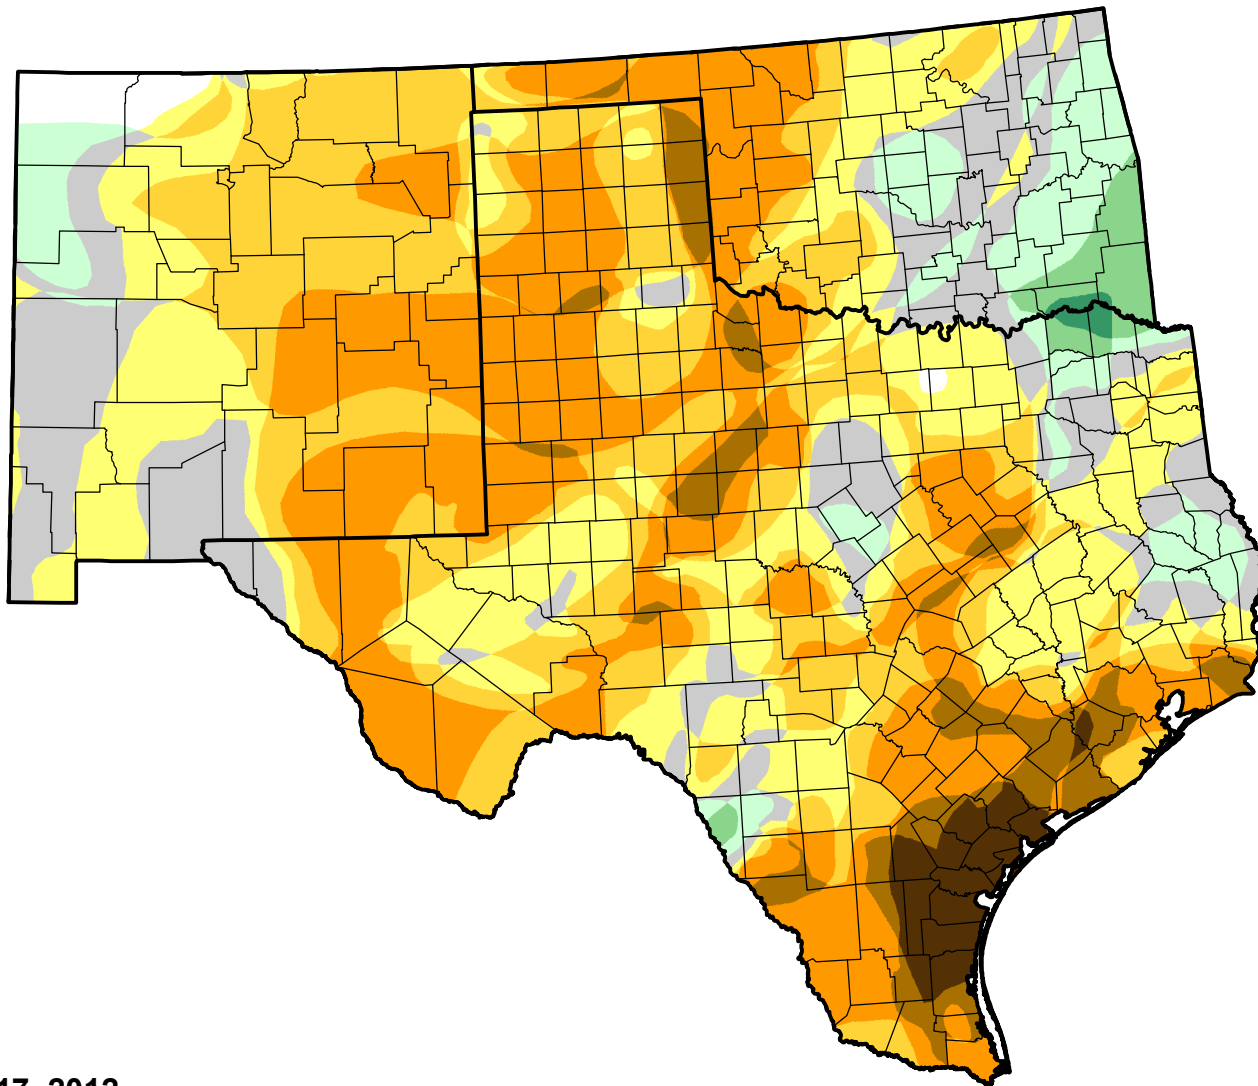

U.S. Drought Monitor Class Change - Southern Plains RDEWS

52 Week

January 17, 2012
compared to
January 20, 2011

droughtmonitor.unl.edu

-  5 Class Degradation
-  4 Class Degradation
-  3 Class Degradation
-  2 Class Degradation
-  1 Class Degradation
-  No Change
-  1 Class Improvement
-  2 Class Improvement
-  3 Class Improvement
-  4 Class Improvement
-  5 Class Improvement