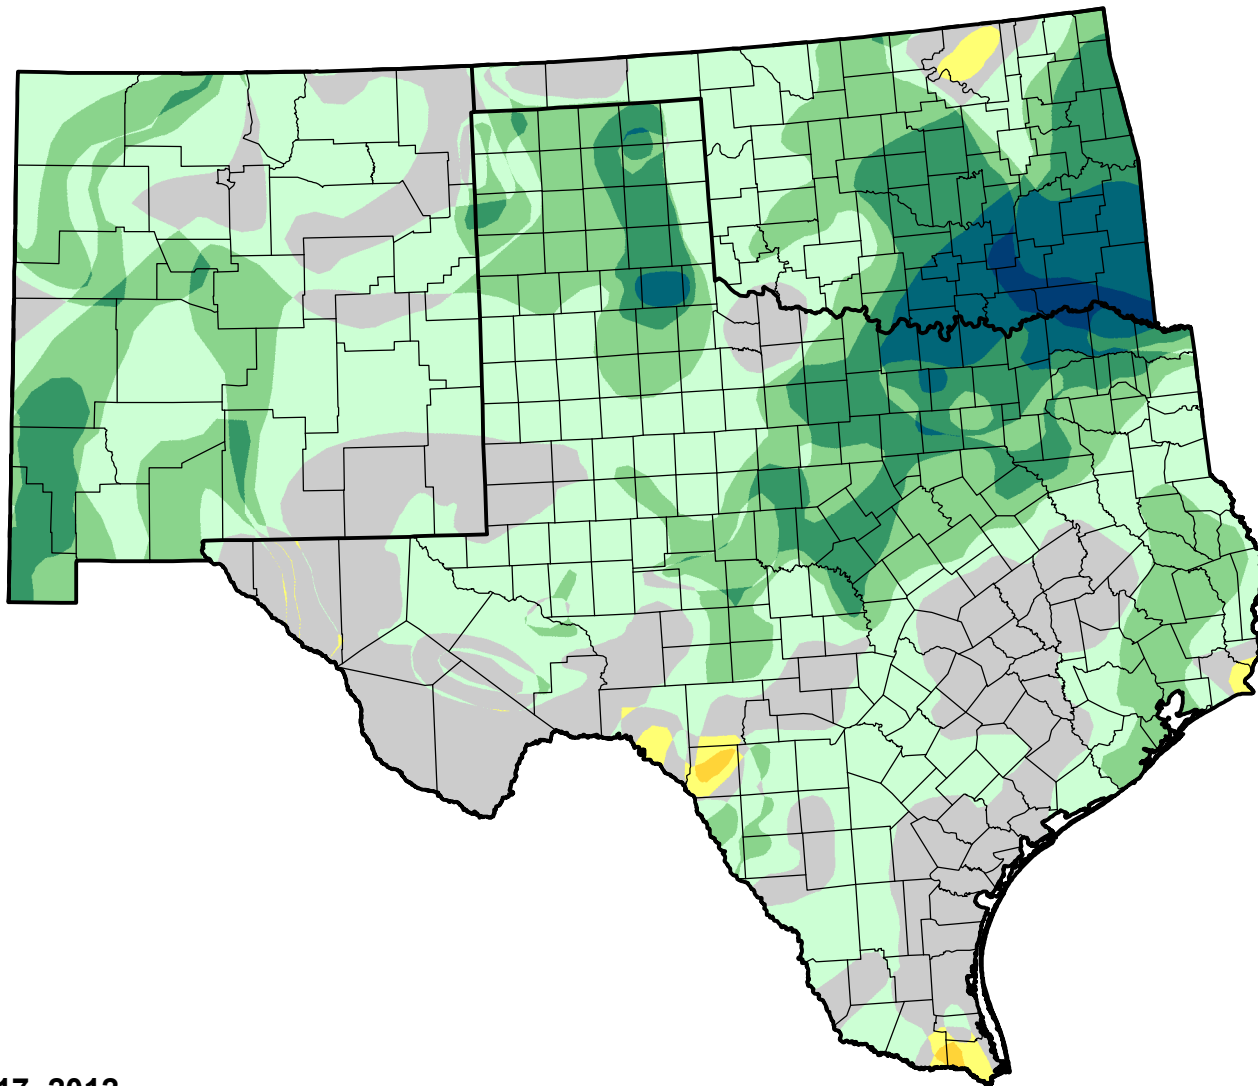

U.S. Drought Monitor Class Change - Southern Plains RDEWS

Start of Water Year

January 17, 2012
compared to
September 29, 2011

droughtmonitor.unl.edu

-  5 Class Degradation
-  4 Class Degradation
-  3 Class Degradation
-  2 Class Degradation
-  1 Class Degradation
-  No Change
-  1 Class Improvement
-  2 Class Improvement
-  3 Class Improvement
-  4 Class Improvement
-  5 Class Improvement