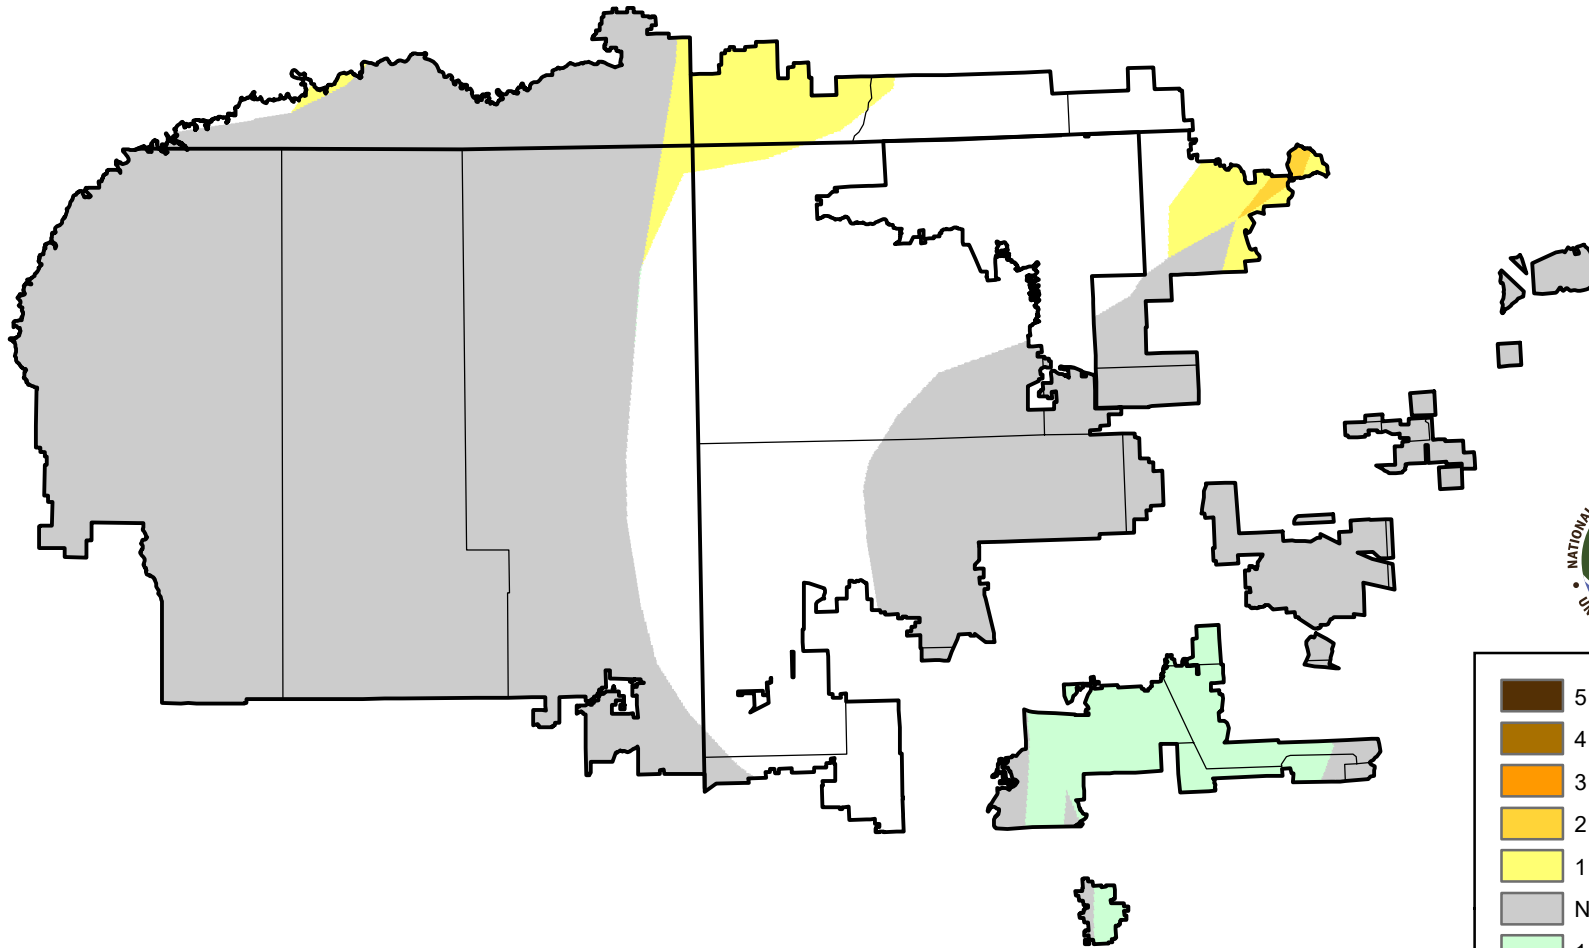

U.S. Drought Monitor Class Change - 4 Corners

Start of Calendar Year

January 24, 2012
compared to
January 5, 2012

droughtmonitor.unl.edu

-  5 Class Degradation
-  4 Class Degradation
-  3 Class Degradation
-  2 Class Degradation
-  1 Class Degradation
-  No Change
-  1 Class Improvement
-  2 Class Improvement
-  3 Class Improvement
-  4 Class Improvement
-  5 Class Improvement