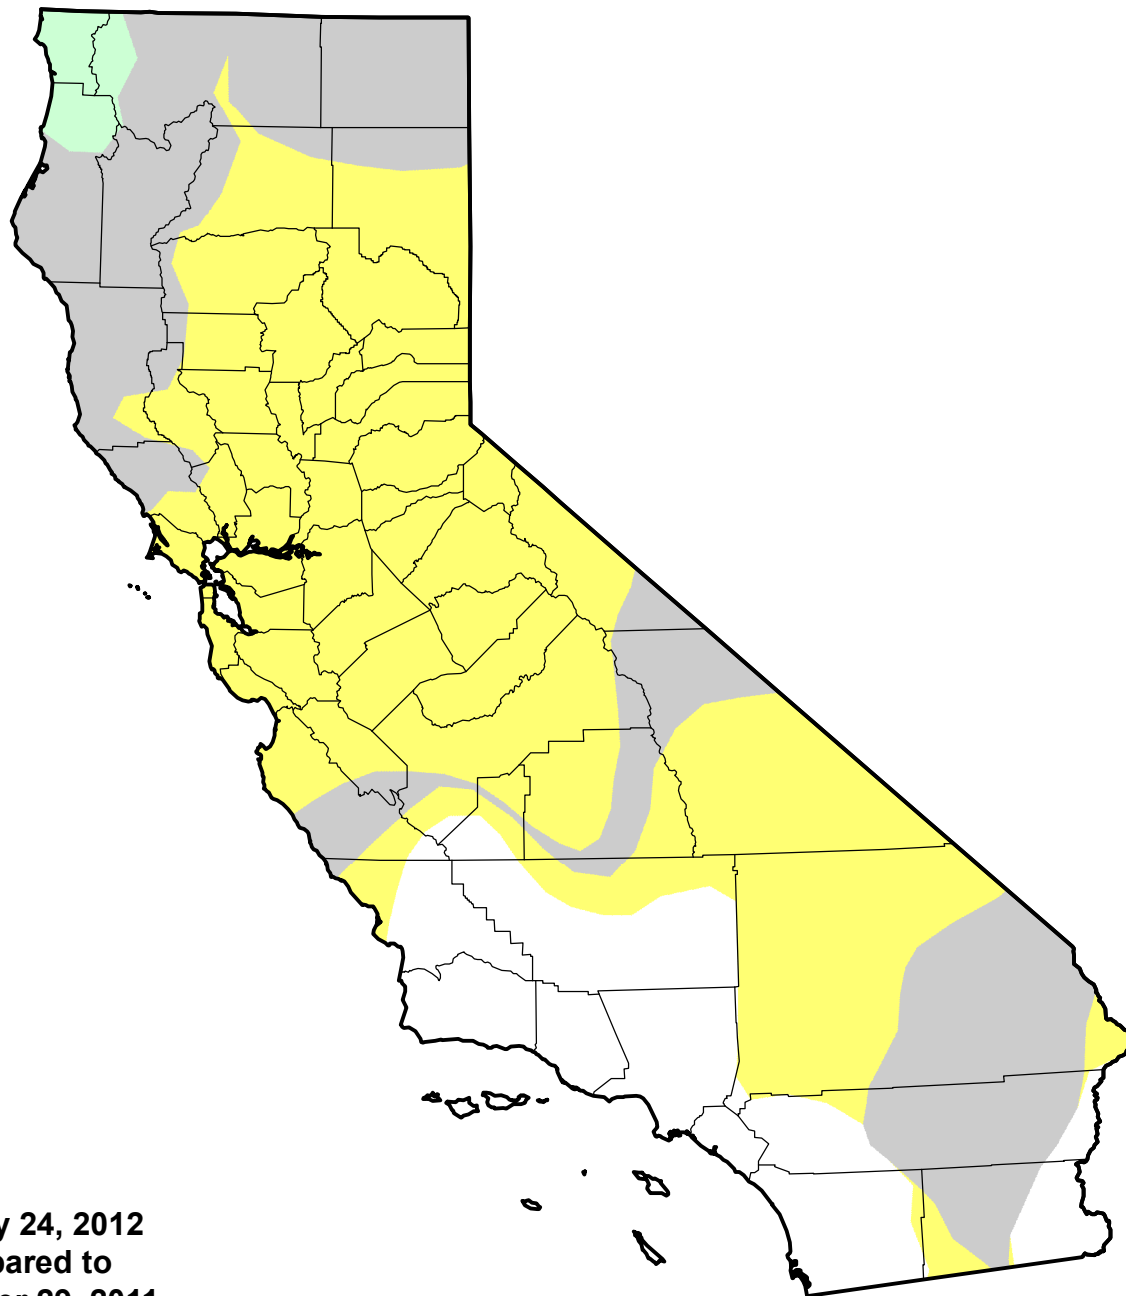

# U.S. Drought Monitor Class Change - California

## 4 Week

January 24, 2012  
compared to  
December 29, 2011

[droughtmonitor.unl.edu](http://droughtmonitor.unl.edu)

-  5 Class Degradation
-  4 Class Degradation
-  3 Class Degradation
-  2 Class Degradation
-  1 Class Degradation
-  No Change
-  1 Class Improvement
-  2 Class Improvement
-  3 Class Improvement
-  4 Class Improvement
-  5 Class Improvement