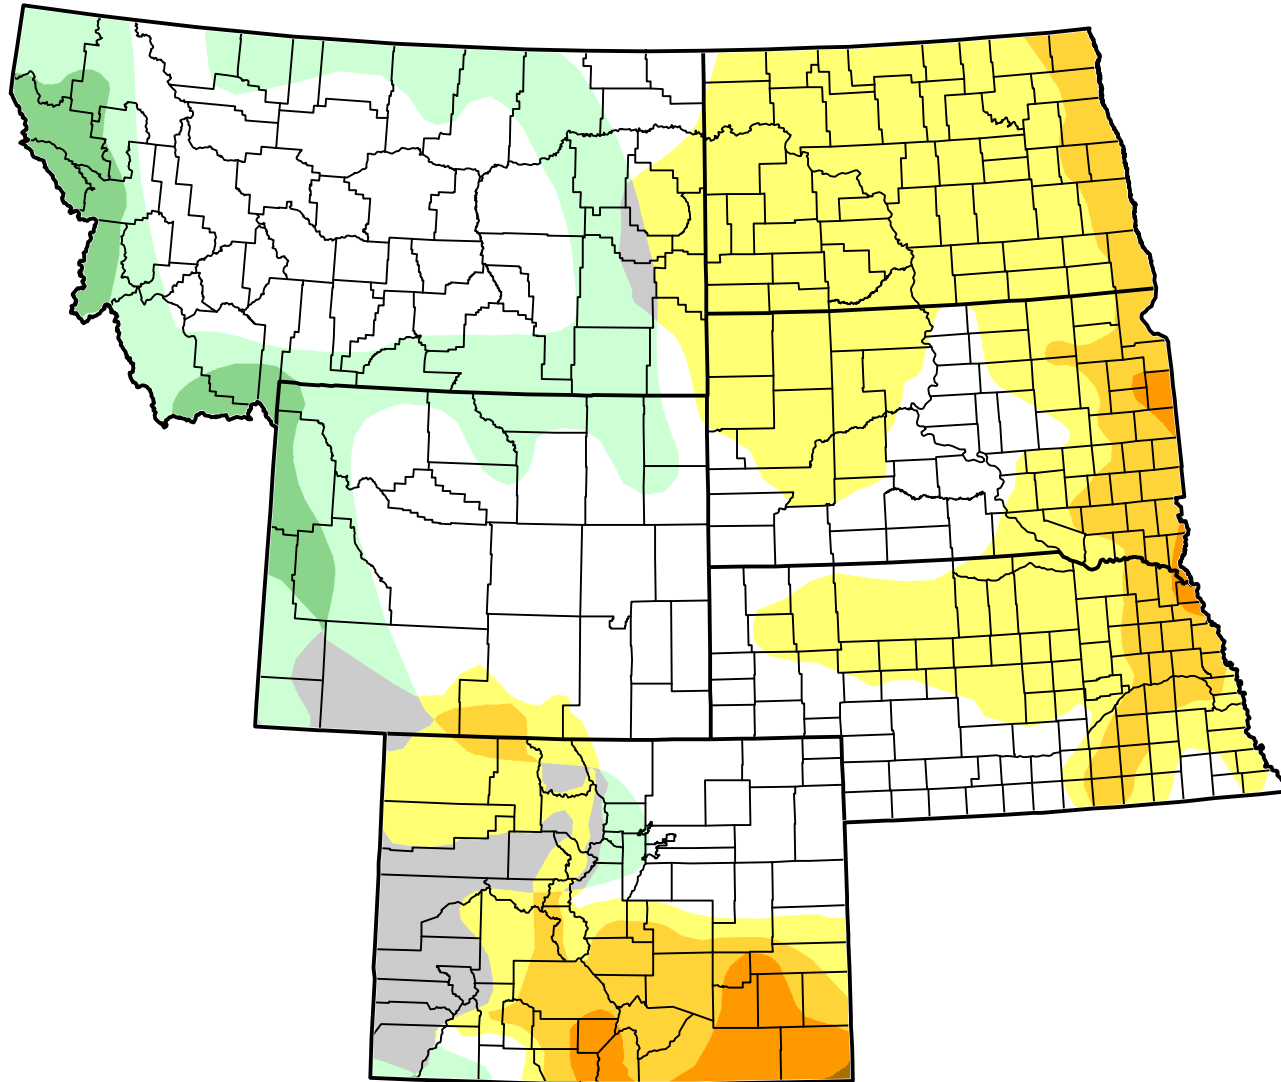

U.S. Drought Monitor Class Change - USDA Northern Plains Climate Hub 2 Years

-  5 Class Degradation
-  4 Class Degradation
-  3 Class Degradation
-  2 Class Degradation
-  1 Class Degradation
-  No Change
-  1 Class Improvement
-  2 Class Improvement
-  3 Class Improvement
-  4 Class Improvement
-  5 Class Improvement

January 24, 2012
compared to
January 26, 2010