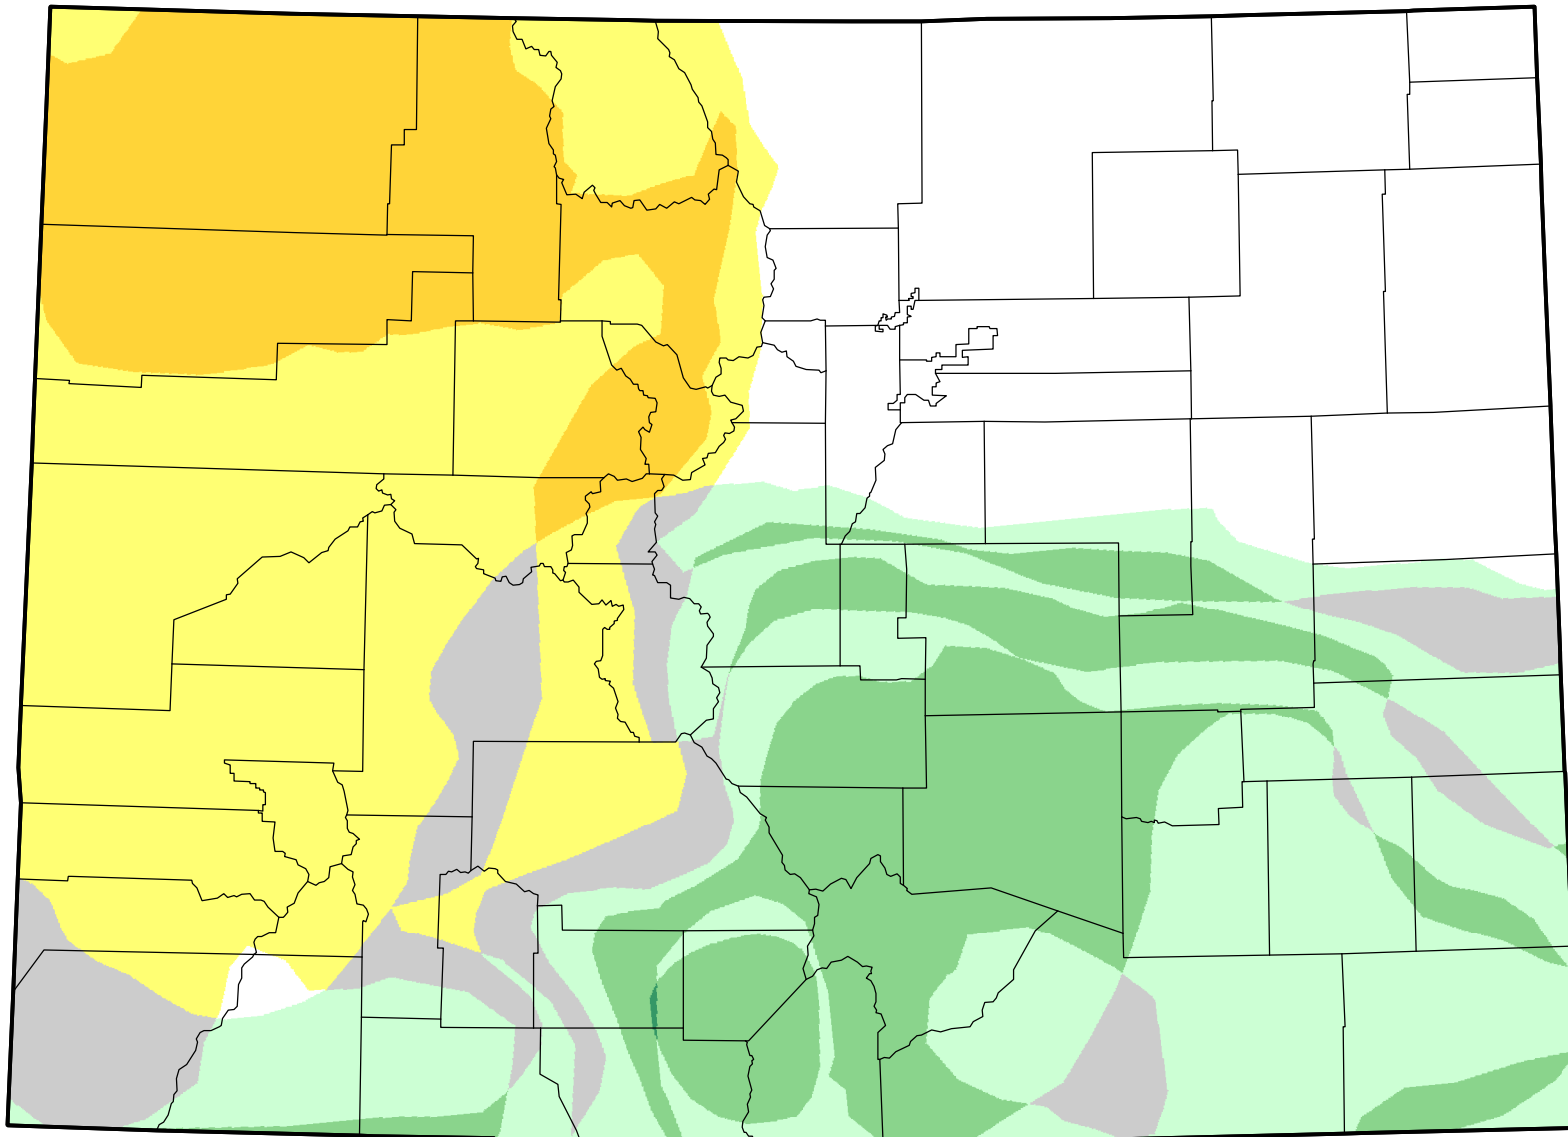

U.S. Drought Monitor Class Change - Colorado

26 Week

January 24, 2012
compared to
July 28, 2011

droughtmonitor.unl.edu

- 5 Class Degradation
- 4 Class Degradation
- 3 Class Degradation
- 2 Class Degradation
- 1 Class Degradation
- No Change
- 1 Class Improvement
- 2 Class Improvement
- 3 Class Improvement
- 4 Class Improvement
- 5 Class Improvement