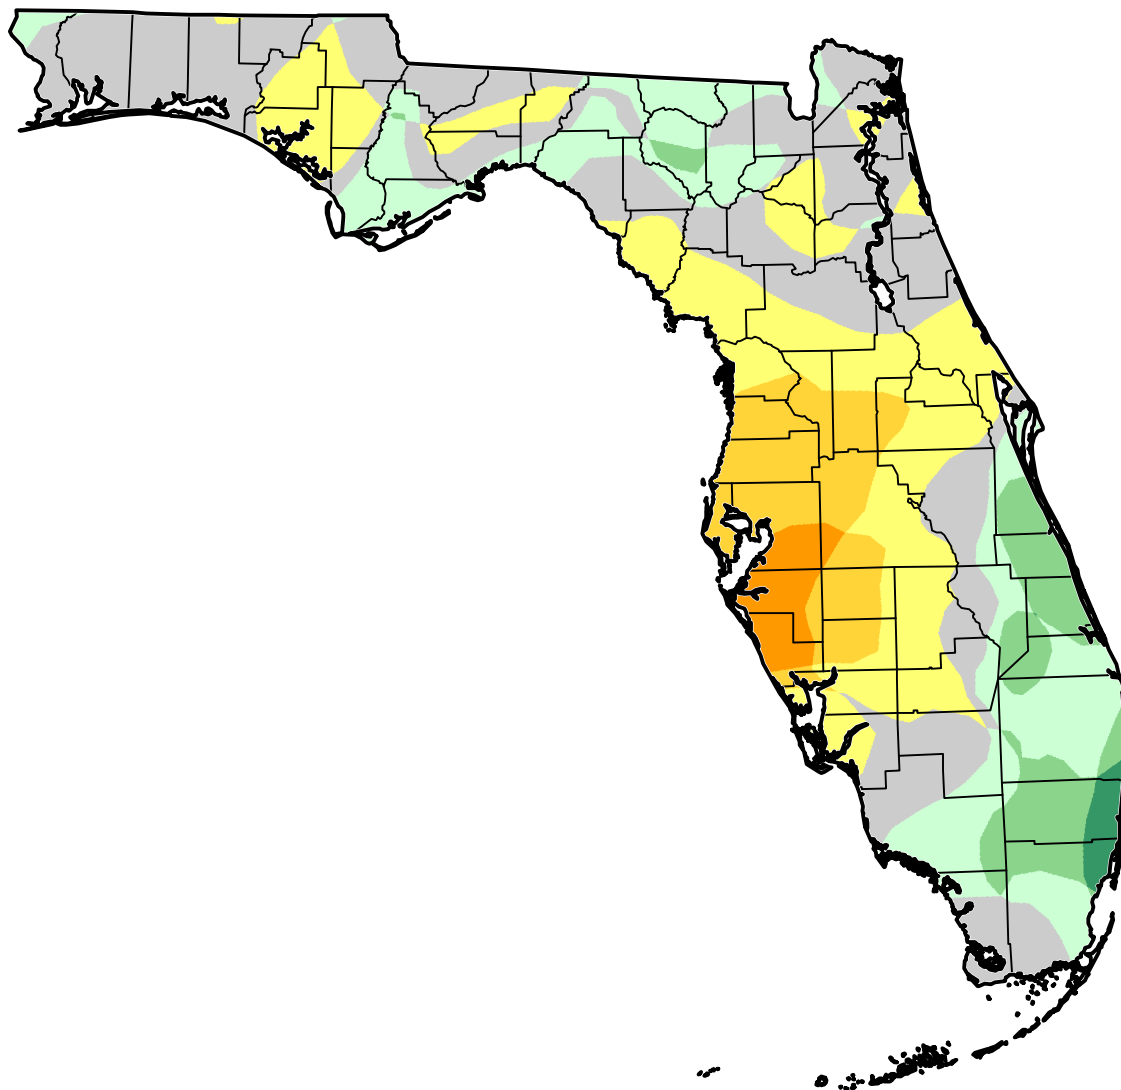

U.S. Drought Monitor Class Change - Florida 6 Months

-  5 Class Degradation
-  4 Class Degradation
-  3 Class Degradation
-  2 Class Degradation
-  1 Class Degradation
-  No Change
-  1 Class Improvement
-  2 Class Improvement
-  3 Class Improvement
-  4 Class Improvement
-  5 Class Improvement

January 24, 2012
compared to
August 9, 2011