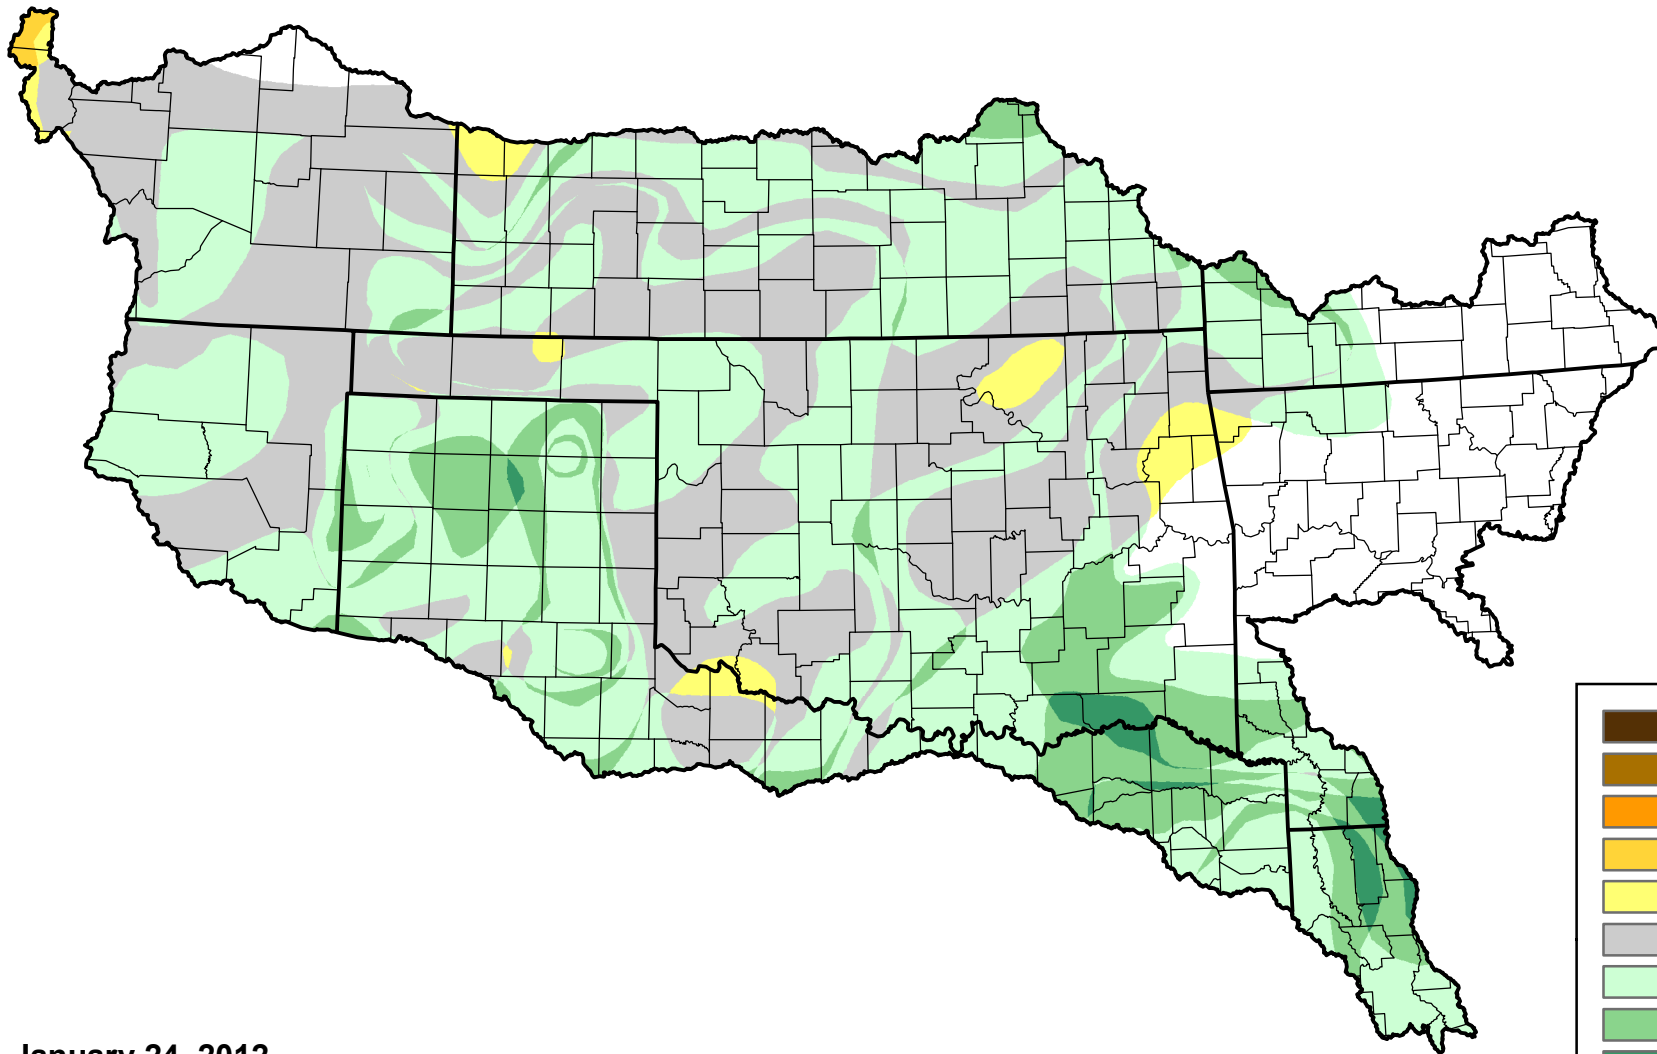

U.S. Drought Monitor Class Change - Arkansas-White-Red Watershed 8 Week

January 24, 2012
compared to
December 1, 2011

droughtmonitor.unl.edu

- | | |
|---|---------------------|
|  | 5 Class Degradation |
|  | 4 Class Degradation |
|  | 3 Class Degradation |
|  | 2 Class Degradation |
|  | 1 Class Degradation |
|  | No Change |
|  | 1 Class Improvement |
|  | 2 Class Improvement |
|  | 3 Class Improvement |
|  | 4 Class Improvement |
|  | 5 Class Improvement |