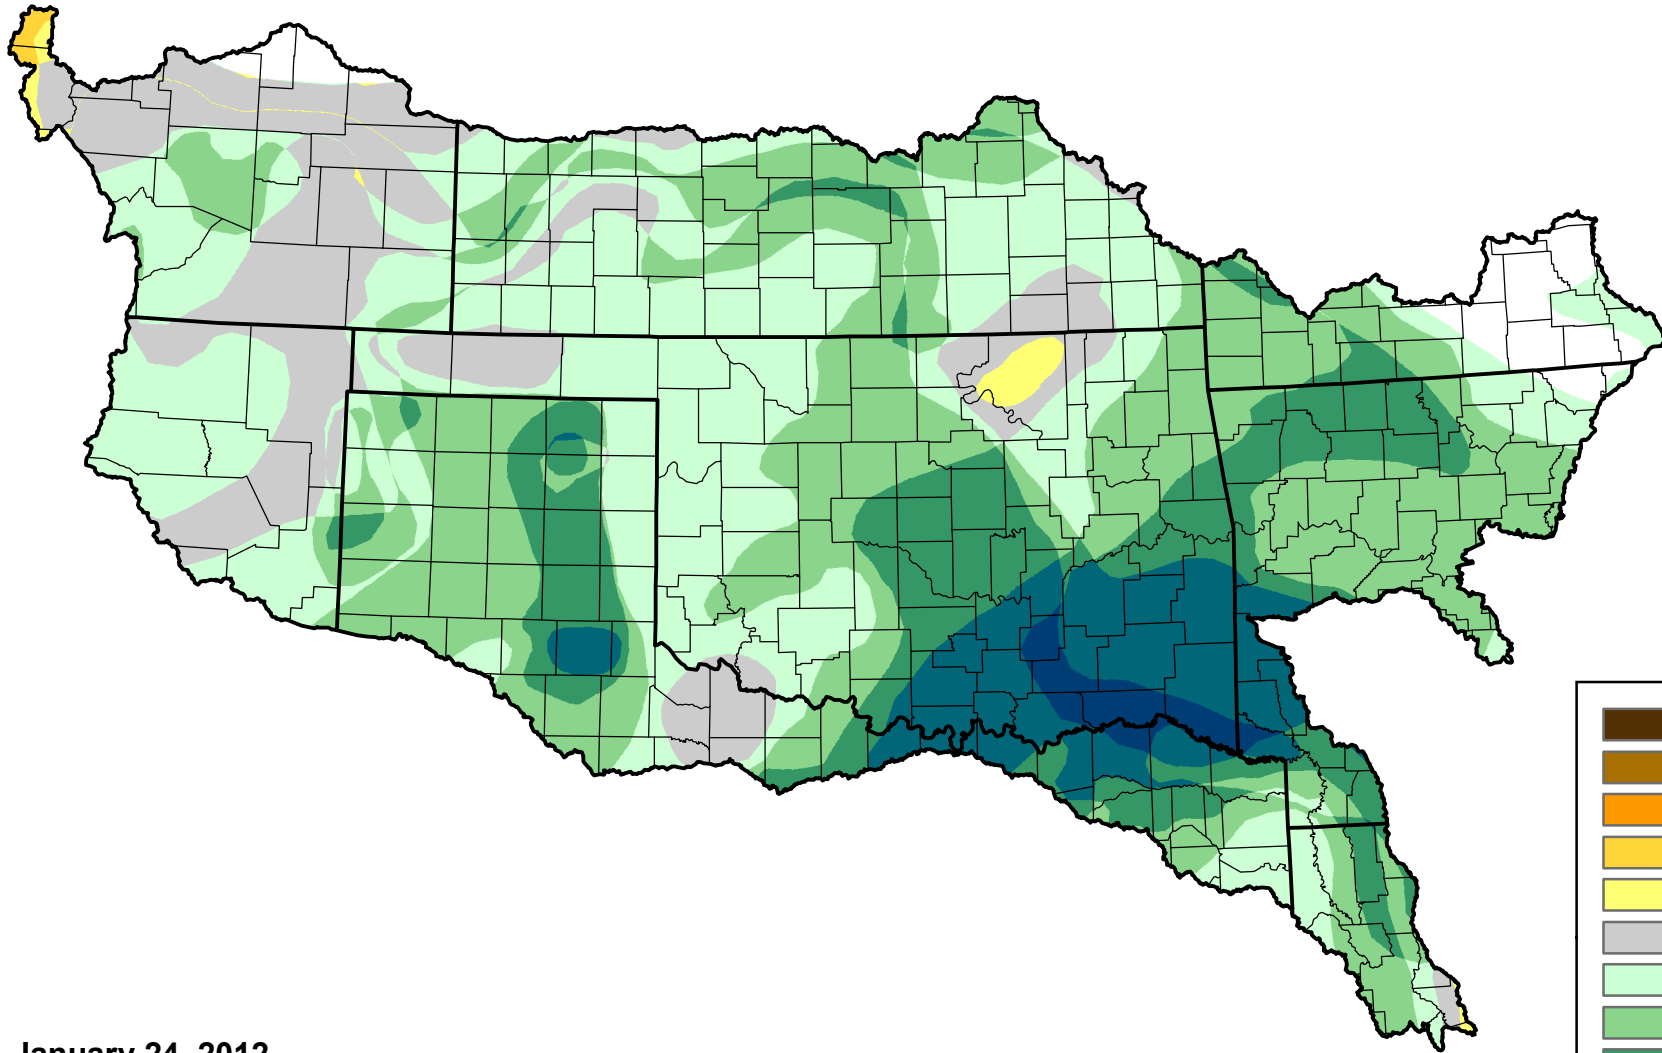

U.S. Drought Monitor Class Change - Arkansas-White-Red Watershed Start of Water Year

January 24, 2012
compared to
September 29, 2011

droughtmonitor.unl.edu

-  5 Class Degradation
-  4 Class Degradation
-  3 Class Degradation
-  2 Class Degradation
-  1 Class Degradation
-  No Change
-  1 Class Improvement
-  2 Class Improvement
-  3 Class Improvement
-  4 Class Improvement
-  5 Class Improvement