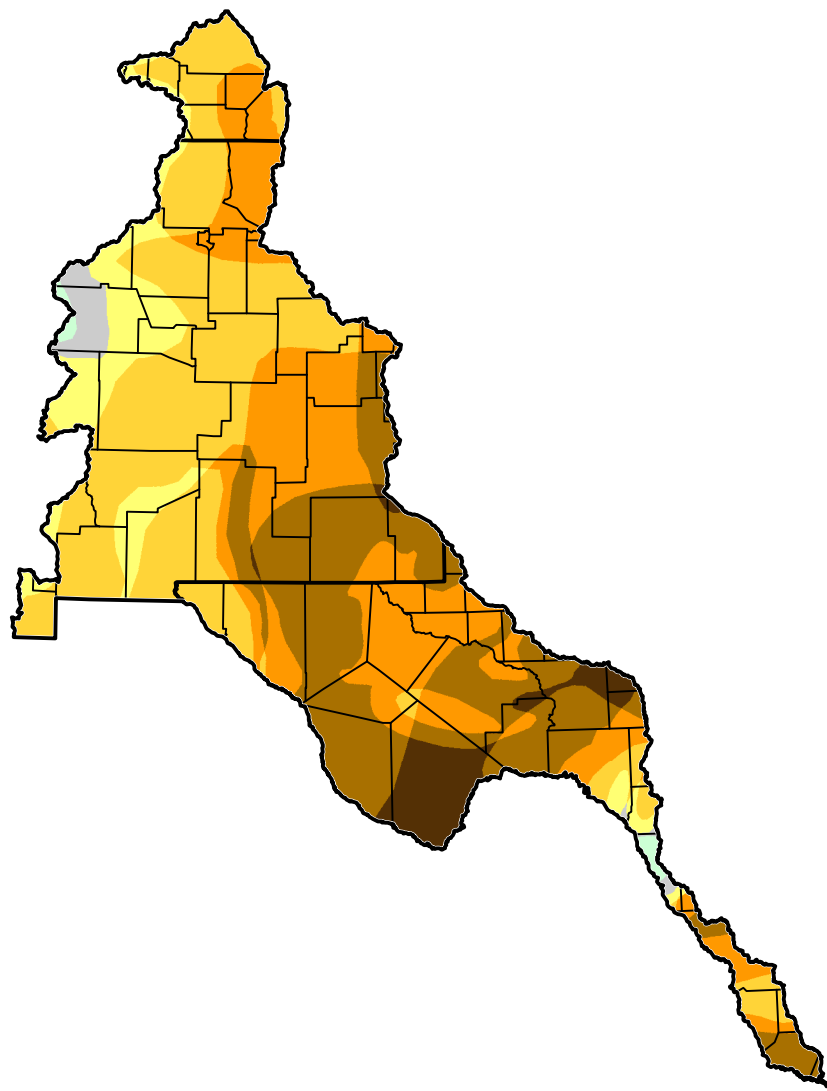

U.S. Drought Monitor Class Change - Rio Grande Watershed 2 Years

January 24, 2012
compared to
January 26, 2010