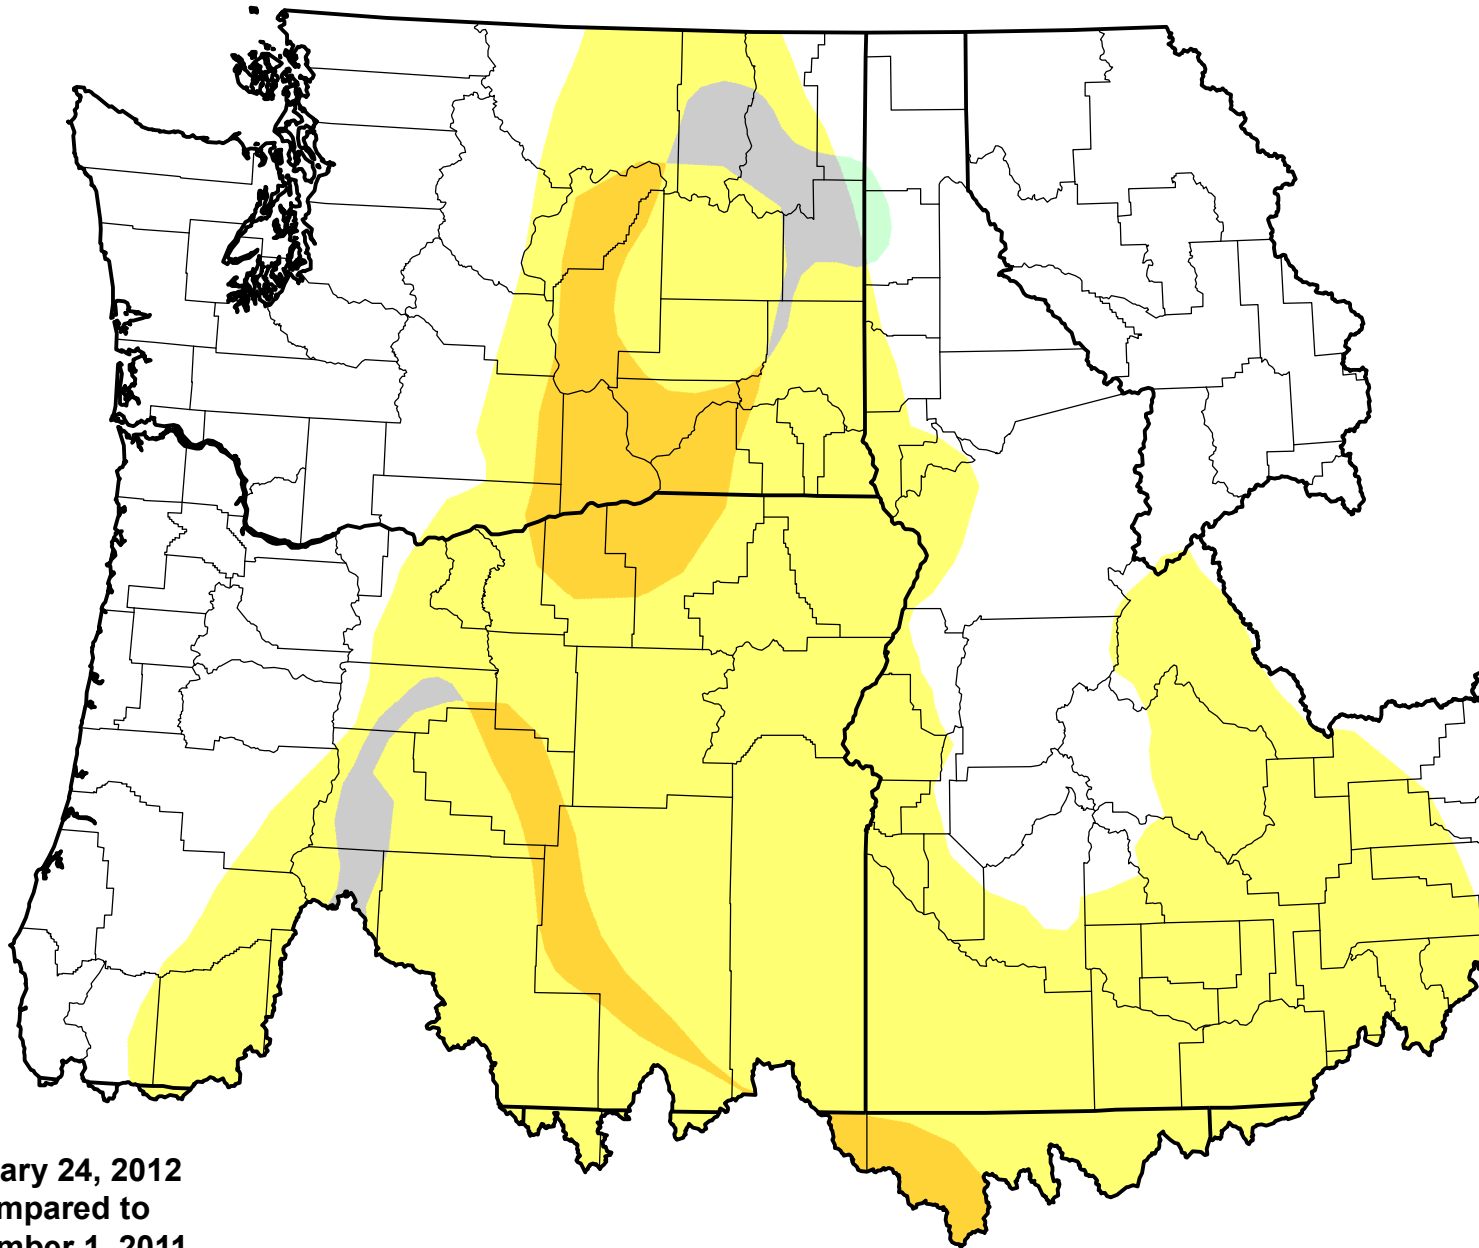

U.S. Drought Monitor Class Change - Pacific Northwest Watershed

8 Week

January 24, 2012
compared to
December 1, 2011

droughtmonitor.unl.edu

-  5 Class Degradation
-  4 Class Degradation
-  3 Class Degradation
-  2 Class Degradation
-  1 Class Degradation
-  No Change
-  1 Class Improvement
-  2 Class Improvement
-  3 Class Improvement
-  4 Class Improvement
-  5 Class Improvement