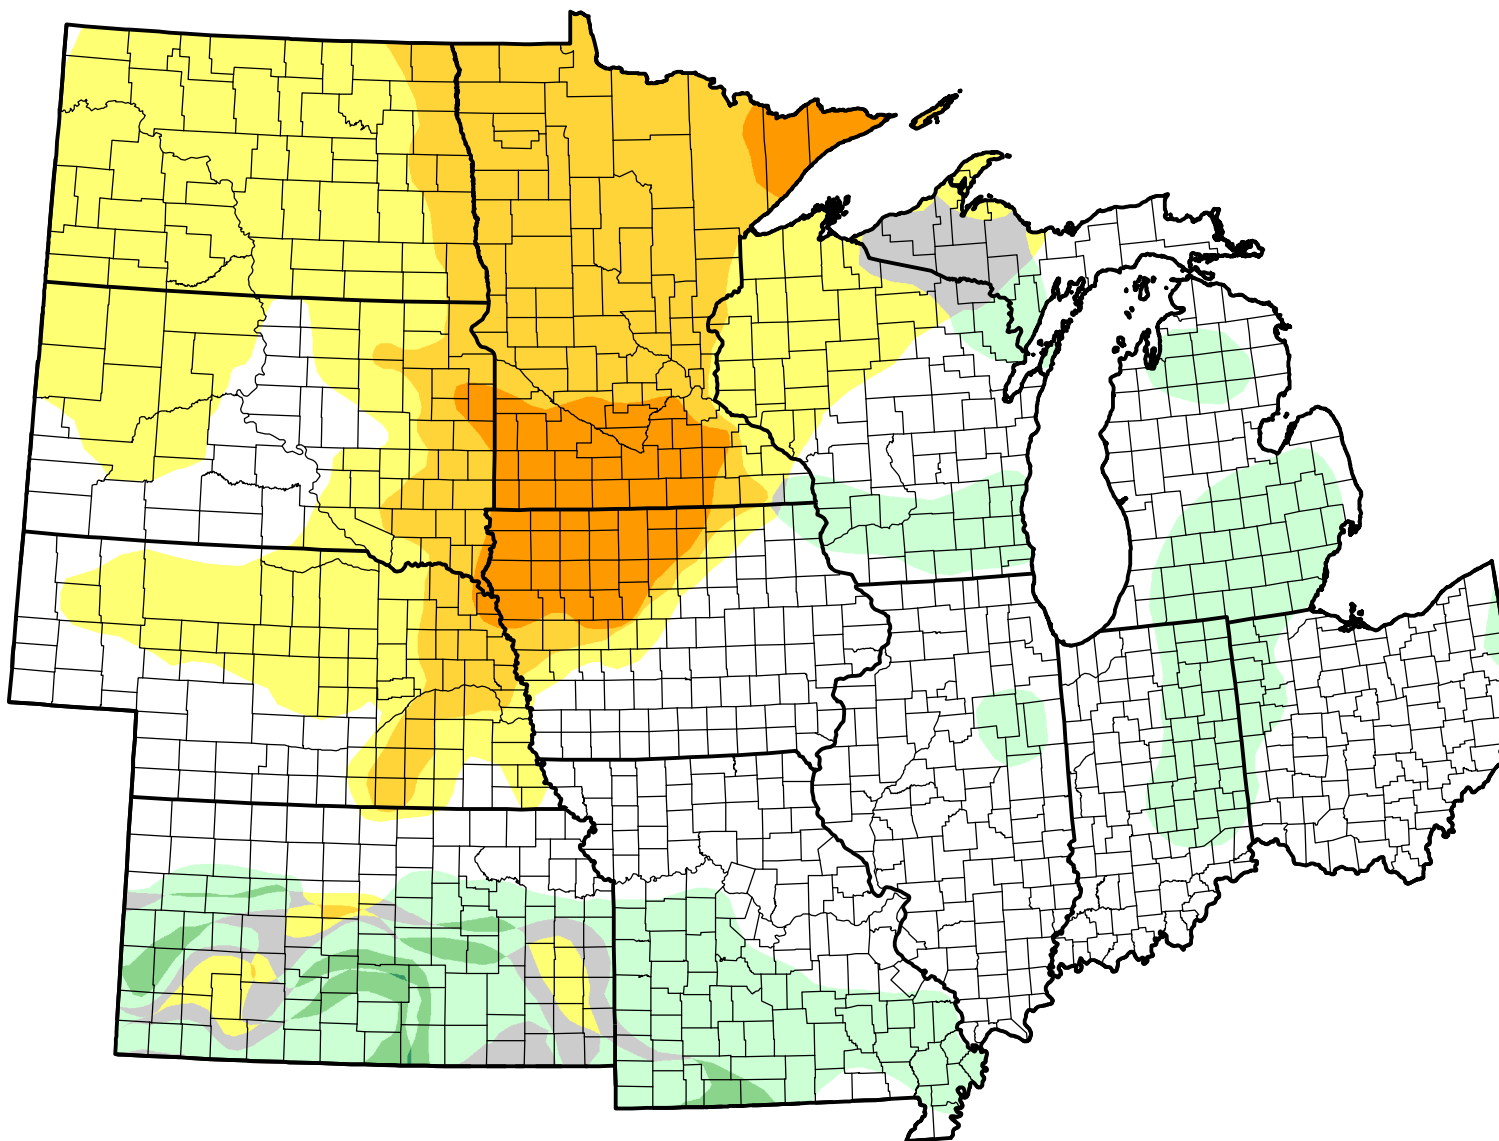

U.S. Drought Monitor Class Change - U2U North Central States 26 Week

January 24, 2012
compared to
July 28, 2011

droughtmonitor.unl.edu

-  5 Class Degradation
-  4 Class Degradation
-  3 Class Degradation
-  2 Class Degradation
-  1 Class Degradation
-  No Change
-  1 Class Improvement
-  2 Class Improvement
-  3 Class Improvement
-  4 Class Improvement
-  5 Class Improvement