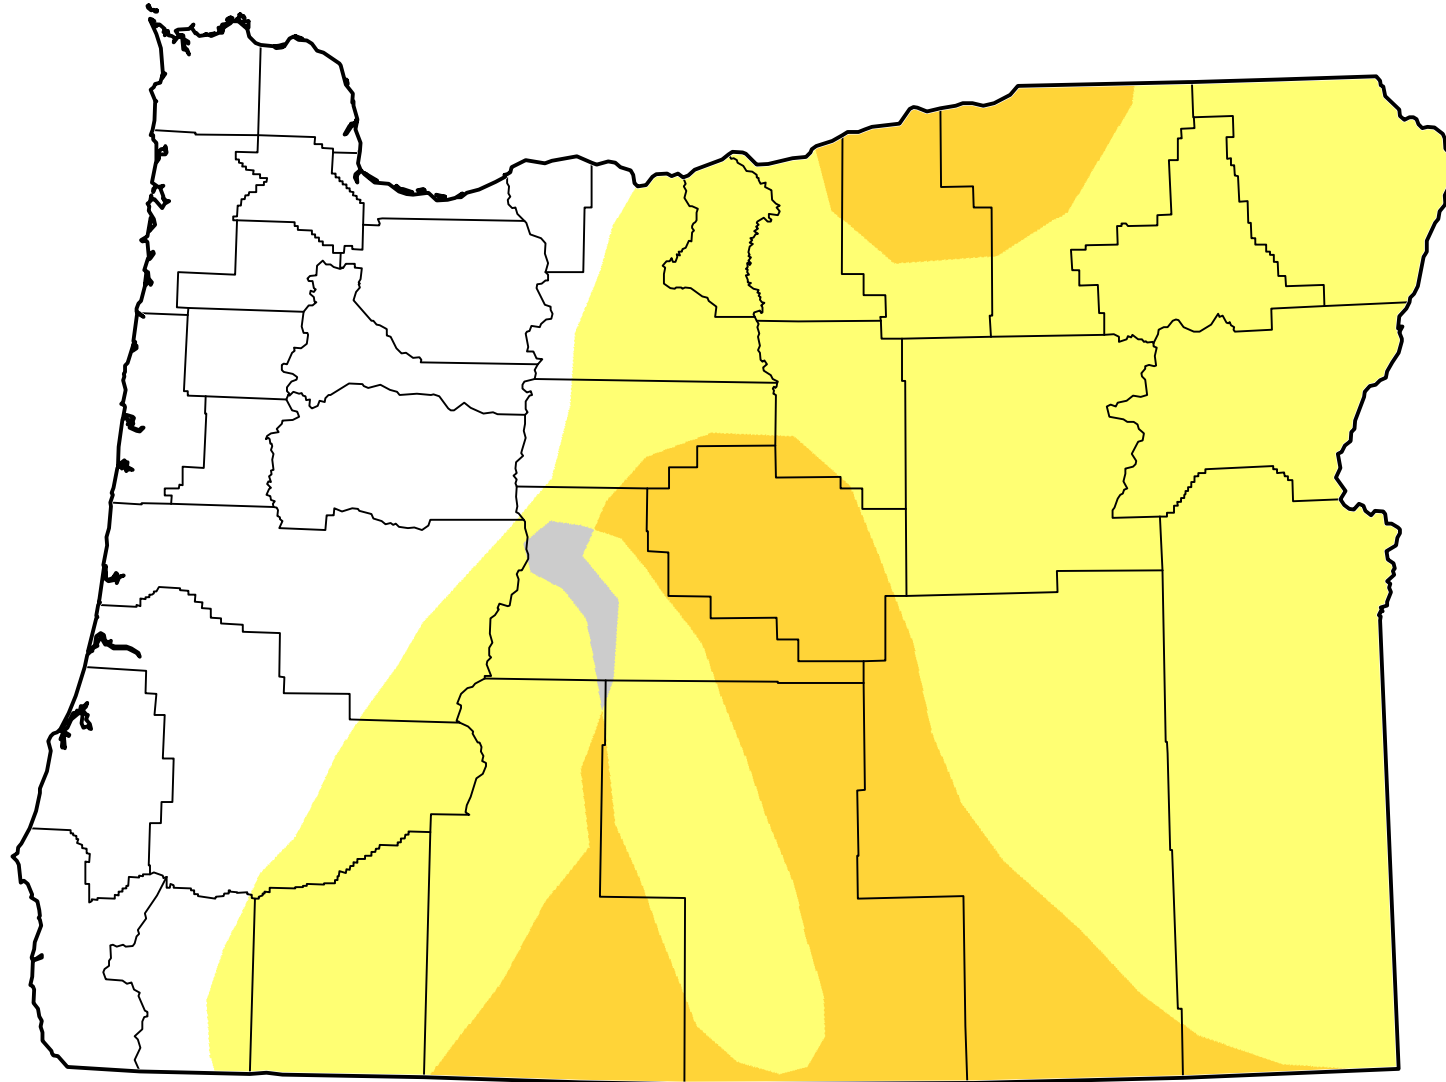

U.S. Drought Monitor Class Change - Oregon 3 Months

January 24, 2012
compared to
November 1, 2011