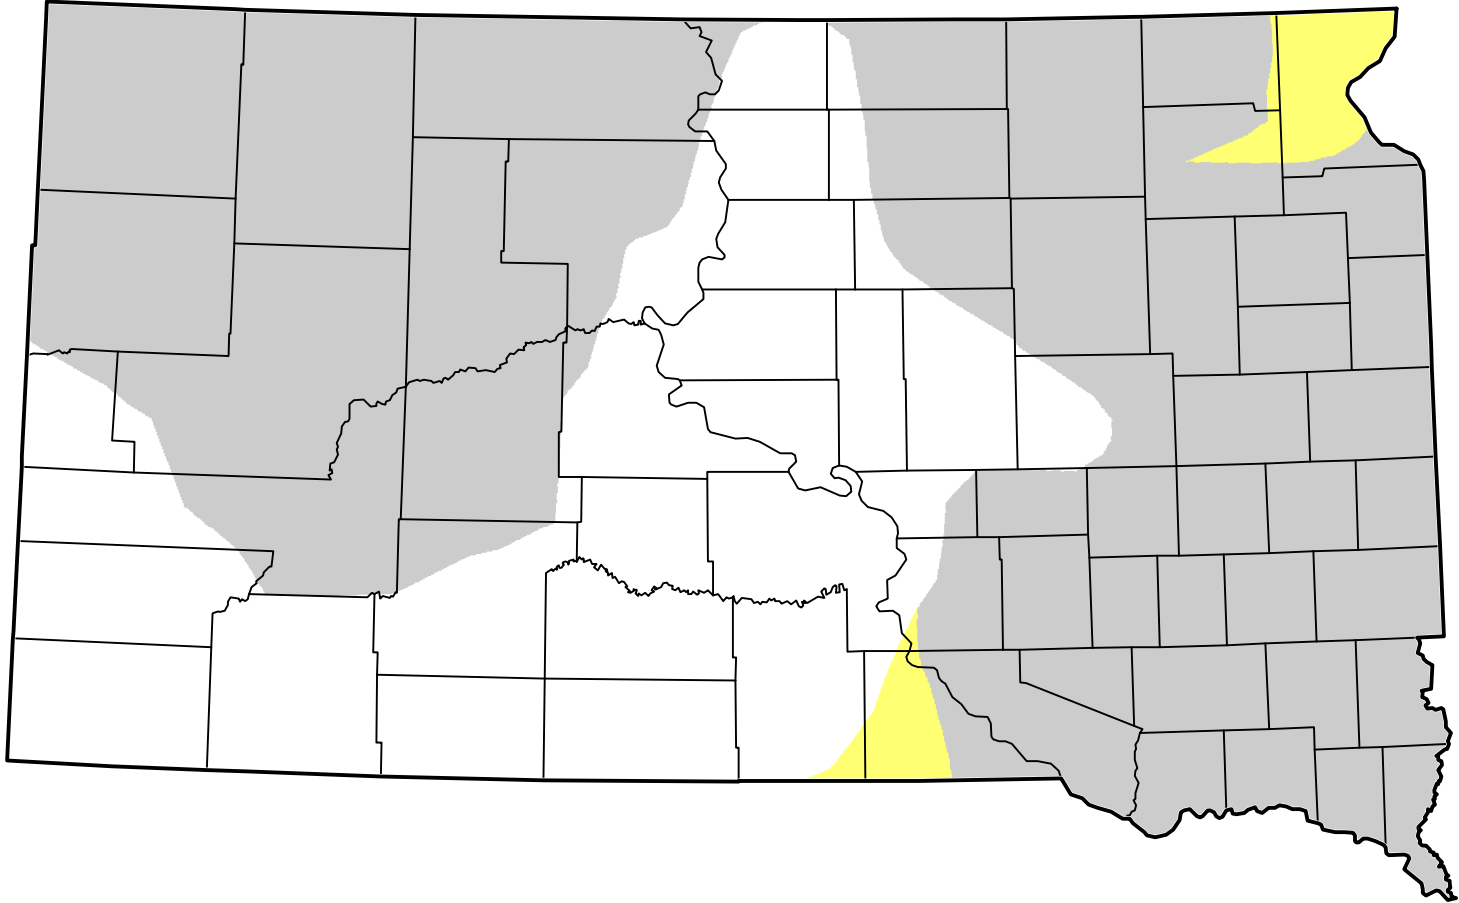

U.S. Drought Monitor Class Change - South Dakota 1 Week

-  5 Class Degradation
-  4 Class Degradation
-  3 Class Degradation
-  2 Class Degradation
-  1 Class Degradation
-  No Change
-  1 Class Improvement
-  2 Class Improvement
-  3 Class Improvement
-  4 Class Improvement
-  5 Class Improvement