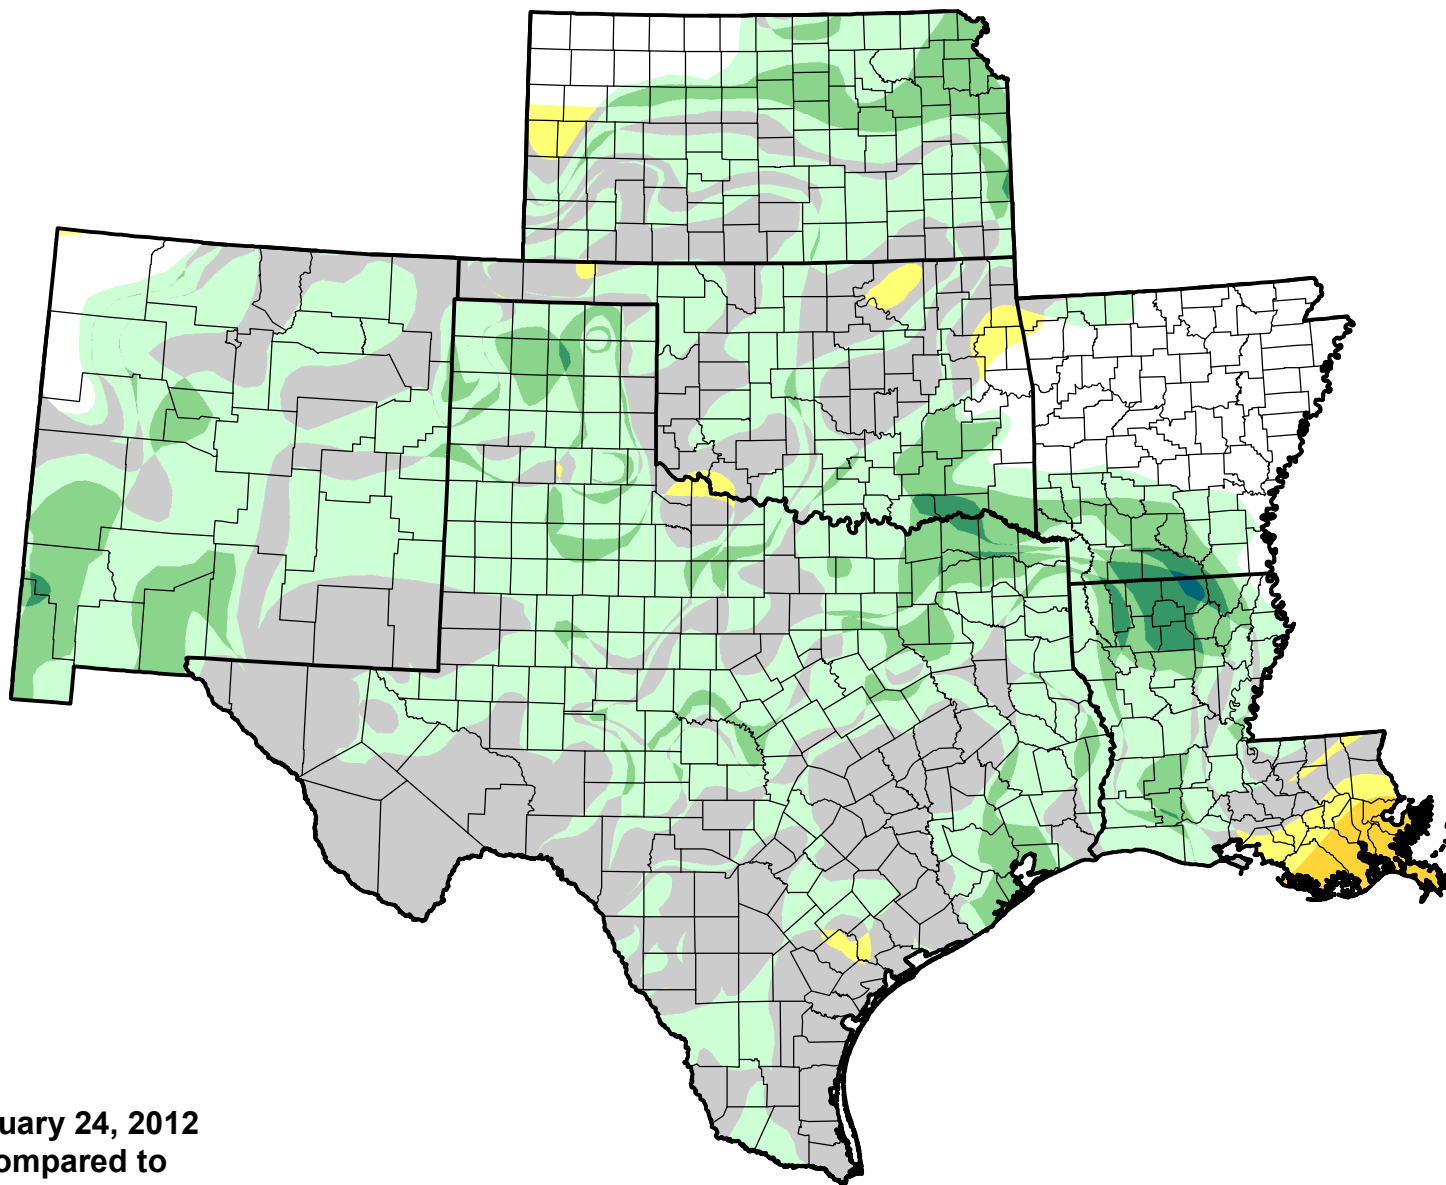

# U.S. Drought Monitor Class Change - SCIPP

## 8 Week

January 24, 2012  
compared to  
December 1, 2011

[droughtmonitor.unl.edu](http://droughtmonitor.unl.edu)

-  5 Class Degradation
-  4 Class Degradation
-  3 Class Degradation
-  2 Class Degradation
-  1 Class Degradation
-  No Change
-  1 Class Improvement
-  2 Class Improvement
-  3 Class Improvement
-  4 Class Improvement
-  5 Class Improvement