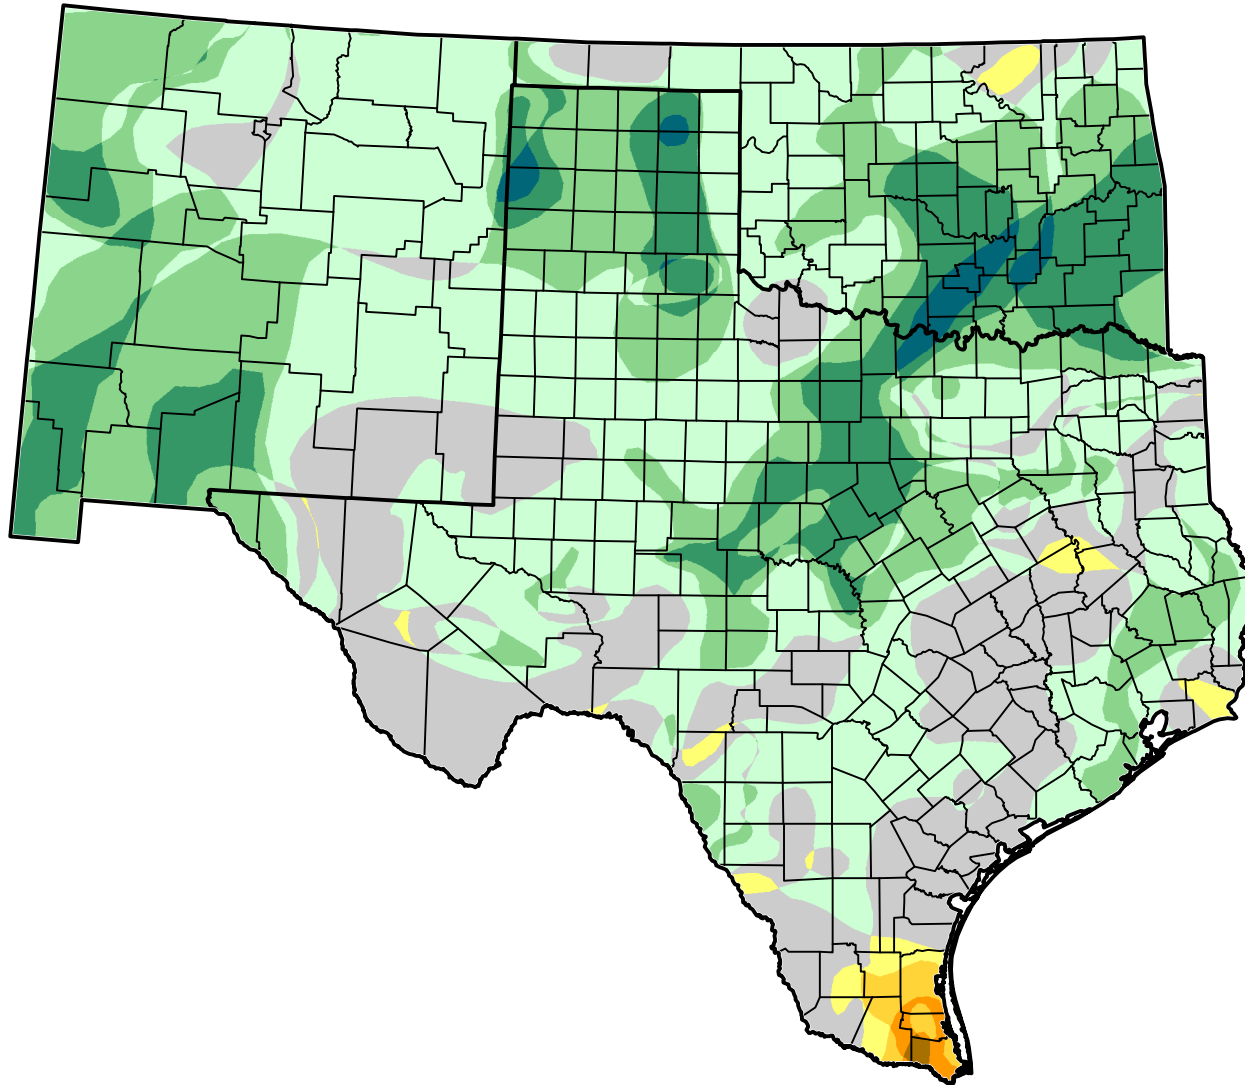

U.S. Drought Monitor Class Change - Southern Plains Area

26 Week

January 24, 2012
compared to
July 26, 2011