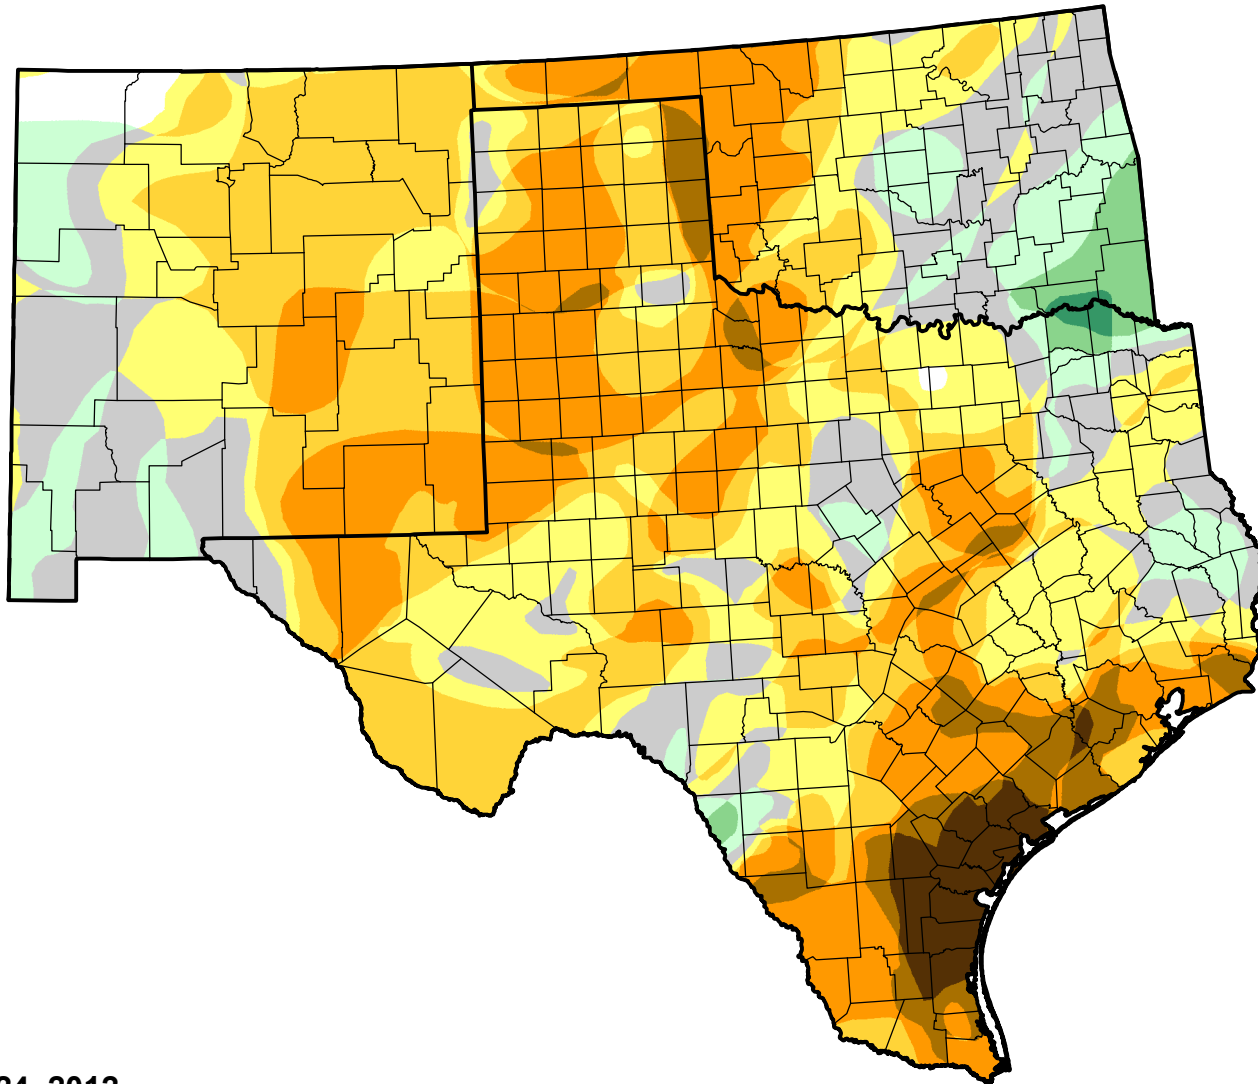

U.S. Drought Monitor Class Change - Southern Plains RDEWS

52 Week

January 24, 2012
compared to
January 27, 2011

droughtmonitor.unl.edu

-  5 Class Degradation
-  4 Class Degradation
-  3 Class Degradation
-  2 Class Degradation
-  1 Class Degradation
-  No Change
-  1 Class Improvement
-  2 Class Improvement
-  3 Class Improvement
-  4 Class Improvement
-  5 Class Improvement