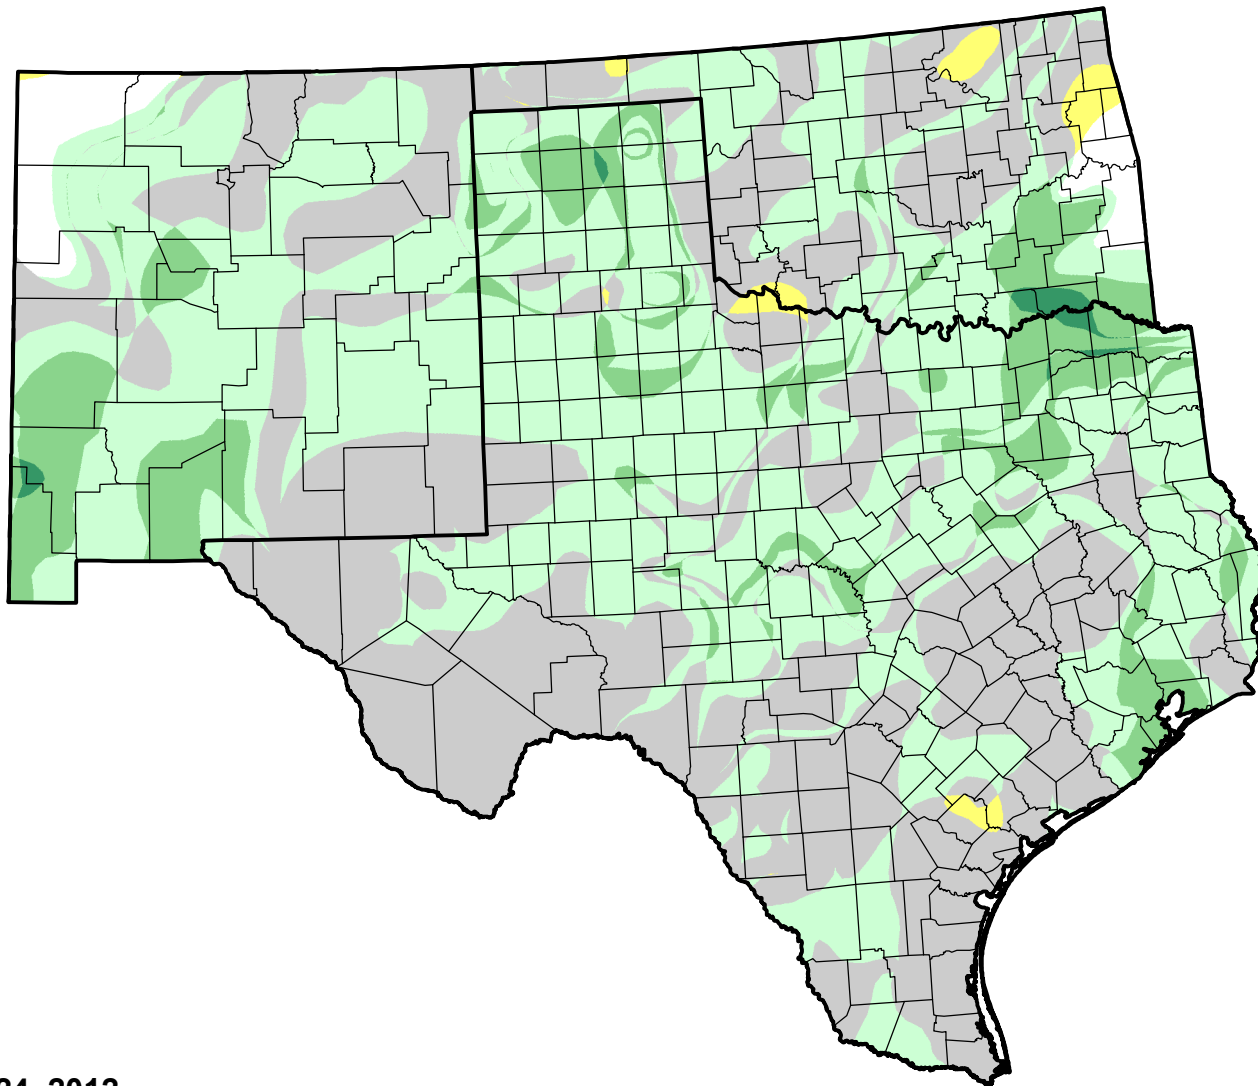

U.S. Drought Monitor Class Change - Southern Plains RDEWS

8 Week

January 24, 2012
compared to
December 1, 2011

droughtmonitor.unl.edu

- | | |
|---|---------------------|
|  | 5 Class Degradation |
|  | 4 Class Degradation |
|  | 3 Class Degradation |
|  | 2 Class Degradation |
|  | 1 Class Degradation |
|  | No Change |
|  | 1 Class Improvement |
|  | 2 Class Improvement |
|  | 3 Class Improvement |
|  | 4 Class Improvement |
|  | 5 Class Improvement |